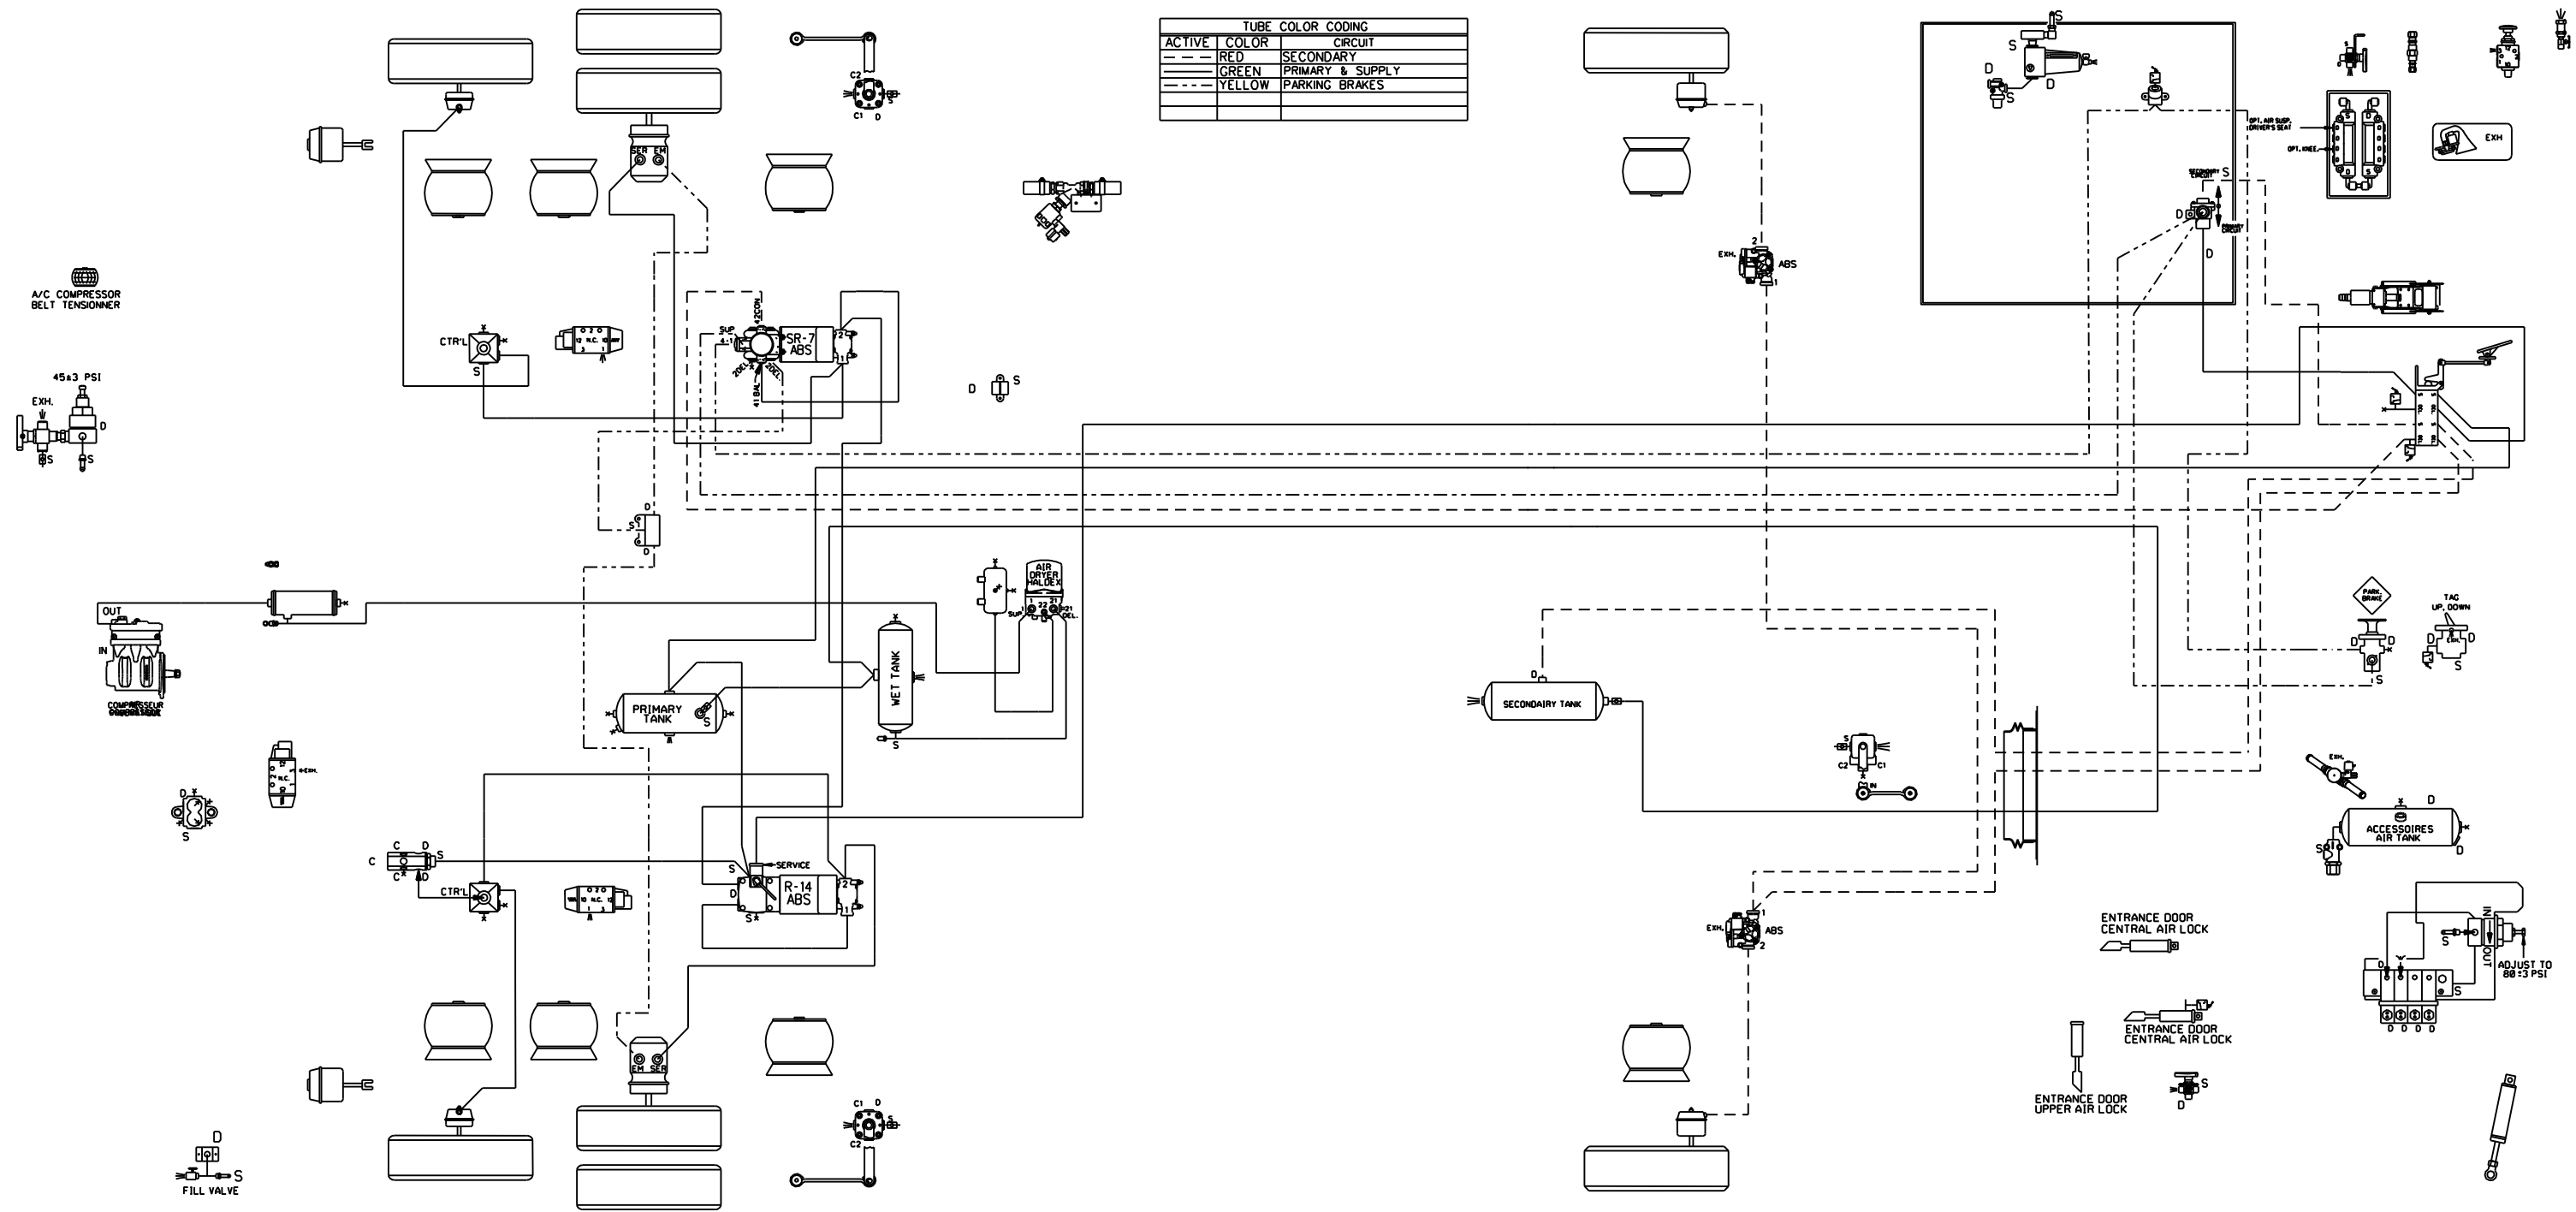

ACTIVE	COLOR	CIRCUIT
---	RED	SECONDARY
---	GREEN	PRIMARY & SUPPLY
---	YELLOW	PARKING BRAKES

PREVOST®

DESCRIPTION:

H3 COACHES,
WITH FRONT BEAM AXLE
BRAKES SYSTEM

REV.:

B

PAGE:

DATE:

2011/09

D140381 P1.3