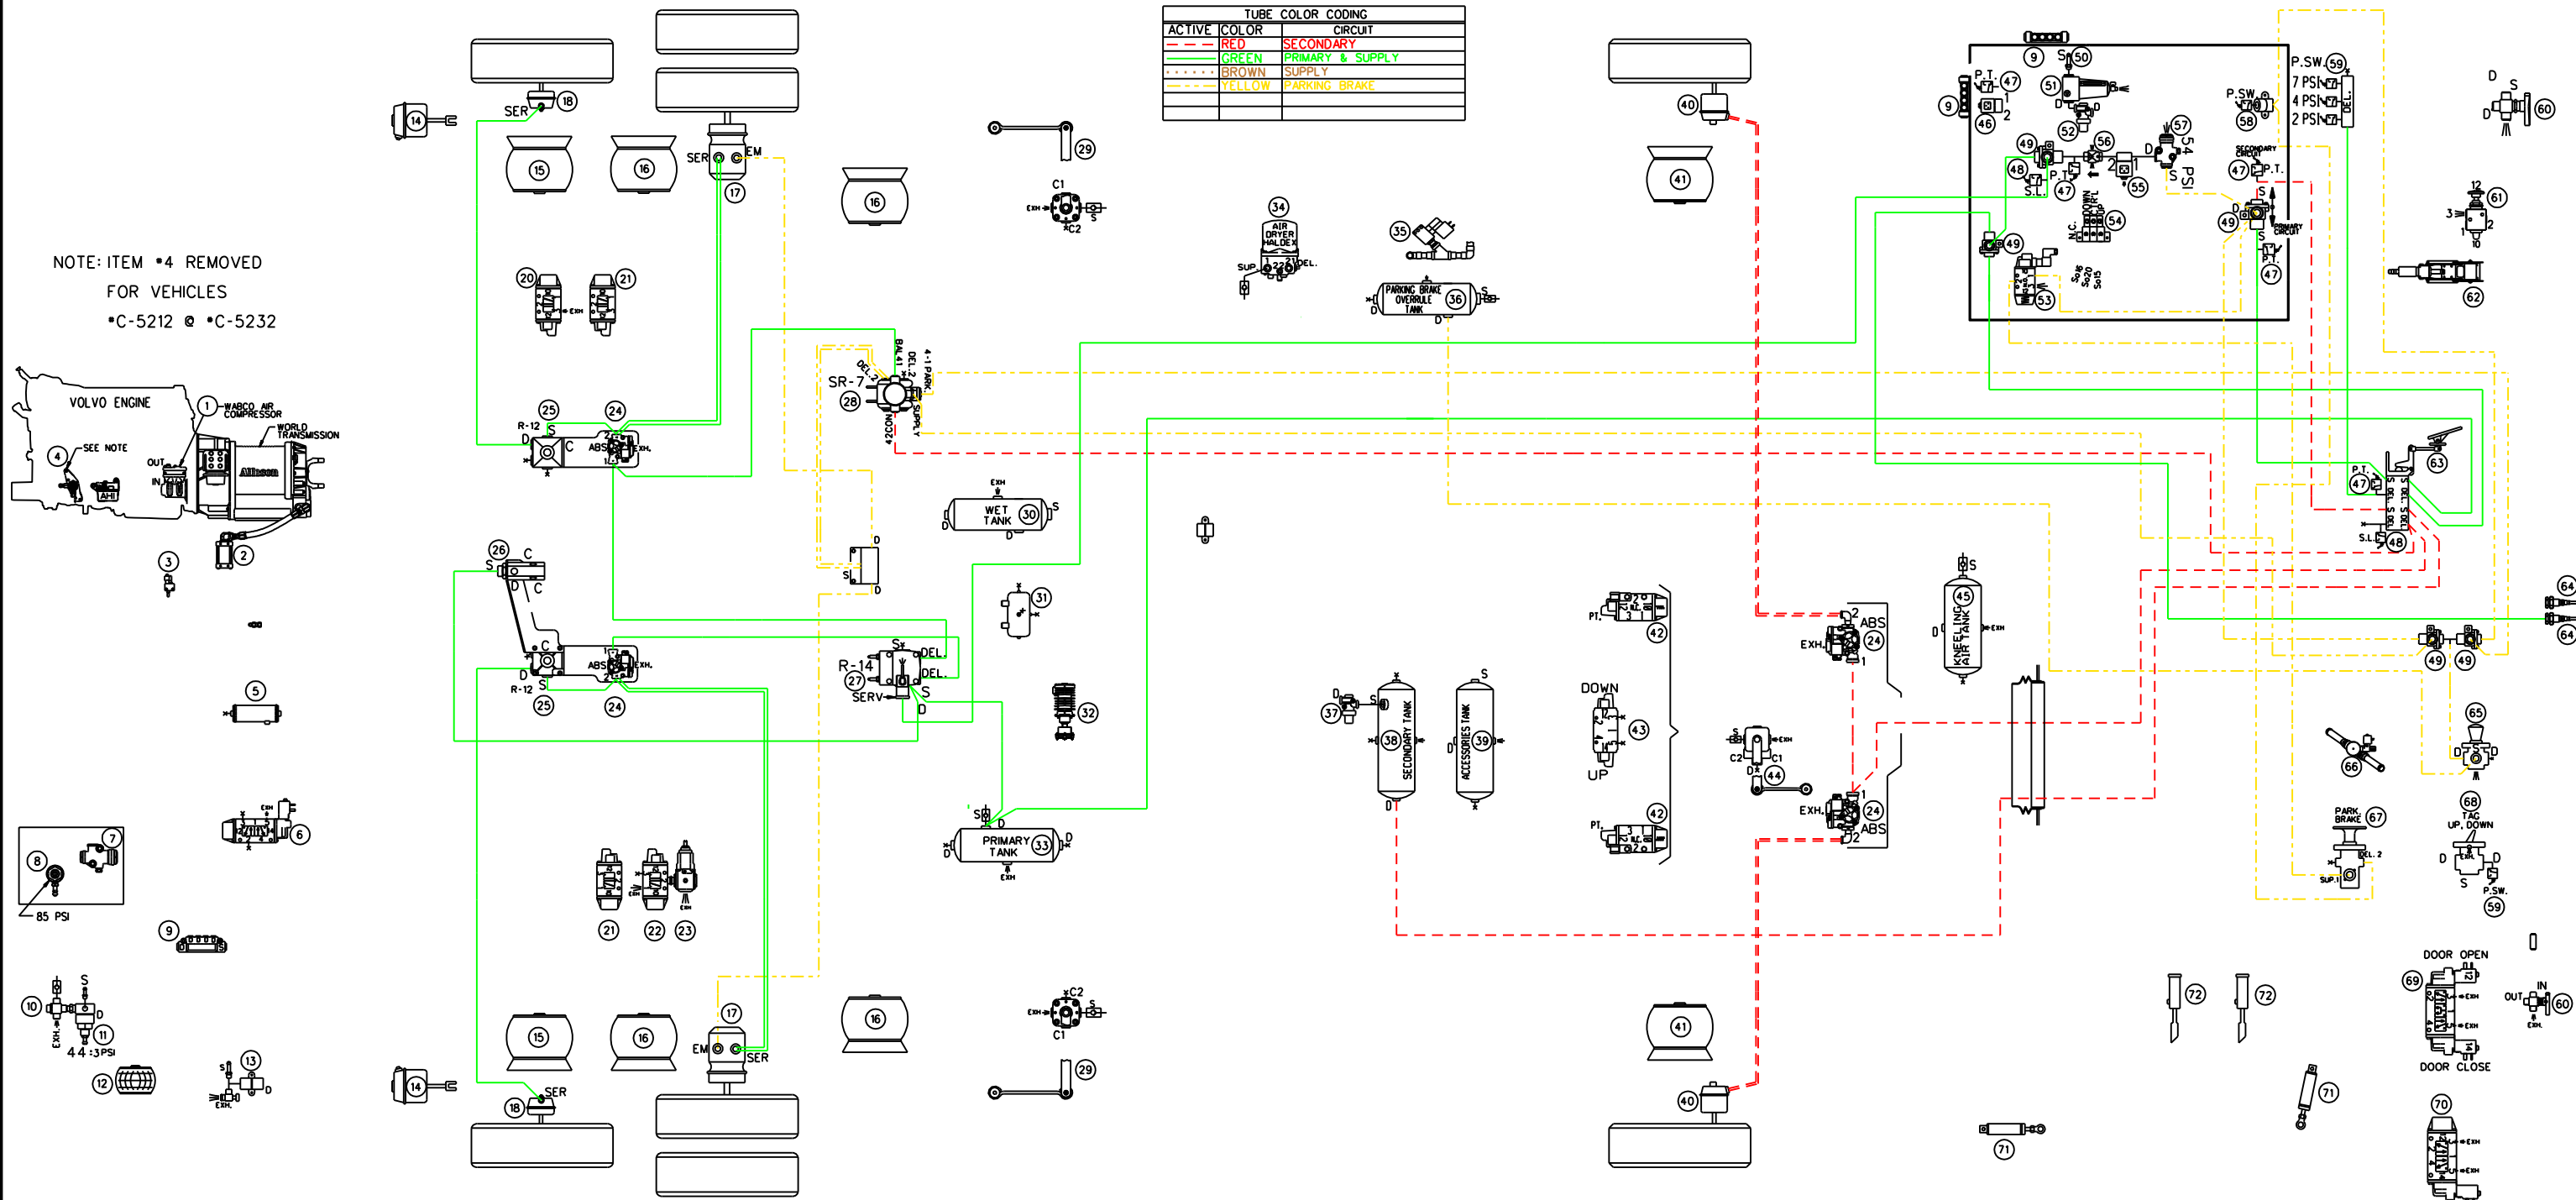

TUBE COLOR CODING		
ACTIVE	COLOR	SECONDARY CIRCUIT
- - -	RED	SECONDARY
- - -	GREEN	PRIMARY & SUPPLY
- - -	BROWN	SUPPLY
- - -	YELLOW	PARKING BRAKE

NOTE: ITEM #4 REMOVED FOR VEHICLES
•C-5212 @ •C-5232

020 TAG UNLOAD VALVE NORRGREN NUGGET 200	040 FRONT BRAKE CHAMBER , KNORR TYPE 24	060 ENTRANCE DOOR MANUAL VALVE ,D-PRO V82	080
019 LIFT TAG AIR VALVE NORRGREN NUGGET 200	039 ACCESSORIES AIR TANK , JOHNSON WELDING	059 PRESSURE SWITCH N.O. ALLISON	079
018 TAG AXLE BRAKE CHAMBER KNORR ,TYPE 14	038 SECONDARY AIR TANK , JOHNSON WELDING	058 PRESSURE SWITCH N.C. KLIXON	078
017 DRIVE AXLE BRAKE CHAMBER ,KNORR TYPE 24/24	037 PROTECTION VALVE , BENDIX PR-4	057 PRESSURE REDUCING VALVE , BENDIX RV-3	077
016 DRIVE AXLE AIR SPRING GOODYEAR , TR11	036 PARKING BRAKE OVERRULE AIR TANK,JOHNSON WELDING	056 INLINE QUICK RELEASE VALVE BENDIX , QR-L	076
015 TAG AXLE AIR SPRING GOODYEAR , TR12	035 WATER VALVE SOLENOID BURKERT , SYSTEM 2002	055 SOLENOID ENTRANCE DOOR INTERLOCK PARKER 7131	075
014 LIFT TAG AIR CYLINDER MGM , TYPE 36	034 AIR DRYER HALDEX	054 MANIFOLD VALVE NORRGREN D0043	074
013 REAR AIR FILL VALVE	033 PRIMARY AIR TANK , JOHNSON WELDING	053 PARKING BRAKE INTERLOCK, NORRGREN NUGGET 200	073
012 AIR BAG 4" , GOODYEAR 1S4	032 OIL SEPARATOR , HALDEX CONSEP	052 PROTECTION VALVE , BENDIX PR-4	072
011 BELT TENSIONER PRESSURE REGULATOR NORRGREN R06	031 PURGE TANK , JOHNSON WELDING	051 AIR FILTER NORRGREN F74G	071
010 BELT TENSIONER MANUAL VALVE	030 WET TANK , JOHNSON WELDING	050 FRONT FILL VALVE , SCHRAEDER 645	070
009 AIR MANIFOLD BLOC , PARKER 24M	029 REAR HEIGHT CONTROL VALVE , BARKSDALE 52321	049 DOUBLE CHECK VALVE, BENDIX DC-4	069
008 REGULATOR OUTPUT RETARDER , NORRGREN R06	028 VALVE FOR PARKING BRAKE , BENDIX SR-7	048 STOP LIGHT SWITCH , BENDIX	068
007 PRESSURE REDUCTOR VALVE AHI , BENDIX RV-3	027 VALVE FOR SERVICE BRAKE , BENDIX R-14	047 PRESSURE TRANSDUCER , VOLVO	067
006 TAG UNLOAD VALVE , NORRGREN V60	026 INVERSION VALVE , BENDIX TR-2	046 ACCESSORIES CUT-OFF SOLENOID, PARKER 7121	066
005 PING TANK , JOHNSON WELDING	025 TAG BRAKE VALVE RELAY , BENDIX R-12	045 KNEELING AIR TANK , JOHNSON WELDING	065
004 SOLENOID VALVE (VOLVO ENGINE)	024 ABS VALVE MODULATOR BENDIX M320	044 FRONT HEIGHT CONTROL VALVE,BARKSDALE 52341	064
003 ALLISON SOLENOID VALVE	023 RELIEF VALVE , NORRGREN V72G	043 KNEELING SUSPENSION VALVE,NORRGREN NUGGET 200	063
002 ALLISON TRANSMISSION RETARDER CYLINDER	022 TAG BAG DEPLETION VALVE NORRGREN NUGGET 200	042 KNEELING SUSPENSION VALVE,NORRGREN NUGGET 200	062
001 AIR COMPRESSOR WABCO 636	021 UNLOAD VALVE NORRGREN, NUGGET 200	041 FRONT AIR SPRING , GOODYEAR 1R12	061
ITEM DESCRIPTION	ITEM DESCRIPTION	ITEM DESCRIPTION	ITEM DESCRIPTION