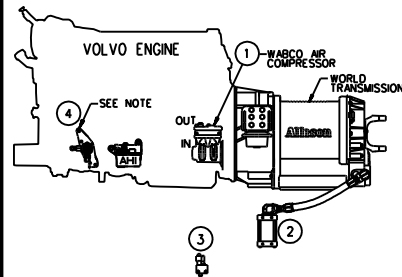

TUBE COLOR CODING		
ACTIVE	COLOR	SECONDARY CIRCUIT
- - -	RED	SECONDARY
- - -	GREEN	PRIMARY & SUPPLY
- - -	BROWN	SUPPLY
- - -	YELLOW	PARKING BRAKE

NOTE: ITEM #4 REMOVED FOR VEHICLES
•C-5212 @ •C-5232

020 TAG UNLOAD VALVE NORRGREN NUGGET 200	040 FRONT BRAKE CHAMBER , KNORR TYPE 24	060 ENTRANCE DOOR MANUAL VALVE ,D-PRO V82	080
019 LIFT TAG AIR VALVE NORRGREN NUGGET 200	039 ACCESSORIES AIR TANK , JOHNSON WELDING	059 PRESSURE SWITCH N.O. ALLISON	079
018 TAG AXLE BRAKE CHAMBER KNORR ,TYPE 14	038 SECONDARY AIR TANK , JOHNSON WELDING	058 PRESSURE SWITCH N.C. KLIXON	078
017 DRIVE AXLE BRAKE CHAMBER ,KNORR TYPE 24/24	037 PROTECTION VALVE , BENDIX PR-4	057 PRESSURE REDUCING VALVE , BENDIX RV-3	077
016 DRIVE AXLE AIR SPRING GOODYEAR , TR11	036 PARKING BRAKE OVERRULE AIR TANK,JOHNSON WELDING	056 INLINE QUICK RELEASE VALVE BENDIX , QR-L	076
015 TAG AXLE AIR SPRING GOODYEAR , TR12	035 WATER VALVE SOLENOID BURKERT , SYSTEM 2002	055 SOLENOID ENTRANCE DOOR INTERLOCK PARKER 7131	075
014 LIFT TAG AIR CYLINDER MGM , TYPE 36	034 AIR DRYER HALDEX	054 MANIFOLD VALVE NORRGREN D0043	074
013 REAR AIR FILL VALVE	033 PRIMARY AIR TANK , JOHNSON WELDING	053 PARKING BRAKE INTERLOCK, NORRGREN NUGGET 200	073
012 AIR BAG 4" , GOODYEAR 1S4	032 OIL SEPARATOR , HALDEX CONSEP	052 PROTECTION VALVE , BENDIX PR-4	072
011 BELT TENSIONER PRESSURE REGULATOR NORRGREN R06	031 PURGE TANK , JOHNSON WELDING	051 AIR FILTER NORRGREN F74G	071
010 BELT TENSIONER MANUAL VALVE	030 WET TANK , JOHNSON WELDING	050 FRONT FILL VALVE , SCHRAEDER 645	070
009 AIR MANIFOLD BLOC , PARKER 24M	029 REAR HEIGHT CONTROL VALVE , BARKSDALE 52321	049 DOUBLE CHECK VALVE, BENDIX DC-4	069
008 REGULATOR OUTPUT RETARDER , NORRGREN R06	028 VALVE FOR PARKING BRAKE , BENDIX SR-7	048 STOP LIGHT SWITCH , BENDIX	068
007 PRESSURE REDUCTOR VALVE AHI , BENDIX RV-3	027 VALVE FOR SERVICE BRAKE , BENDIX R-14	047 PRESSURE TRANSDUCER , VOLVO	067
006 TAG UNLOAD VALVE , NORRGREN V60	026 INVERSION VALVE , BENDIX TR-2	046 ACCESSORIES CUT-OFF SOLENOID, PARKER 7121	066
005 PING TANK , JOHNSON WELDING	025 TAG BRAKE VALVE RELAY , BENDIX R-12	045 KNEELING AIR TANK , JOHNSON WELDING	065
004 SOLENOID VALVE (VOLVO ENGINE)	024 ABS VALVE MODULATOR BENDIX M320	044 FRONT HEIGHT CONTROL VALVE,BARKSDALE 52341	064
003 ALLISON SOLENOID VALVE	023 RELIEF VALVE , NORRGREN V72G	043 KNEELING SUSPENSION VALVE,NORRGREN NUGGET 200	063
002 ALLISON TRANSMISSION RETARDER CYLINDER	022 TAG BAG DEPLETION VALVE NORRGREN NUGGET 200	042 KNEELING SUSPENSION VALVE,NORRGREN NUGGET 200	062
001 AIR COMPRESSOR WABCO 636	021 UNLOAD VALVE NORRGREN, NUGGET 200	041 FRONT AIR SPRING , GOODYEAR 1R12	061
ITEM DESCRIPTION	ITEM DESCRIPTION	ITEM DESCRIPTION	ITEM DESCRIPTION