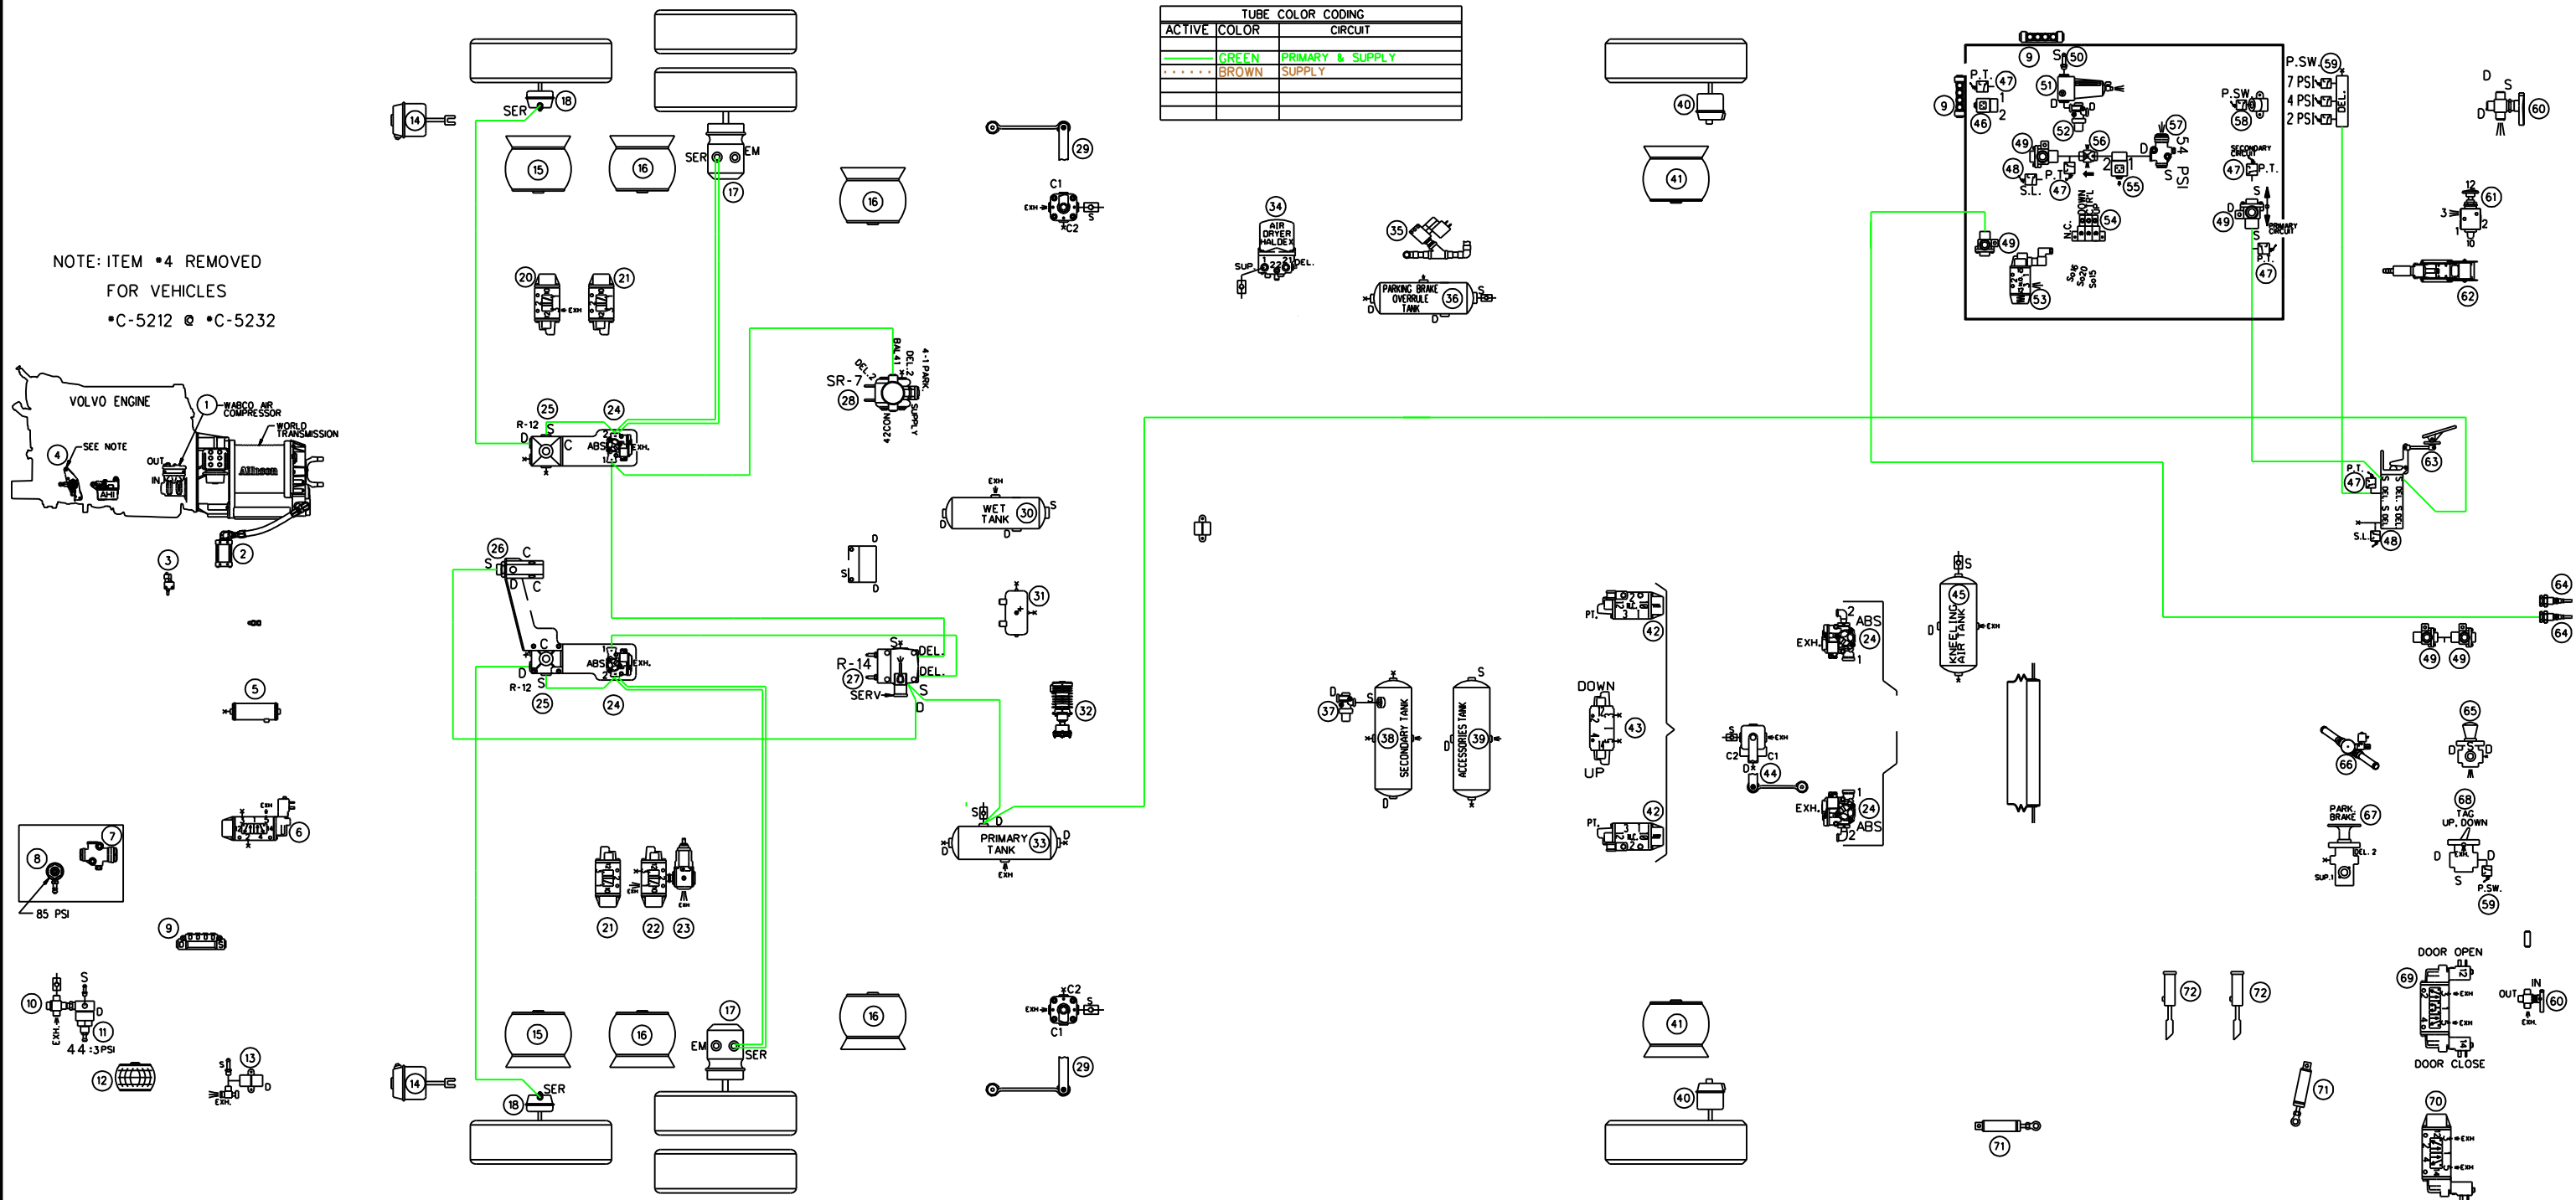

TUBE COLOR CODING	
ACTIVE COLOR	CIRCUIT
GREEN	PRIMARY & SUPPLY
BROWN	SUPPLY

NOTE: ITEM #4 REMOVED
FOR VEHICLES
•C-5212 @ •C-5232

020 TAG UNLOAD VALVE NORRGREN, NUGGET 200	040 FRONT BRAKE CHAMBER, KNORR TYPE 24	060 ENTRANCE DOOR MANUAL VALVE, D-PRO V82	080
019 LIFT TAG AIR VALVE NORRGREN, NUGGET 200	039 ACCESSORIES AIR TANK, JOHNSON WELDING	059 PRESSURE SWITCH N.O. ALLISON	079
018 TAG AXLE BRAKE CHAMBER KNORR, TYPE 14	038 SECONDARY AIR TANK, JOHNSON WELDING	058 PRESSURE SWITCH N.C. KLIXON	078
017 DRIVE AXLE BRAKE CHAMBER, KNORR TYPE 24/24	037 PROTECTION VALVE, BENDIX PR-4	057 PRESSURE REDUCING VALVE, BENDIX RV-3	077
016 DRIVE AXLE AIR SPRING GOODYEAR, TR11	036 PARKING BRAKE OVERRULE AIR TANK, JOHNSON WELDING	056 INLINE QUICK RELEASE VALVE BENDIX, QR-L	076
015 TAG AXLE AIR SPRING GOODYEAR, TR12	035 WATER VALVE SOLENOID BURKERT, SYSTEM 2002	055 SOLENOID ENTRANCE DOOR INTERLOCK PARKER 7131	075
014 LIFT TAG AIR CYLINDER MGM, TYPE 36	034 AIR DRYER HALDEX	054 MANIFOLD VALVE NORRGREN D0043	074
013 REAR AIR FILL VALVE	033 PRIMARY AIR TANK, JOHNSON WELDING	053 PARKING BRAKE INTERLOCK, NORRGREN NUGGET 200	073
012 AIR BAG 4", GOODYEAR 1S4	032 OIL SEPARATOR, HALDEX CONSEP	052 PROTECTION VALVE, BENDIX PR-4	072
011 BELT TENSIONER PRESSURE REGULATOR NORRGREN R06	031 PURGE TANK, JOHNSON WELDING	051 AIR FILTER NORRGREN F74G	071
010 BELT TENSIONER MANUAL VALVE	030 WET TANK, JOHNSON WELDING	050 FRONT FILL VALVE, SCHRAEDER 645	070
009 AIR MANIFOLD BLOC, PARKER 24M	029 REAR HEIGHT CONTROL VALVE, BARKSDALE 52321	049 DOUBLE CHECK VALVE, BENDIX DC-4	069
008 REGULATOR OUTPUT RETARDER, NORRGREN R06	028 VALVE FOR PARKING BRAKE, BENDIX SR-7	048 STOP LIGHT SWITCH, BENDIX	068
007 PRESSURE REDUCTOR VALVE AHI, BENDIX RV-3	027 VALVE FOR SERVICE BRAKE, BENDIX R-14	047 PRESSURE TRANSDUCER, VOLVO	067
006 TAG UNLOAD VALVE, NORRGREN V60	026 INVERSION VALVE, BENDIX TR-2	046 ACCESSORIES CUT-OFF SOLENOID, PARKER 7121	066
005 PING TANK, JOHNSON WELDING	025 TAG BRAKE VALVE RELAY, BENDIX R-12	045 KNEELING AIR TANK, JOHNSON WELDING	065
004 SOLENOID VALVE (VOLVO ENGINE)	024 ABS VALVE MODULATOR BENDIX M320	044 FRONT HEIGHT CONTROL VALVE, BARKSDALE 52341	064
003 ALLISON SOLENOID VALVE	023 RELIEF VALVE, NORRGREN V72G	043 KNEELING SUSPENSION VALVE, NORRGREN NUGGET 200	063
002 ALLISON TRANSMISSION RETARDER CYLINDER	022 TAG BAG DEPLETION VALVE NORRGREN NUGGET 200	042 KNEELING SUSPENSION VALVE, NORRGREN NUGGET 200	062
001 AIR COMPRESSOR WABCO 636	021 UNLOAD VALVE NORRGREN, NUGGET 200	041 FRONT AIR SPRING, GOODYEAR 1R12	061
ITEM DESCRIPTION	ITEM DESCRIPTION	ITEM DESCRIPTION	ITEM DESCRIPTION