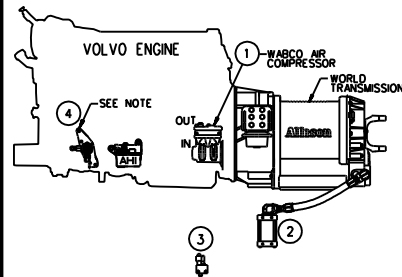

TUBE COLOR CODING	
ACTIVE COLOR	CIRCUIT
GREEN	PRIMARY & SUPPLY
BROWN	SUPPLY

NOTE: ITEM #4 REMOVED
FOR VEHICLES
•C-5212 @ •C-5232

020 TAG UNLOAD VALVE NORRGREN, NUGGET 200	040 FRONT BRAKE CHAMBER, KNORR TYPE 24	060 ENTRANCE DOOR MANUAL VALVE, D-PRO V82	080
019 LIFT TAG AIR VALVE NORRGREN, NUGGET 200	039 ACCESSORIES AIR TANK, JOHNSON WELDING	059 PRESSURE SWITCH N.O. ALLISON	079
018 TAG AXLE BRAKE CHAMBER KNORR, TYPE 14	038 SECONDARY AIR TANK, JOHNSON WELDING	058 PRESSURE SWITCH N.C. KLIXON	078
017 DRIVE AXLE BRAKE CHAMBER, KNORR TYPE 24/24	037 PROTECTION VALVE, BENDIX PR-4	057 PRESSURE REDUCING VALVE, BENDIX RV-3	077
016 DRIVE AXLE AIR SPRING GOODYEAR, TR11	036 PARKING BRAKE OVERRULE AIR TANK, JOHNSON WELDING	056 INLINE QUICK RELEASE VALVE BENDIX, QR-L	076
015 TAG AXLE AIR SPRING GOODYEAR, TR12	035 WATER VALVE SOLENOID BURKERT, SYSTEM 2002	055 SOLENOID ENTRANCE DOOR INTERLOCK PARKER 7131	075
014 LIFT TAG AIR CYLINDER MGM, TYPE 36	034 AIR DRYER HALDEX	054 MANIFOLD VALVE NORRGREN D0043	074
013 REAR AIR FILL VALVE	033 PRIMARY AIR TANK, JOHNSON WELDING	053 PARKING BRAKE INTERLOCK, NORRGREN NUGGET 200	073
012 AIR BAG 4", GOODYEAR 1S4	032 OIL SEPARATOR, HALDEX CONSEP	052 PROTECTION VALVE, BENDIX PR-4	072
011 BELT TENSIONER PRESSURE REGULATOR NORRGREN R06	031 PURGE TANK, JOHNSON WELDING	051 AIR FILTER NORRGREN F74G	071
010 BELT TENSIONER MANUAL VALVE	030 WET TANK, JOHNSON WELDING	050 FRONT FILL VALVE, SCHRAEDER 645	070
009 AIR MANIFOLD BLOC, PARKER 24M	029 REAR HEIGHT CONTROL VALVE, BARKSDALE 52321	049 DOUBLE CHECK VALVE, BENDIX DC-4	069
008 REGULATOR OUTPUT RETARDER, NORRGREN R06	028 VALVE FOR PARKING BRAKE, BENDIX SR-7	048 STOP LIGHT SWITCH, BENDIX	068
007 PRESSURE REDUCTOR VALVE AHI, BENDIX RV-3	027 VALVE FOR SERVICE BRAKE, BENDIX R-14	047 PRESSURE TRANSDUCER, VOLVO	067
006 TAG UNLOAD VALVE, NORRGREN V60	026 INVERSION VALVE, BENDIX TR-2	046 ACCESSORIES CUT-OFF SOLENOID, PARKER 7121	066
005 PING TANK, JOHNSON WELDING	025 TAG BRAKE VALVE RELAY, BENDIX R-12	045 KNEELING AIR TANK, JOHNSON WELDING	065
004 SOLENOID VALVE (VOLVO ENGINE)	024 ABS VALVE MODULATOR BENDIX M320	044 FRONT HEIGHT CONTROL VALVE, BARKSDALE 52341	064
003 ALLISON SOLENOID VALVE	023 RELIEF VALVE, NORRGREN V72G	043 KNEELING SUSPENSION VALVE, NORRGREN NUGGET 200	063
002 ALLISON TRANSMISSION RETARDER CYLINDER	022 TAG BAG DEPLETION VALVE NORRGREN NUGGET 200	042 KNEELING SUSPENSION VALVE, NORRGREN NUGGET 200	062
001 AIR COMPRESSOR WABCO 636	021 UNLOAD VALVE NORRGREN, NUGGET 200	041 FRONT AIR SPRING, GOODYEAR 1R12	061
ITEM DESCRIPTION	ITEM DESCRIPTION	ITEM DESCRIPTION	ITEM DESCRIPTION