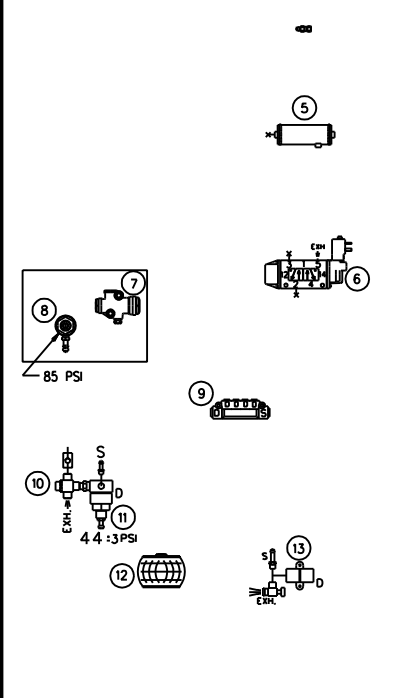

TUBE COLOR CODING		
ACTIVE	COLOR	CIRCUIT
	---	YELLOW PARKING BRAKE

NOTE: ITEM #4 REMOVED  
FOR VEHICLES  
•C-5212 @ •C-5232

020 TAG UNLOAD VALVE NORRGREN NUGGET 200	040 FRONT BRAKE CHAMBER, KNORR TYPE 24	060 ENTRANCE DOOR MANUAL VALVE, D-PRO V82	080
019 LIFT TAG AIR VALVE NORRGREN NUGGET 200	039 ACCESSORIES AIR TANK, JOHNSON WELDING	059 PRESSURE SWITCH N.O. ALLISON	079
018 TAG AXLE BRAKE CHAMBER KNORR, TYPE 14	038 SECONDARY AIR TANK, JOHNSON WELDING	058 PRESSURE SWITCH N.C. KLIXON	078
017 DRIVE AXLE BRAKE CHAMBER, KNORR TYPE 24/24	037 PROTECTION VALVE, BENDIX PR-4	057 PRESSURE REDUCING VALVE, BENDIX RV-3	077
016 DRIVE AXLE AIR SPRING GOODYEAR, TR11	036 PARKING BRAKE OVERRULE AIR TANK, JOHNSON WELDING	056 INLINE QUICK RELEASE VALVE BENDIX, QR-L	076
015 TAG AXLE AIR SPRING GOODYEAR, TR12	035 WATER VALVE SOLENOID BURKERT, SYSTEM 2002	055 SOLENOID ENTRANCE DOOR INTERLOCK PARKER 7131	075
014 LIFT TAG AIR CYLINDER MGM, TYPE 36	034 AIR DRYER HALDEX	054 MANIFOLD VALVE NORRGREN D0043	074
013 REAR AIR FILL VALVE	033 PRIMARY AIR TANK, JOHNSON WELDING	053 PARKING BRAKE INTERLOCK, NORRGREN NUGGET 200	073
012 AIR BAG 4", GOODYEAR 1S4	032 OIL SEPARATOR, HALDEX CONSEP	052 PROTECTION VALVE, BENDIX PR-4	072
011 BELT TENSIONER PRESSURE REGULATOR NORRGREN R06	031 PURGE TANK, JOHNSON WELDING	051 AIR FILTER NORRGREN F74G	071
010 BELT TENSIONER MANUAL VALVE	030 WET TANK, JOHNSON WELDING	050 FRONT FILL VALVE, SCHRAEDER 645	070
009 AIR MANIFOLD BLOC, PARKER 24M	029 REAR HEIGHT CONTROL VALVE, BARKSDALE 52321	049 DOUBLE CHECK VALVE, BENDIX DC-4	069
008 REGULATOR OUTPUT RETARDER, NORRGREN R06	028 VALVE FOR PARKING BRAKE, BENDIX SR-7	048 STOP LIGHT SWITCH, BENDIX	068
007 PRESSURE REDUCTOR VALVE AHI, BENDIX RV-3	027 VALVE FOR SERVICE BRAKE, BENDIX R-14	047 PRESSURE TRANSDUCER, VOLVO	067
006 TAG UNLOAD VALVE, NORRGREN V60	026 INVERSION VALVE, BENDIX TR-2	046 ACCESSORIES CUT-OFF SOLENOID, PARKER 7121	066
005 PING TANK, JOHNSON WELDING	025 TAG BRAKE VALVE RELAY, BENDIX R-12	045 KNEELING AIR TANK, JOHNSON WELDING	065
004 SOLENOID VALVE (VOLVO ENGINE)	024 ABS VALVE MODULATOR BENDIX M320	044 FRONT HEIGHT CONTROL VALVE, BARKSDALE 52341	064
003 ALLISON SOLENOID VALVE	023 RELIEF VALVE, NORRGREN V72G	043 KNEELING SUSPENSION VALVE, NORRGREN NUGGET 200	063
002 ALLISON TRANSMISSION RETARDER CYLINDER	022 TAG BAG DEPLETION VALVE NORRGREN NUGGET 200	042 KNEELING SUSPENSION VALVE, NORRGREN NUGGET 200	062
001 AIR COMPRESSOR WABCO 636	021 UNLOAD VALVE NORRGREN, NUGGET 200	041 FRONT AIR SPRING, GOODYEAR 1R12	061
ITEM DESCRIPTION	ITEM DESCRIPTION	ITEM DESCRIPTION	ITEM DESCRIPTION