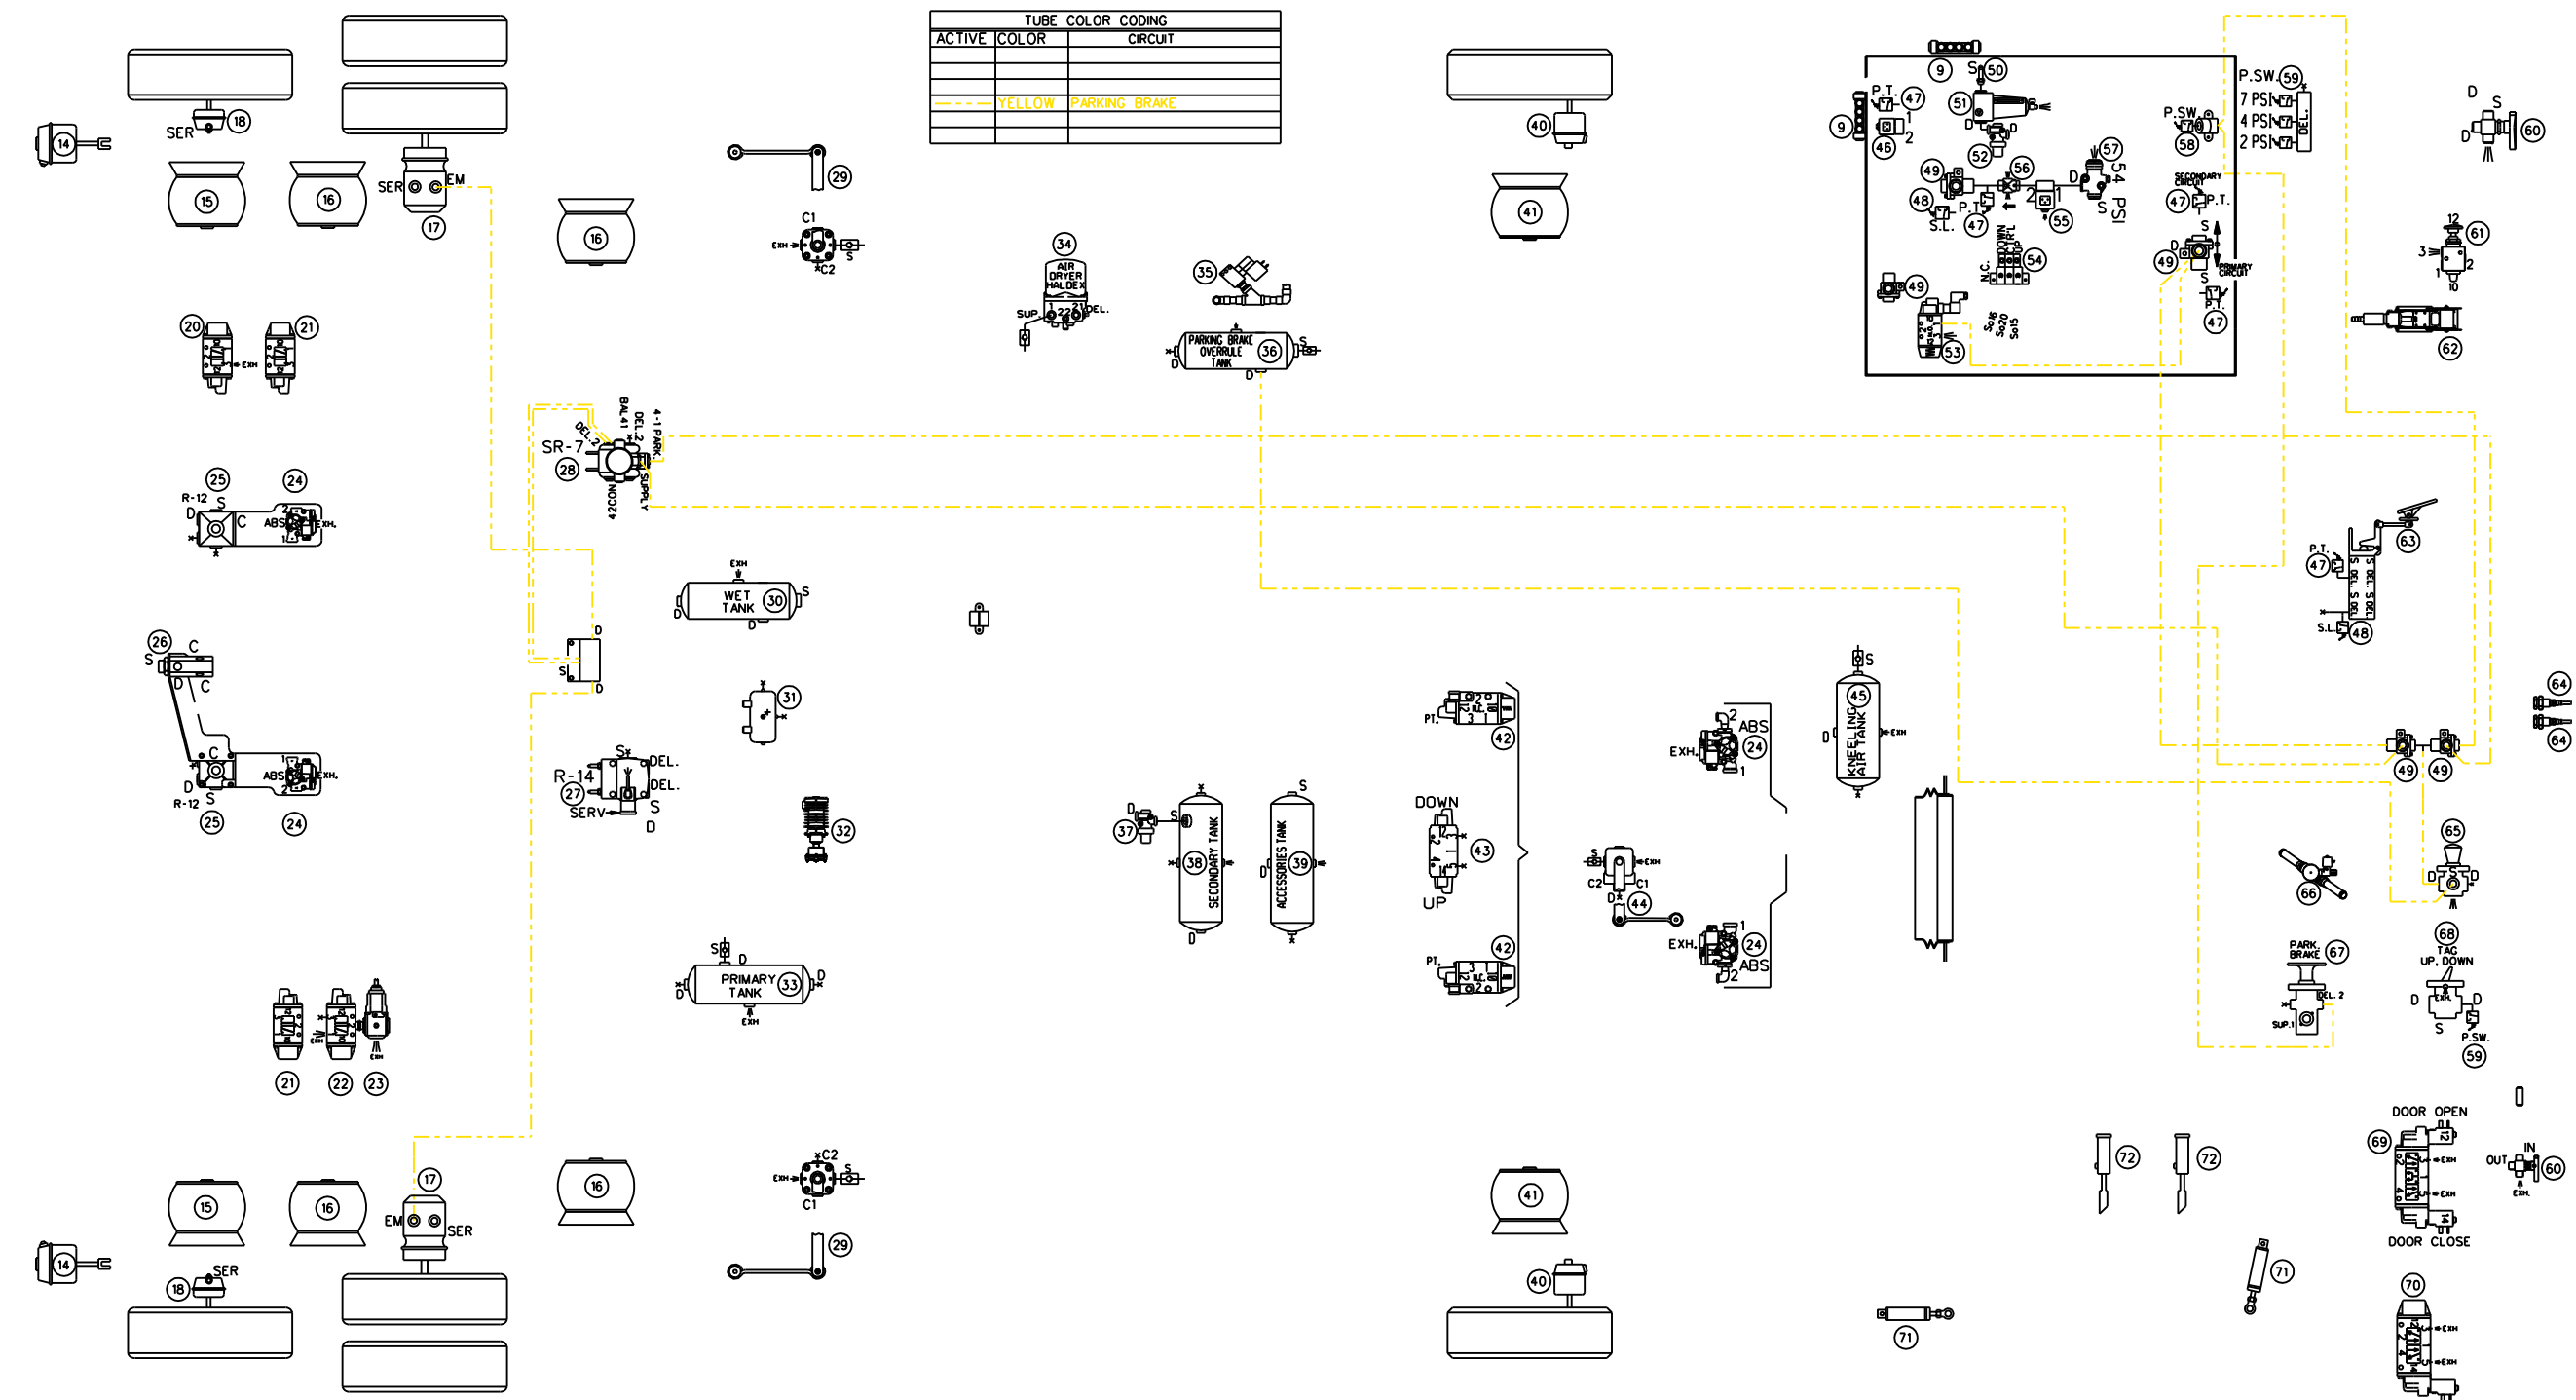

TUBE COLOR CODING		
ACTIVE	COLOR	CIRCUIT
	---	YELLOW PARKING BRAKE

NOTE: ITEM #4 REMOVED  
FOR VEHICLES  
•C-5212 @ •C-5232

020 TAG UNLOAD VALVE NORRGREN NUGGET 200	040 FRONT BRAKE CHAMBER, KNORR TYPE 24	060 ENTRANCE DOOR MANUAL VALVE, D-PRO V82	080
019 LIFT TAG AIR VALVE NORRGREN NUGGET 200	039 ACCESSORIES AIR TANK, JOHNSON WELDING	059 PRESSURE SWITCH N.O. ALLISON	079
018 TAG AXLE BRAKE CHAMBER KNORR, TYPE 14	038 SECONDARY AIR TANK, JOHNSON WELDING	058 PRESSURE SWITCH N.C. KLIXON	078
017 DRIVE AXLE BRAKE CHAMBER, KNORR TYPE 24/24	037 PROTECTION VALVE, BENDIX PR-4	057 PRESSURE REDUCING VALVE, BENDIX RV-3	077
016 DRIVE AXLE AIR SPRING GOODYEAR, TR11	036 PARKING BRAKE OVERRULE AIR TANK, JOHNSON WELDING	056 INLINE QUICK RELEASE VALVE BENDIX, QR-L	076
015 TAG AXLE AIR SPRING GOODYEAR, TR12	035 WATER VALVE SOLENOID BURKERT, SYSTEM 2002	055 SOLENOID ENTRANCE DOOR INTERLOCK PARKER 7131	075
014 LIFT TAG AIR CYLINDER MGM, TYPE 36	034 AIR DRYER HALDEX	054 MANIFOLD VALVE NORRGREN D0043	074
013 REAR AIR FILL VALVE	033 PRIMARY AIR TANK, JOHNSON WELDING	053 PARKING BRAKE INTERLOCK, NORRGREN NUGGET 200	073
012 AIR BAG 4", GOODYEAR 1S4	032 OIL SEPARATOR, HALDEX CONSEP	052 PROTECTION VALVE, BENDIX PR-4	072
011 BELT TENSIONER PRESSURE REGULATOR NORRGREN R06	031 PURGE TANK, JOHNSON WELDING	051 AIR FILTER NORRGREN F74G	071
010 BELT TENSIONER MANUAL VALVE	030 WET TANK, JOHNSON WELDING	050 FRONT FILL VALVE, SCHRAEDER 645	070
009 AIR MANIFOLD BLOC, PARKER 24M	029 REAR HEIGHT CONTROL VALVE, BARKSDALE 52321	049 DOUBLE CHECK VALVE, BENDIX DC-4	069
008 REGULATOR OUTPUT RETARDER, NORRGREN R06	028 VALVE FOR PARKING BRAKE, BENDIX SR-7	048 STOP LIGHT SWITCH, BENDIX	068
007 PRESSURE REDUCTOR VALVE AHI, BENDIX RV-3	027 VALVE FOR SERVICE BRAKE, BENDIX R-14	047 PRESSURE TRANSDUCER, VOLVO	067
006 TAG UNLOAD VALVE, NORRGREN V60	026 INVERSION VALVE, BENDIX TR-2	046 ACCESSORIES CUT-OFF SOLENOID, PARKER 7121	066
005 PING TANK, JOHNSON WELDING	025 TAG BRAKE VALVE RELAY, BENDIX R-12	045 KNEELING AIR TANK, JOHNSON WELDING	065
004 SOLENOID VALVE (VOLVO ENGINE)	024 ABS VALVE MODULATOR BENDIX M320	044 FRONT HEIGHT CONTROL VALVE, BARKSDALE 52341	064
003 ALLISON SOLENOID VALVE	023 RELIEF VALVE, NORRGREN V72G	043 KNEELING SUSPENSION VALVE, NORRGREN NUGGET 200	063
002 ALLISON TRANSMISSION RETARDER CYLINDER	022 TAG BAG DEPLETION VALVE NORRGREN NUGGET 200	042 KNEELING SUSPENSION VALVE, NORRGREN NUGGET 200	062
001 AIR COMPRESSOR WABCO 636	021 UNLOAD VALVE NORRGREN, NUGGET 200	041 FRONT AIR SPRING, GOODYEAR 1R12	061
ITEM DESCRIPTION	ITEM DESCRIPTION	ITEM DESCRIPTION	ITEM DESCRIPTION