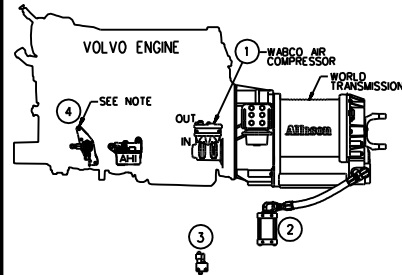

TUBE COLOR CODING		
ACTIVE	COLOR	CIRCUIT
	---	YELLOW PARKING BRAKE

NOTE: ITEM #4 REMOVED  
FOR VEHICLES  
•C-5212 @ •C-5232

020 TAG UNLOAD VALVE NORRGREN NUGGET 200	040 FRONT BRAKE CHAMBER, KNORR TYPE 24	060 ENTRANCE DOOR MANUAL VALVE, D-PRO V82	080
019 LIFT TAG AIR VALVE NORRGREN NUGGET 200	039 ACCESSORIES AIR TANK, JOHNSON WELDING	059 PRESSURE SWITCH N.O. ALLISON	079
018 TAG AXLE BRAKE CHAMBER KNORR, TYPE 14	038 SECONDARY AIR TANK, JOHNSON WELDING	058 PRESSURE SWITCH N.C. KLIXON	078
017 DRIVE AXLE BRAKE CHAMBER, KNORR TYPE 24/24	037 PROTECTION VALVE, BENDIX PR-4	057 PRESSURE REDUCING VALVE, BENDIX RV-3	077
016 DRIVE AXLE AIR SPRING GOODYEAR, TR11	036 PARKING BRAKE OVERRULE AIR TANK, JOHNSON WELDING	056 INLINE QUICK RELEASE VALVE BENDIX, QR-L	076
015 TAG AXLE AIR SPRING GOODYEAR, TR12	035 WATER VALVE SOLENOID BURKERT, SYSTEM 2002	055 SOLENOID ENTRANCE DOOR INTERLOCK PARKER 7131	075
014 LIFT TAG AIR CYLINDER MGM, TYPE 36	034 AIR DRYER HALDEX	054 MANIFOLD VALVE NORRGREN D0043	074
013 REAR AIR FILL VALVE	033 PRIMARY AIR TANK, JOHNSON WELDING	053 PARKING BRAKE INTERLOCK, NORRGREN NUGGET 200	073
012 AIR BAG 4", GOODYEAR 1S4	032 OIL SEPARATOR, HALDEX CONSEP	052 PROTECTION VALVE, BENDIX PR-4	072
011 BELT TENSIONER PRESSURE REGULATOR NORRGREN R06	031 PURGE TANK, JOHNSON WELDING	051 AIR FILTER NORRGREN F74G	071
010 BELT TENSIONER MANUAL VALVE	030 WET TANK, JOHNSON WELDING	050 FRONT FILL VALVE, SCHRAEDER 645	070
009 AIR MANIFOLD BLOC, PARKER 24M	029 REAR HEIGHT CONTROL VALVE, BARKSDALE 52321	049 DOUBLE CHECK VALVE, BENDIX DC-4	069
008 REGULATOR OUTPUT RETARDER, NORRGREN R06	028 VALVE FOR PARKING BRAKE, BENDIX SR-7	048 STOP LIGHT SWITCH, BENDIX	068
007 PRESSURE REDUCTOR VALVE AHI, BENDIX RV-3	027 VALVE FOR SERVICE BRAKE, BENDIX R-14	047 PRESSURE TRANSDUCER, VOLVO	067
006 TAG UNLOAD VALVE, NORRGREN V60	026 INVERSION VALVE, BENDIX TR-2	046 ACCESSORIES CUT-OFF SOLENOID, PARKER 7121	066
005 PING TANK, JOHNSON WELDING	025 TAG BRAKE VALVE RELAY, BENDIX R-12	045 KNEELING AIR TANK, JOHNSON WELDING	065
004 SOLENOID VALVE (VOLVO ENGINE)	024 ABS VALVE MODULATOR BENDIX M320	044 FRONT HEIGHT CONTROL VALVE, BARKSDALE 52341	064
003 ALLISON SOLENOID VALVE	023 RELIEF VALVE, NORRGREN V72G	043 KNEELING SUSPENSION VALVE, NORRGREN NUGGET 200	063
002 ALLISON TRANSMISSION RETARDER CYLINDER	022 TAG BAG DEPLETION VALVE NORRGREN NUGGET 200	042 KNEELING SUSPENSION VALVE, NORRGREN NUGGET 200	062
001 AIR COMPRESSOR WABCO 636	021 UNLOAD VALVE NORRGREN, NUGGET 200	041 FRONT AIR SPRING, GOODYEAR 1R12	061
ITEM DESCRIPTION	ITEM DESCRIPTION	ITEM DESCRIPTION	ITEM DESCRIPTION