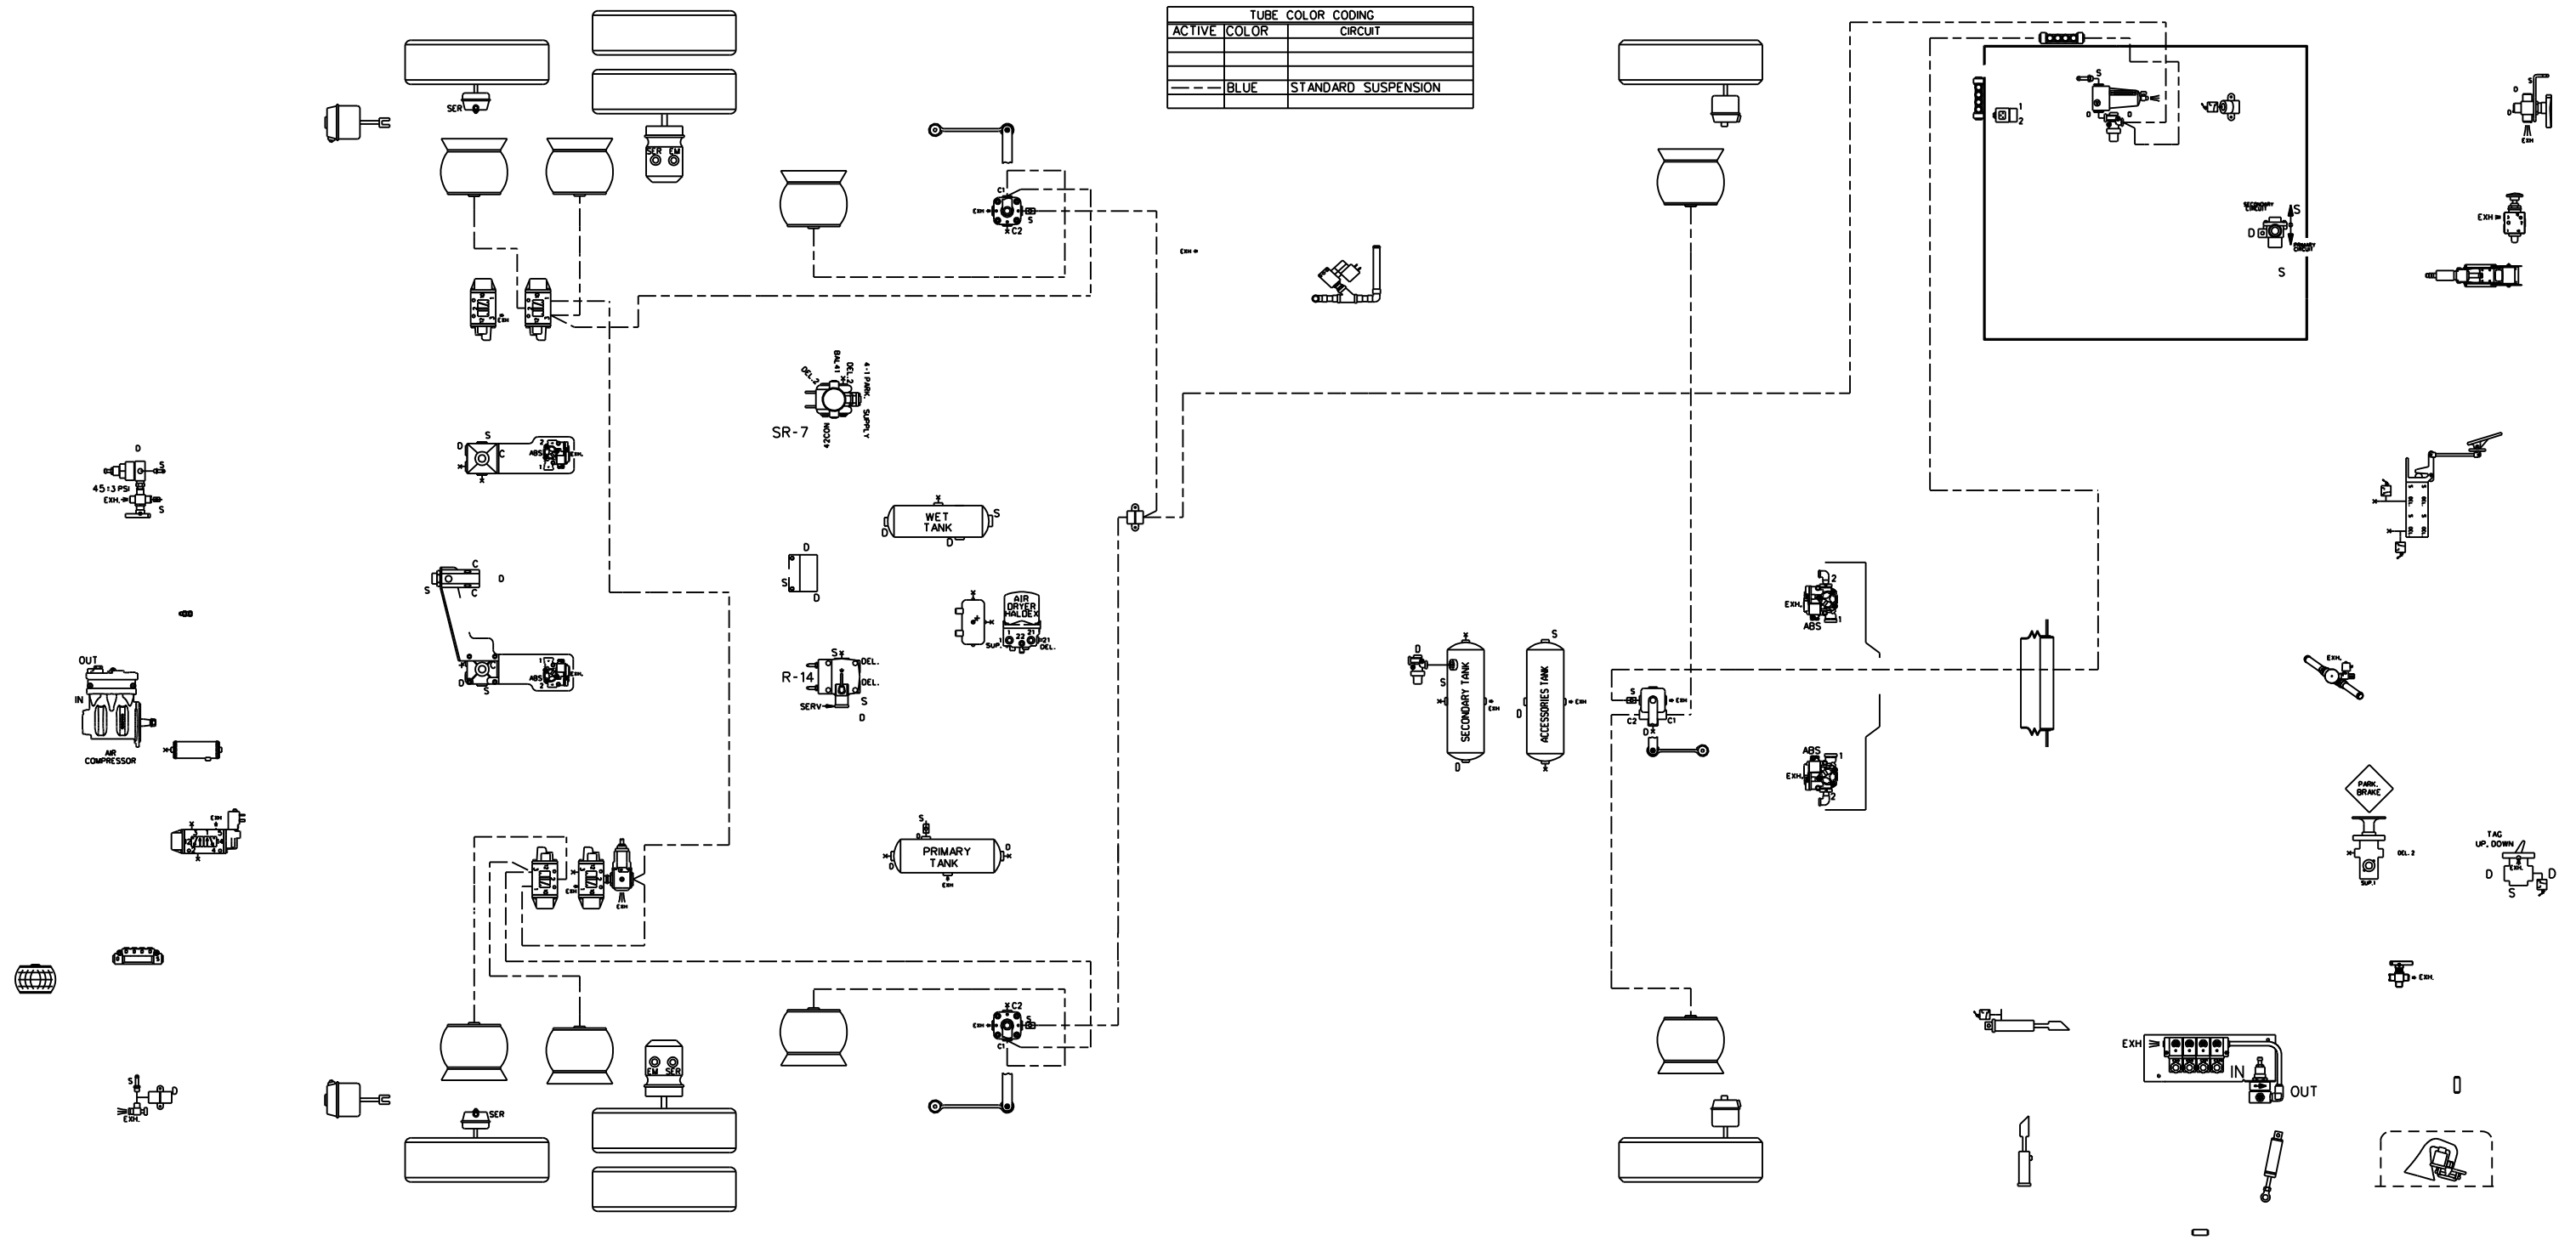

TUBE COLOR CODING		
ACTIVE	COLOR	CIRCUIT
---	BLUE	STANDARD SUSPENSION

PREVOST®

DESCRIPTION:

X3-45 COACH WITH FRONT I-BEAM AXLE
STANDARD SUSPENSION

REV.:

B

PAGE:

DATE:

2012/02

D140384 P1.4