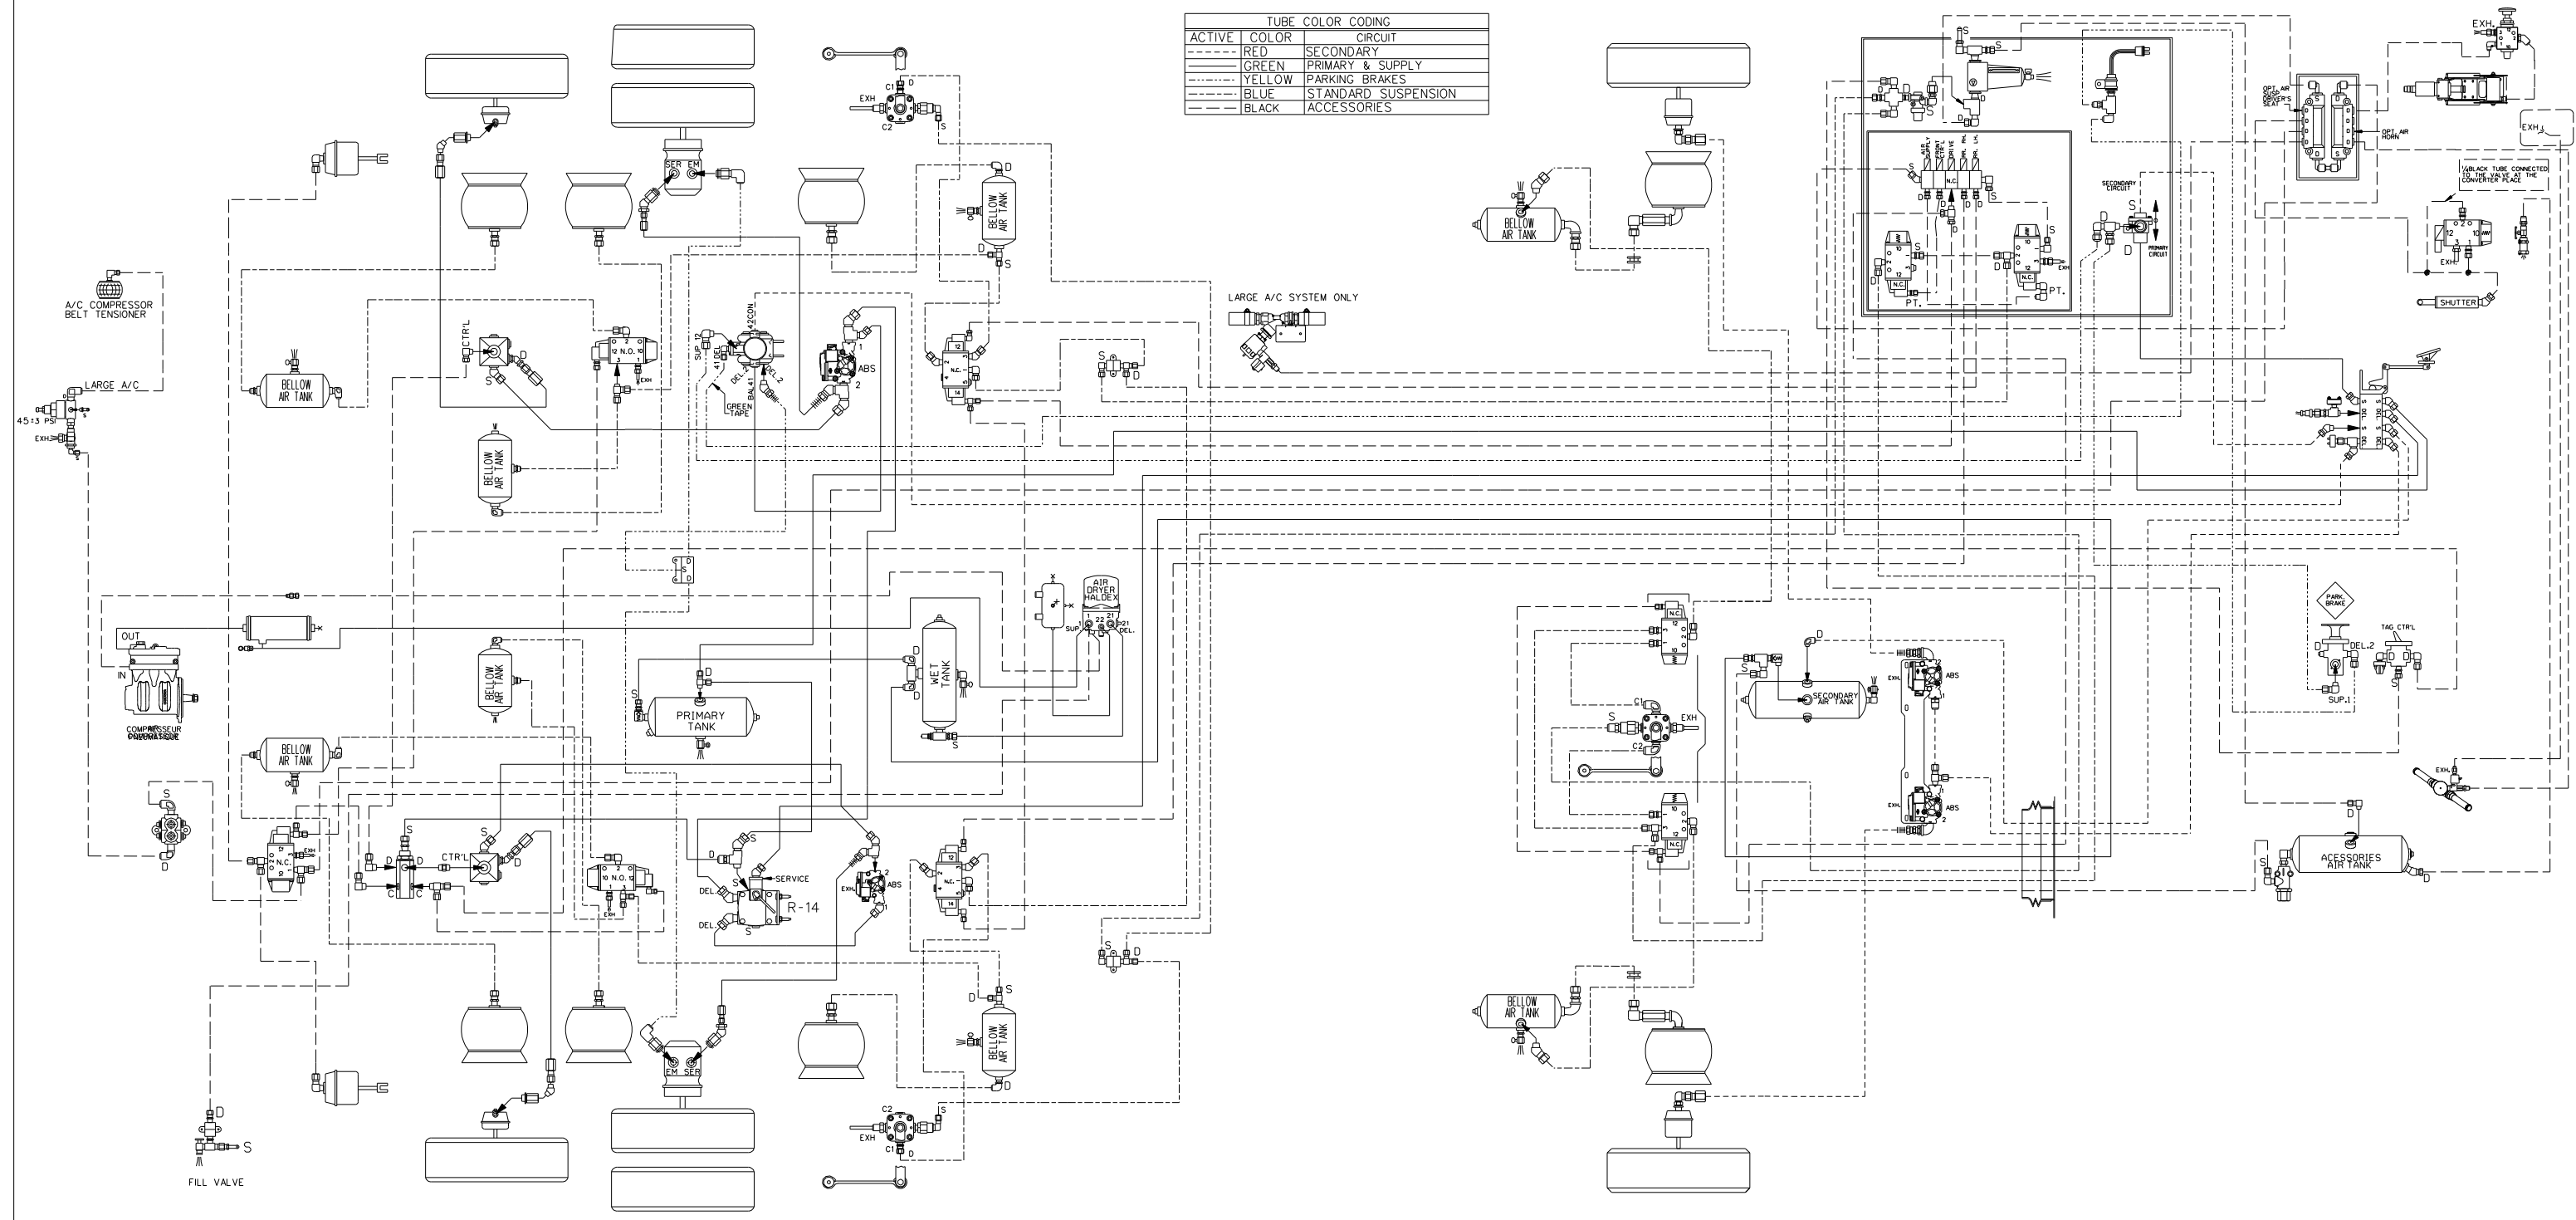

TUBE COLOR CODING		
ACTIVE	COLOR	CIRCUIT
---	RED	SECONDARY
---	GREEN	PRIMARY & SUPPLY
---	YELLOW	PARKING BRAKES
---	BLUE	STANDARD SUSPENSION
---	BLACK	ACCESSORIES

PREVOST®

DESCRIPTION: VIP
WITH INDEPENDENT SUSPENSION SYSTEM
-FULL PNEUMATIC ABS 6 SYSTEM-