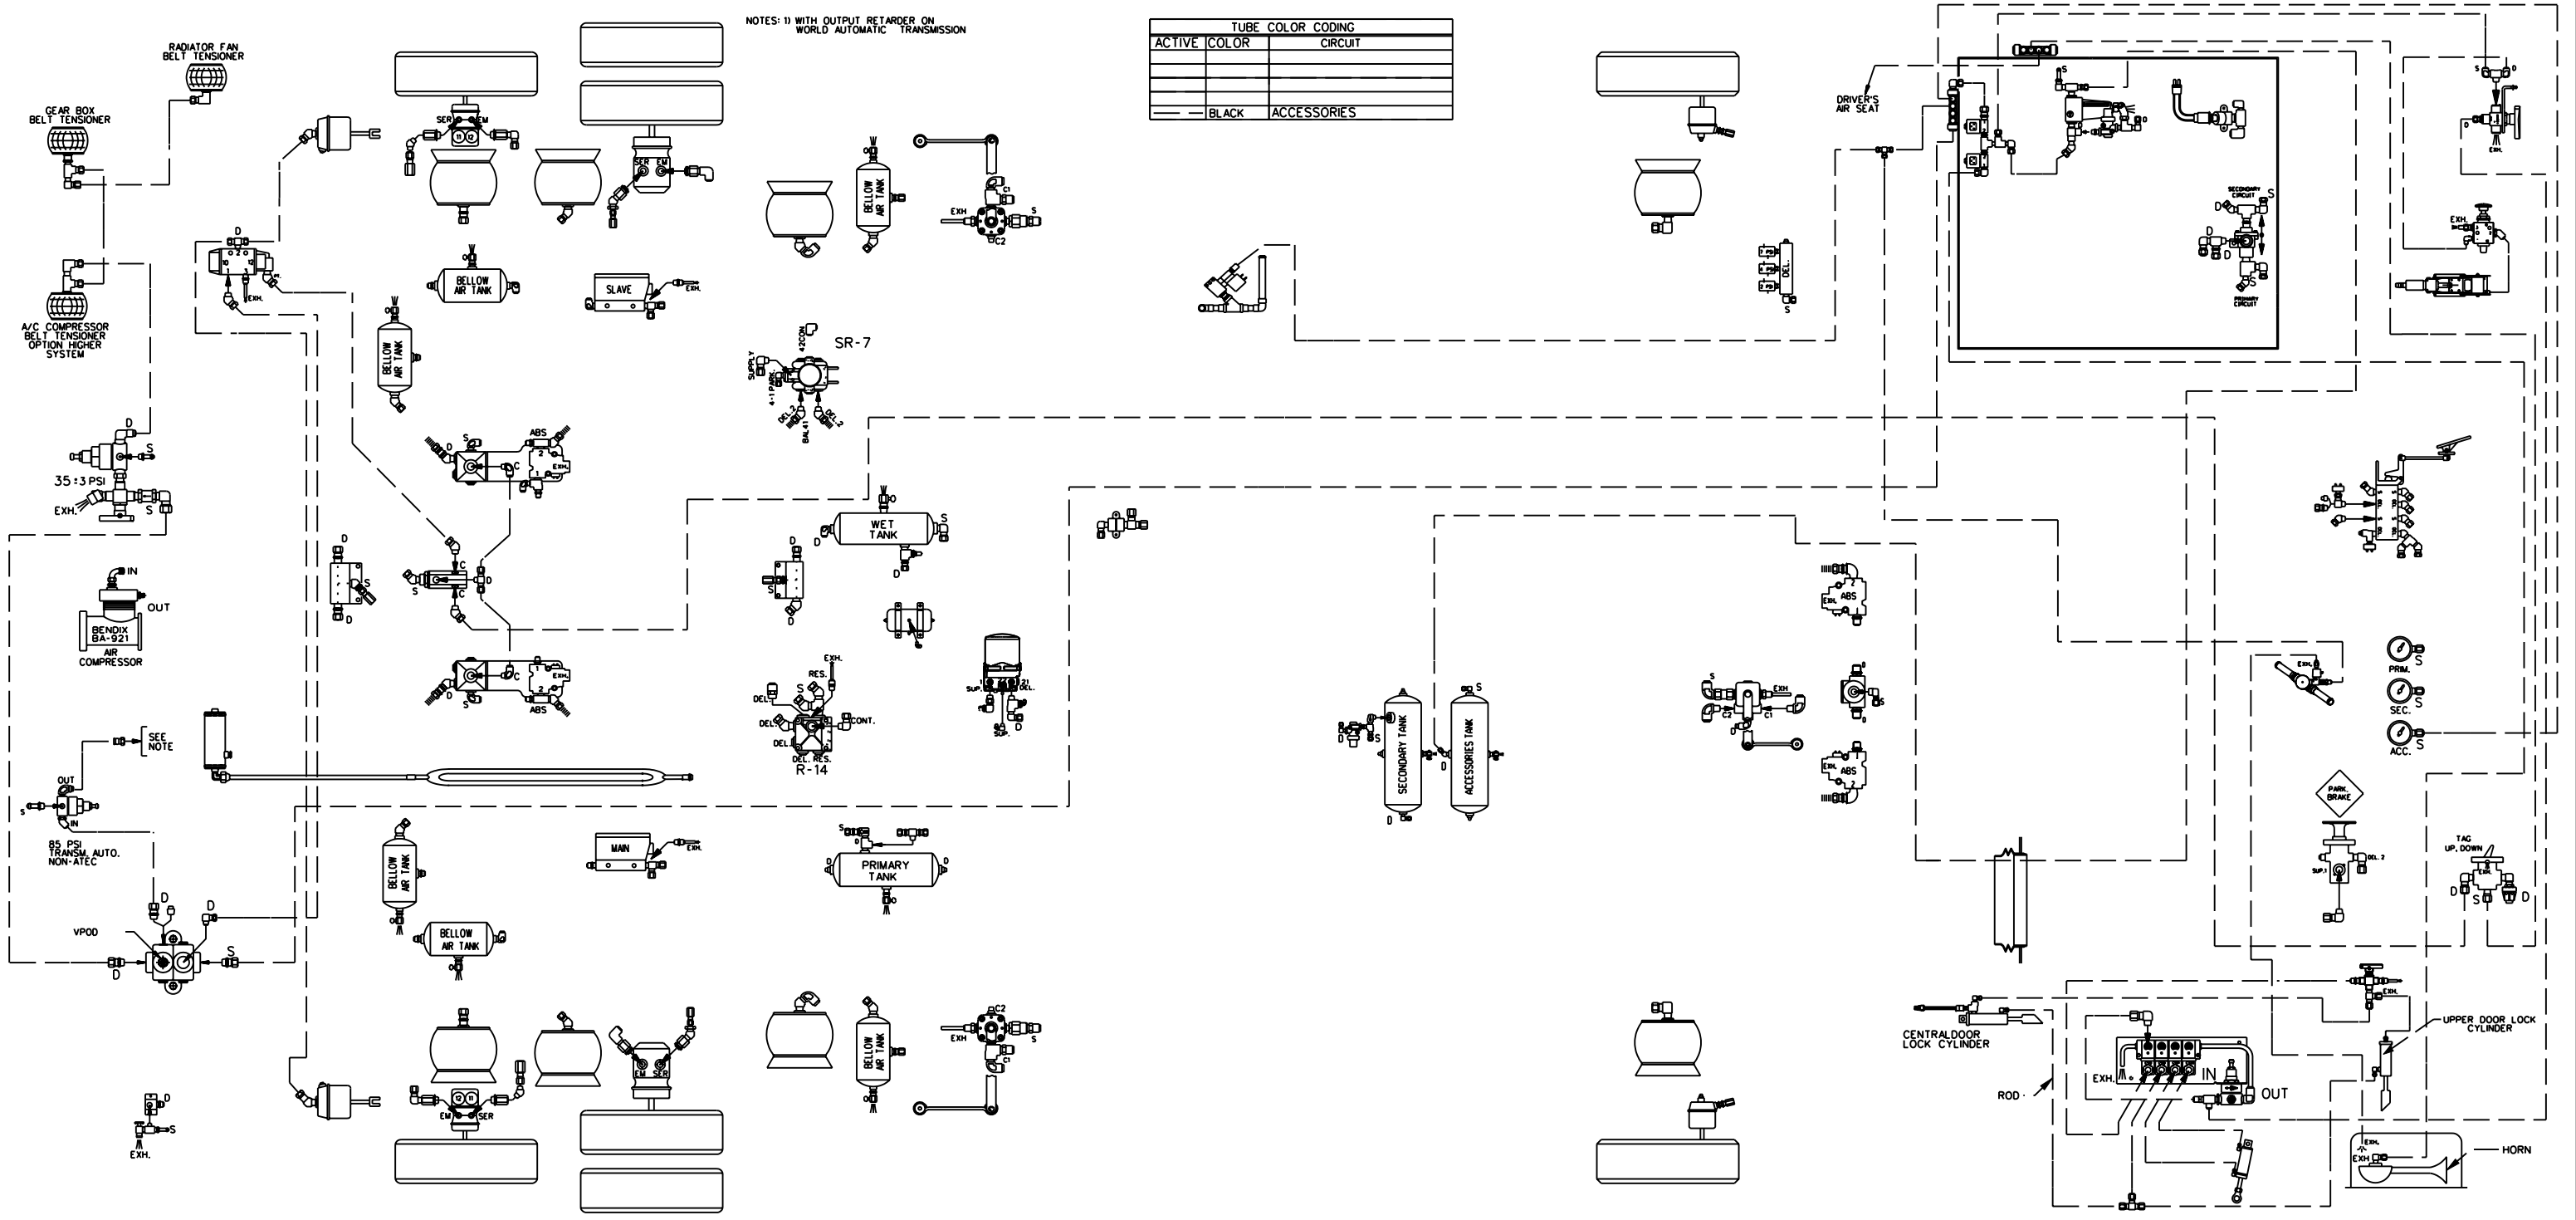

NOTES: 1) WITH OUTPUT RETARDER ON WORLD AUTOMATIC TRANSMISSION

TUBE COLOR CODING		
ACTIVE	COLOR	CIRCUIT
—	BLACK	ACCESSORIES

PREVOST

DESCRIPTION: X3-45 COACH WITH FRONT I-BEAM AXLE ACCESSORIES

EFF. W/ VEH : #7-8938...
 DATE: 2006/03 REV.: A

PAGE: D140331P1.2