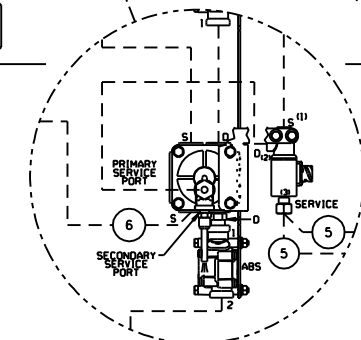

BALLOON	PIPE
*1	3/8" O.D. GREEN
*2	1/2" O.D. GREEN
*3	5/8" O.D. GREEN
*4	3/8" O.D. RED
*5	1/2" O.D. RED
*6	5/8" O.D. RED
*7	3/8" O.D. BROWN
*8	1/2" O.D. BROWN
*9	1/4" O.D. YELLOW
*10	3/8" O.D. YELLOW
*11	1/4" O.D. BLACK
*12	5/8" O.D. BLACK

TUBE COLOR CODING	
ACTIVE COLOR	CIRCUIT
---	RED SECONDARY
---	GREEN PRIMARY & SUPPLY
---	YELLOW PARKING BRAKE
---	BROWN TRAILER
---	BLACK ACCESSORIES

PREVOST

DESCRIPTION:
X3-45 COACH, WITH INDEPENDENT FRONT SUSPENSION (I.F.S.)
WITH OPTION TRAILER HITCH AIR BRAKE
WITH ESP SYSTEM