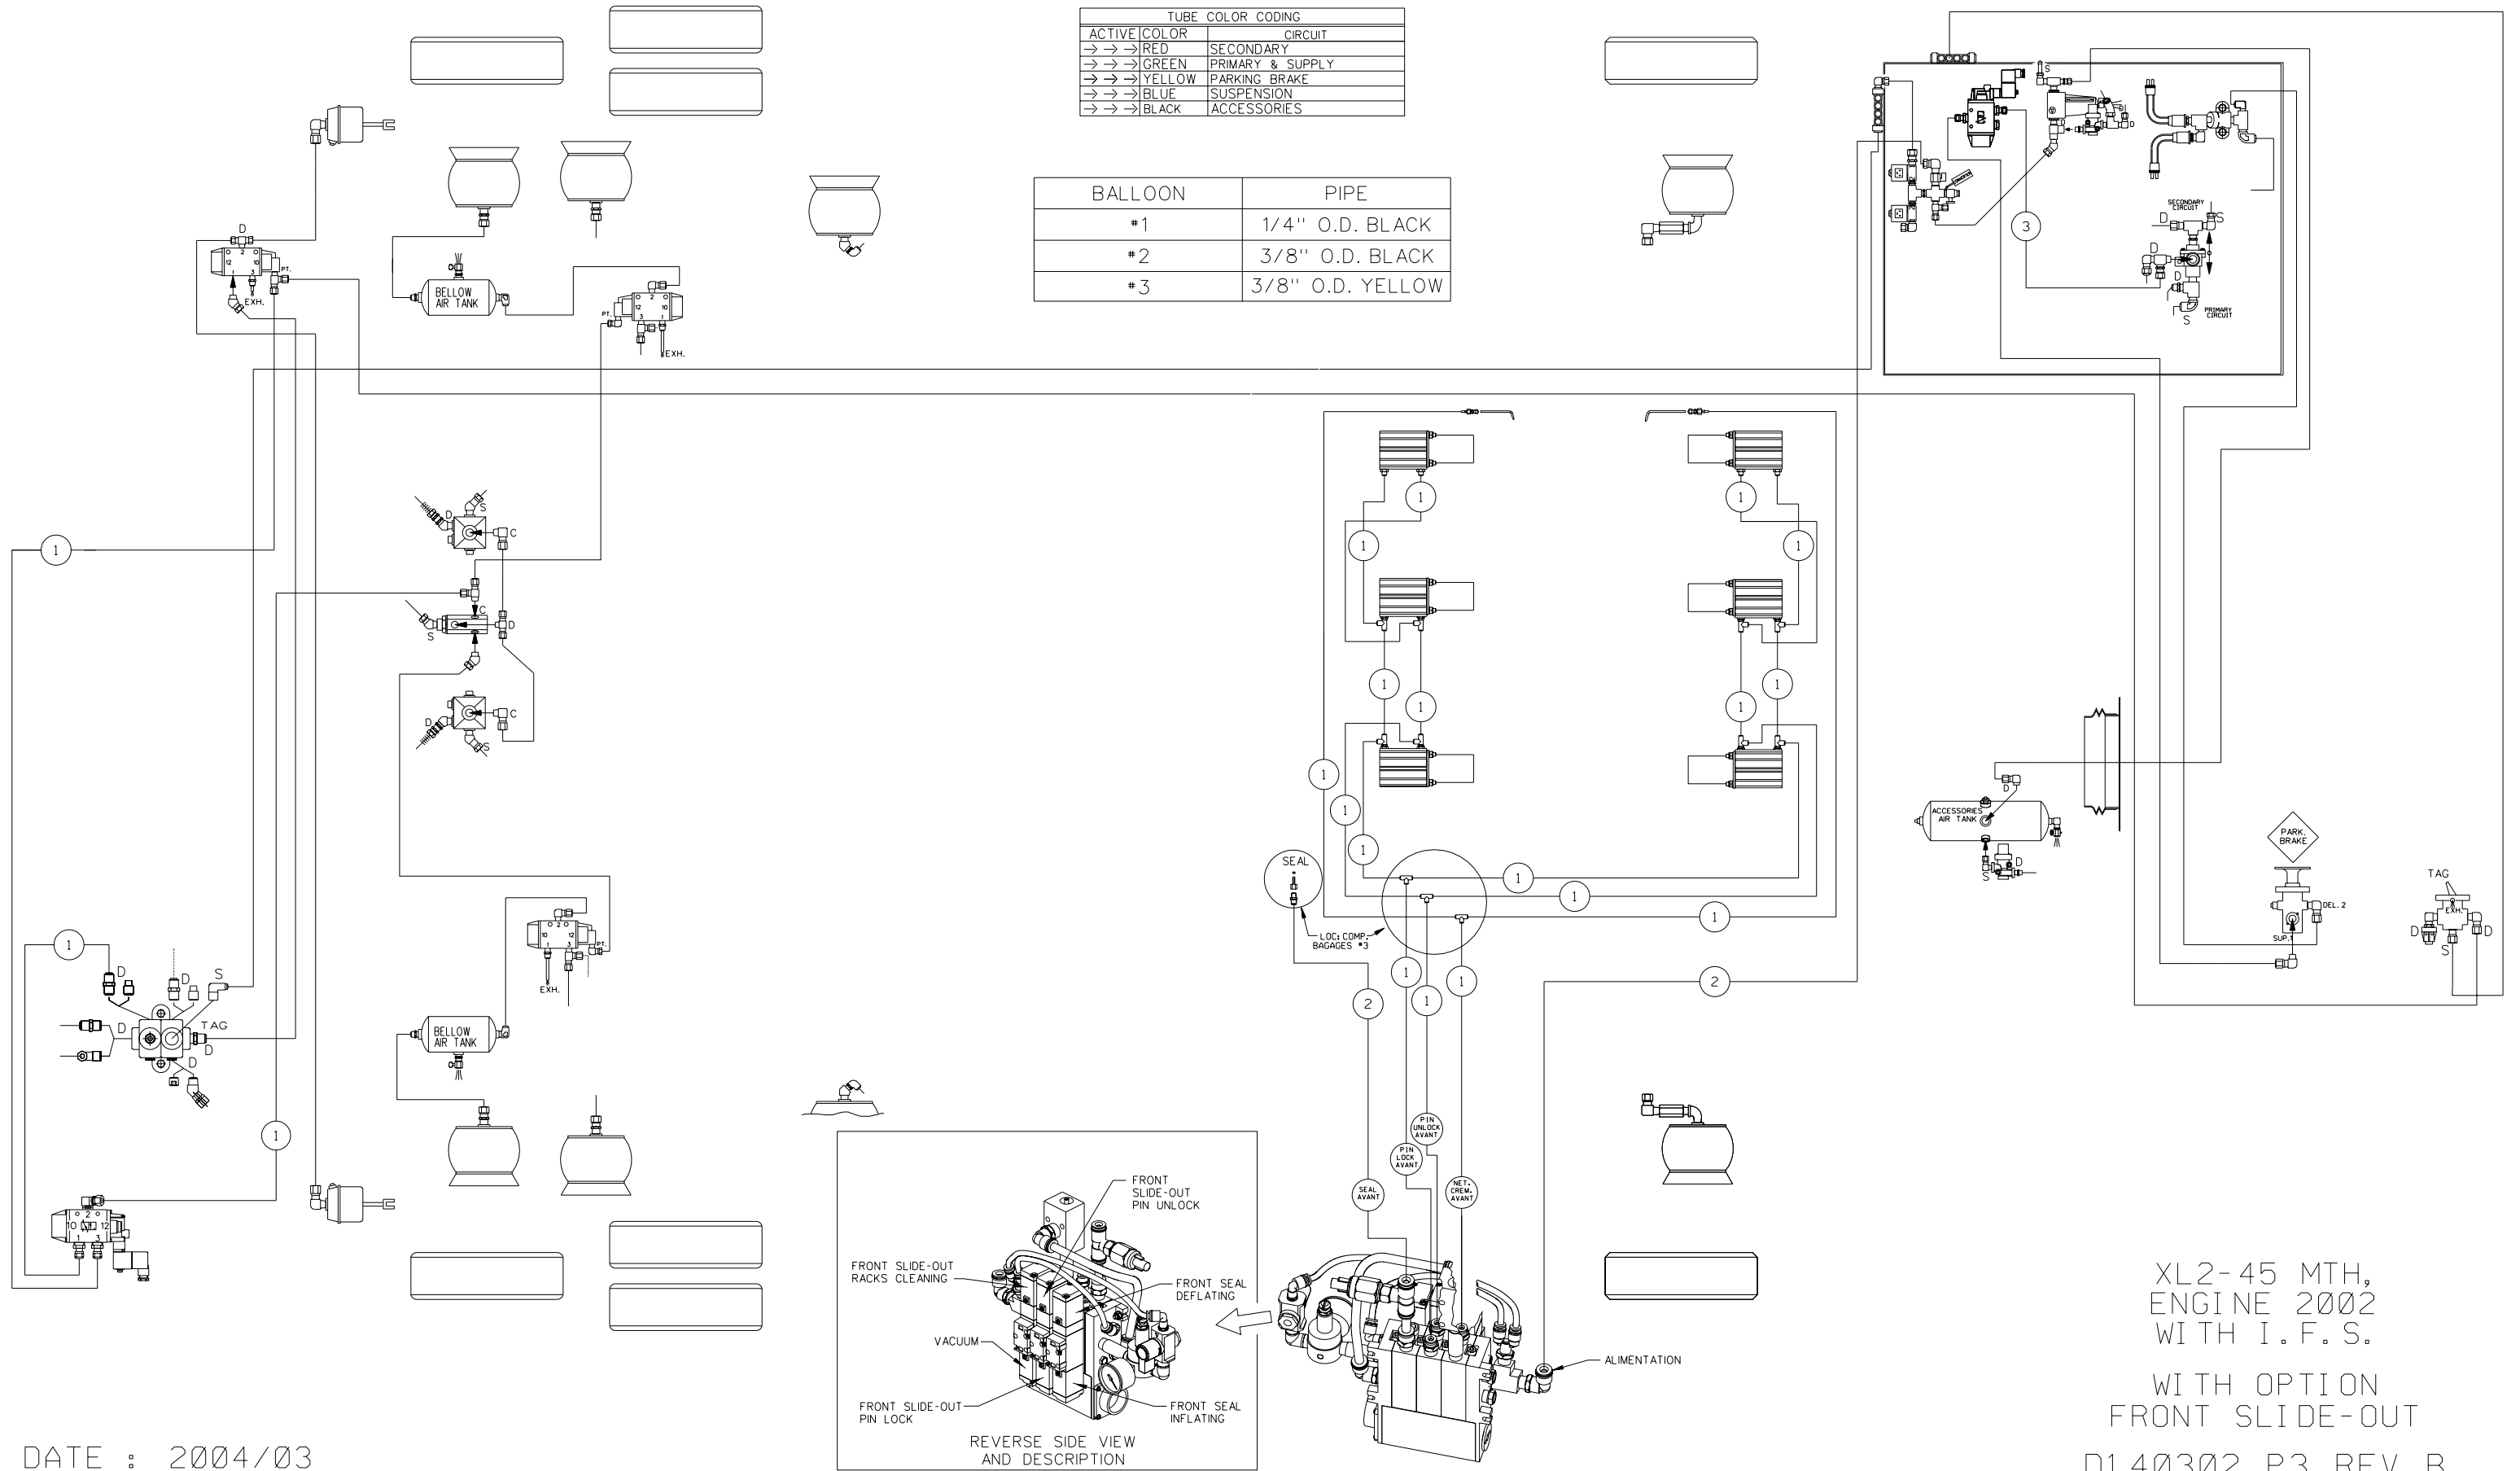

TUBE COLOR CODING		
ACTIVE	COLOR	CIRCUIT
→ →	RED	SECONDARY
→ →	GREEN	PRIMARY & SUPPLY
→ →	YELLOW	PARKING BRAKE
→ →	BLUE	SUSPENSION
→ →	BLACK	ACCESSORIES

BALLOON	PIPE
#1	1/4" O.D. BLACK
#2	3/8" O.D. BLACK
#3	3/8" O.D. YELLOW

DATE : 2004/03

XL2-45 MTH,
ENGINE 2002
WITH I. F. S.
WITH OPTION
FRONT SLIDE-OUT
D1 40302 P3 REV. B