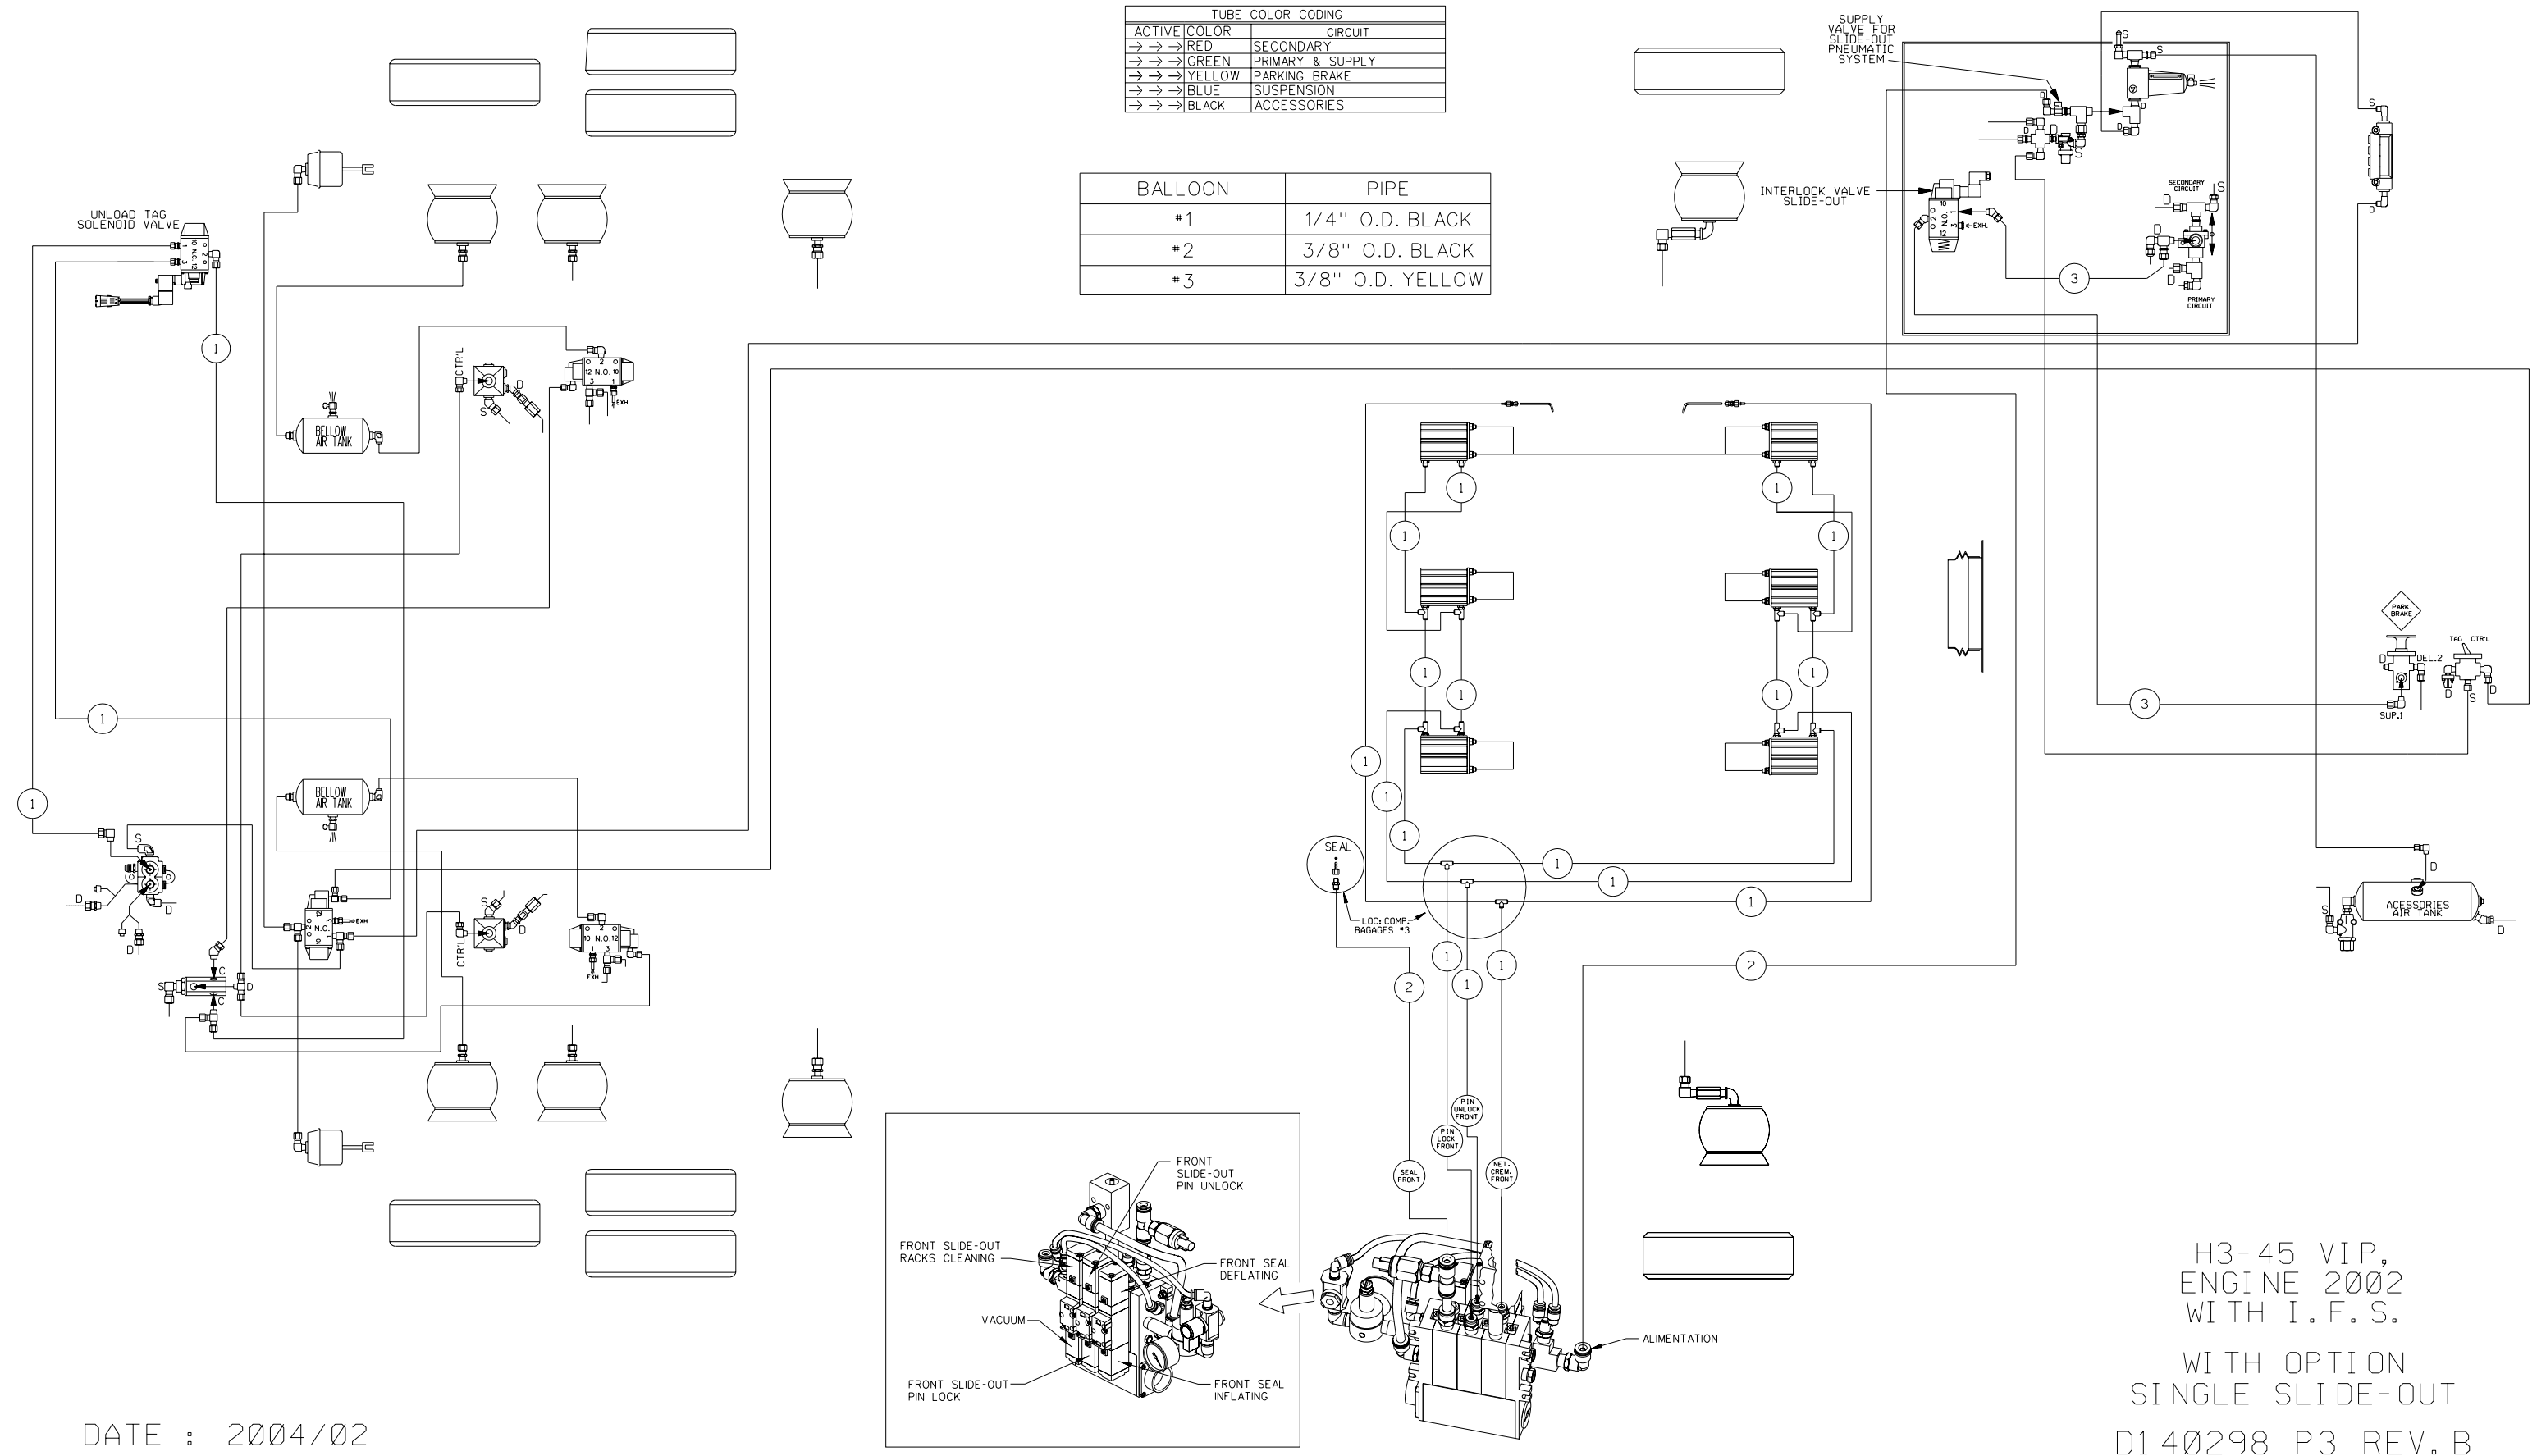

TUBE COLOR CODING		
ACTIVE	COLOR	CIRCUIT
→ →	RED	SECONDARY
→ →	GREEN	PRIMARY & SUPPLY
→ →	YELLOW	PARKING BRAKE
→ →	BLUE	SUSPENSION
→ →	BLACK	ACCESSORIES

BALLOON	PIPE
#1	1/4" O.D. BLACK
#2	3/8" O.D. BLACK
#3	3/8" O.D. YELLOW

DATE : 2004/02

H3-45 VIP,
ENGINE 2002
WITH I.F.S.

WITH OPTION
SINGLE SLIDE-OUT
D140298 P3 REV.B