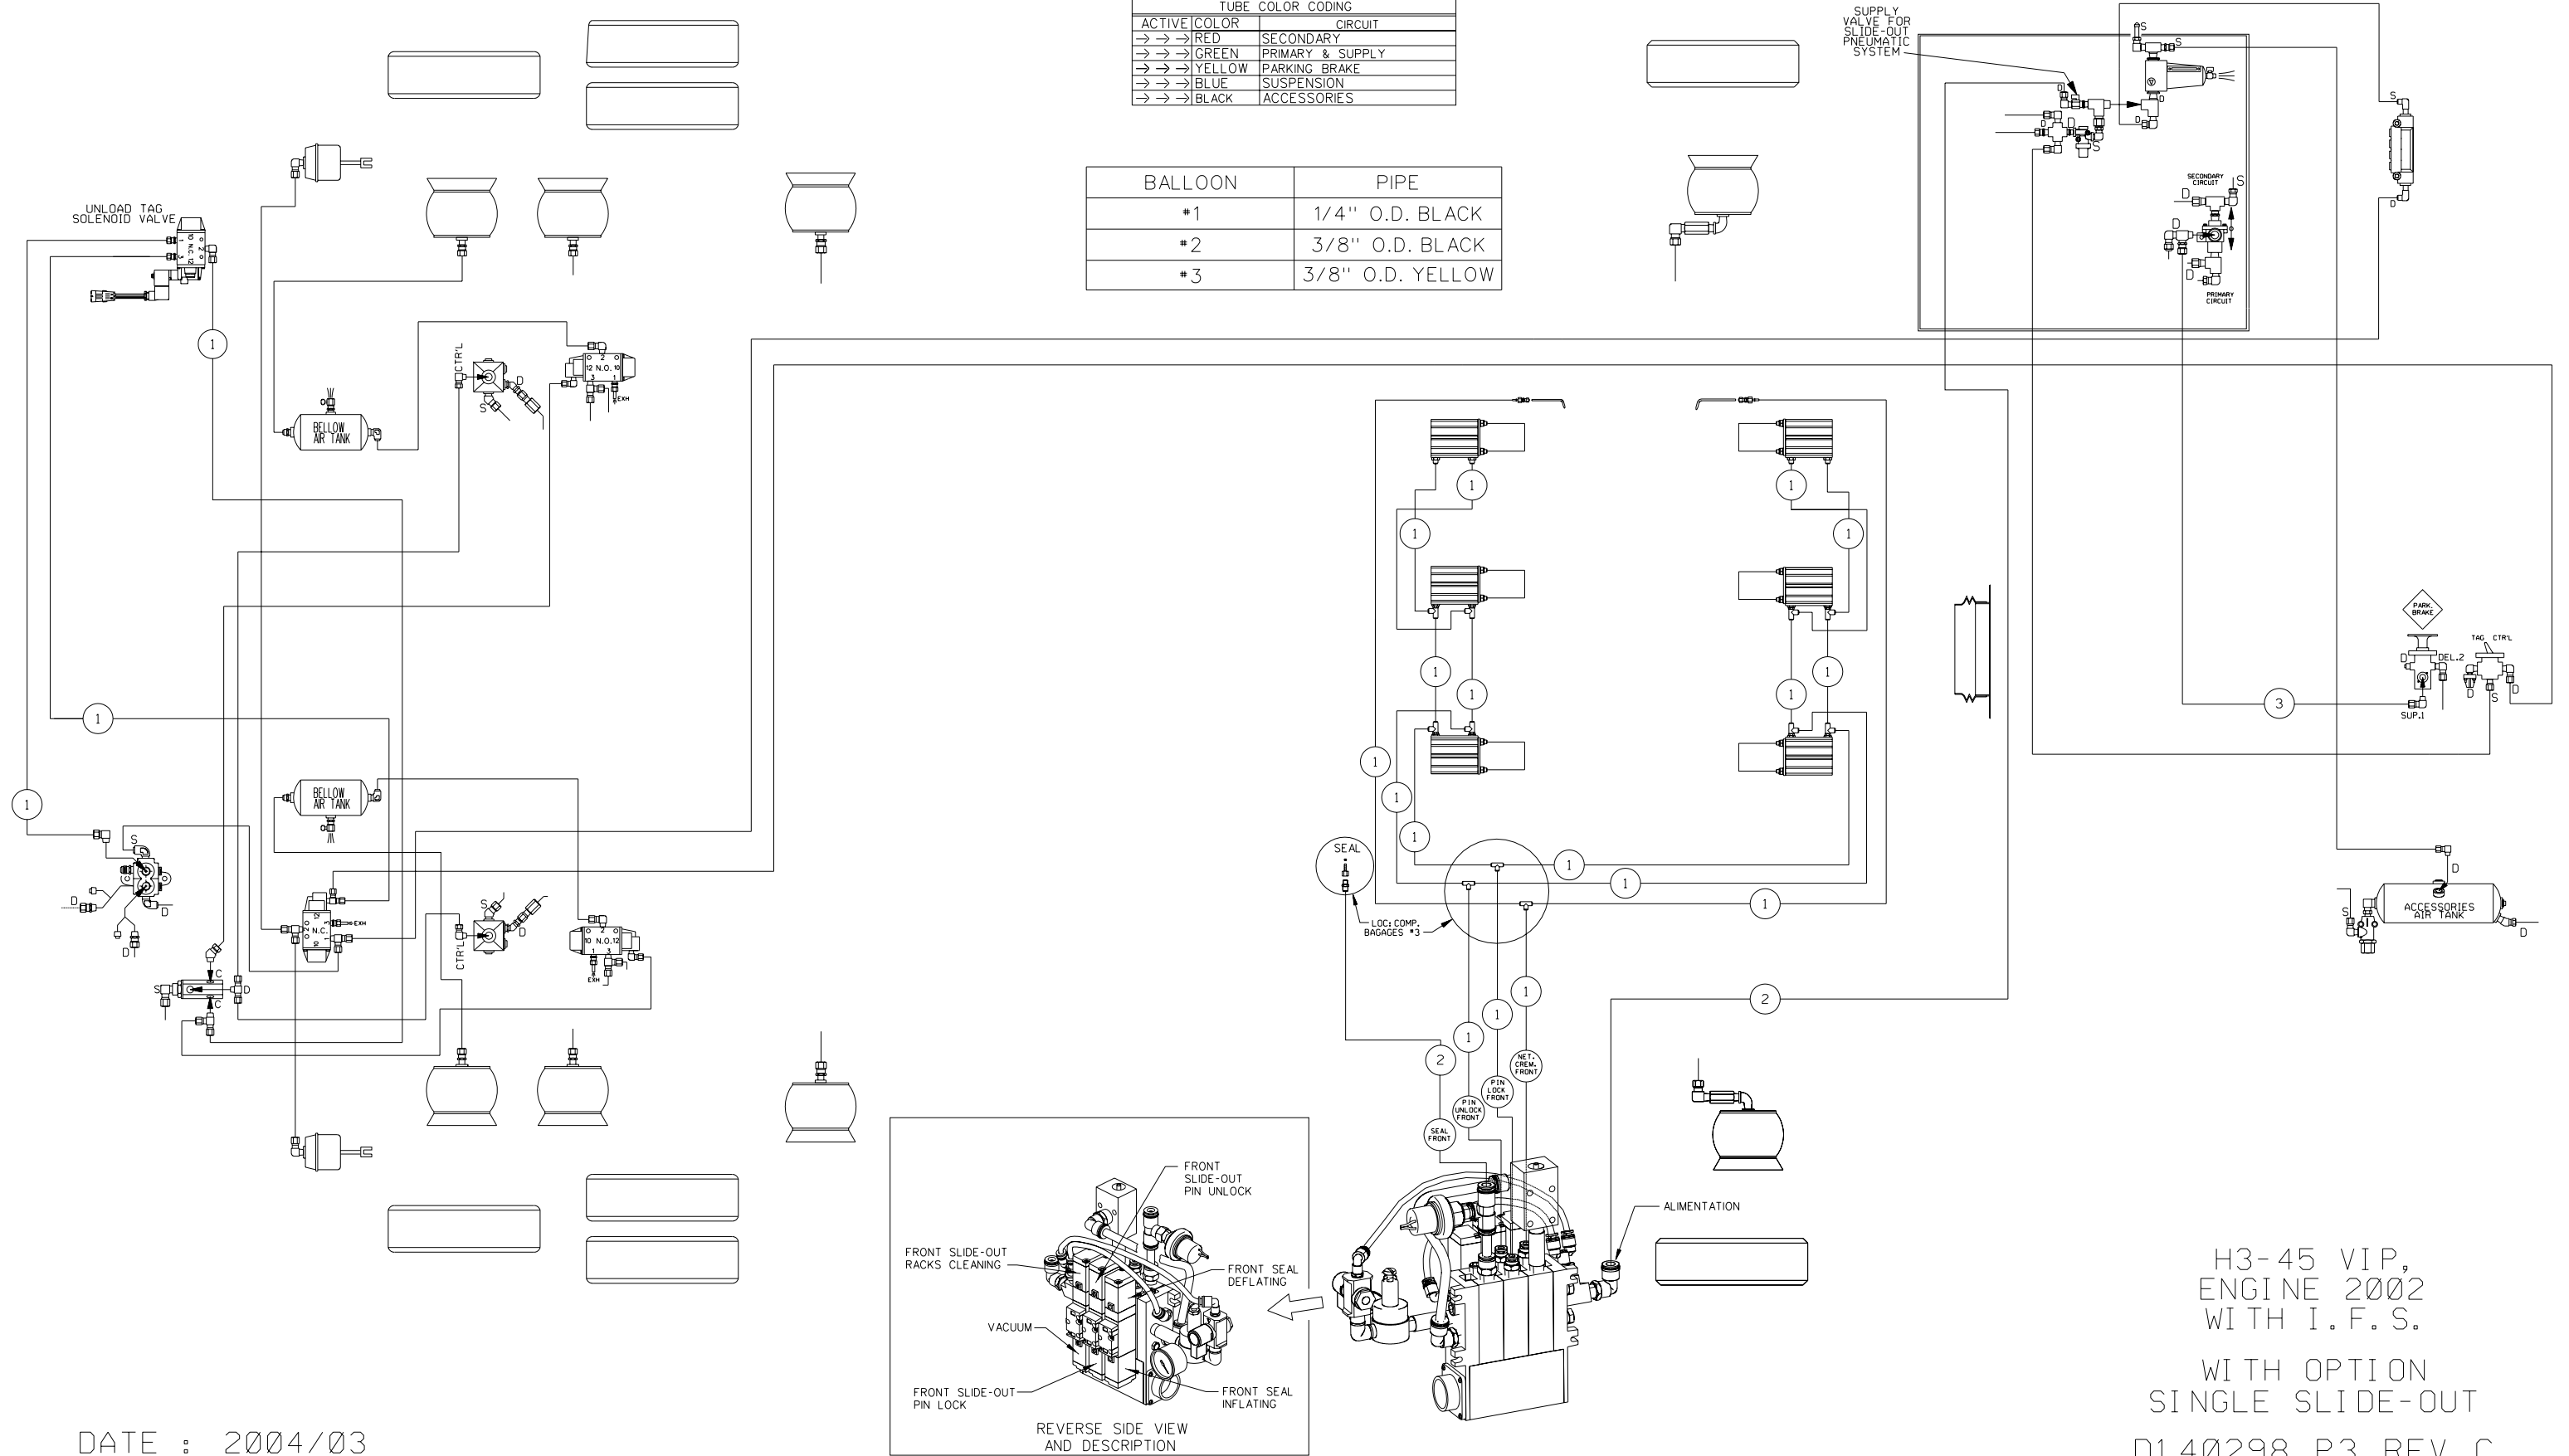

TUBE COLOR CODING		
ACTIVE	COLOR	CIRCUIT
→ →	RED	SECONDARY
→ →	GREEN	PRIMARY & SUPPLY
→ →	YELLOW	PARKING BRAKE
→ →	BLUE	SUSPENSION
→ →	BLACK	ACCESSORIES

BALLOON	PIPE
#1	1/4" O.D. BLACK
#2	3/8" O.D. BLACK
#3	3/8" O.D. YELLOW

DATE : 2004/03

H3-45 VIP,  
ENGINE 2002  
WITH I.F.S.  
  
WITH OPTION  
SINGLE SLIDE-OUT  
D140298 P3 REV.C