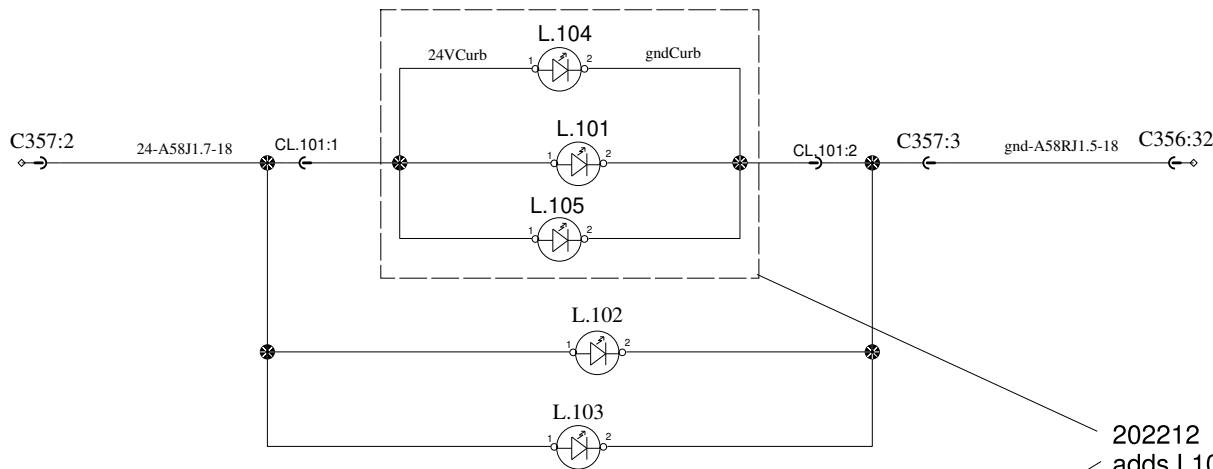

Additional perimeter lights on both side of the coach

A

A

LH

Refer to P26.6 (STD) for all details

202212
adds L104, L105, L104A, L105A

RH

D