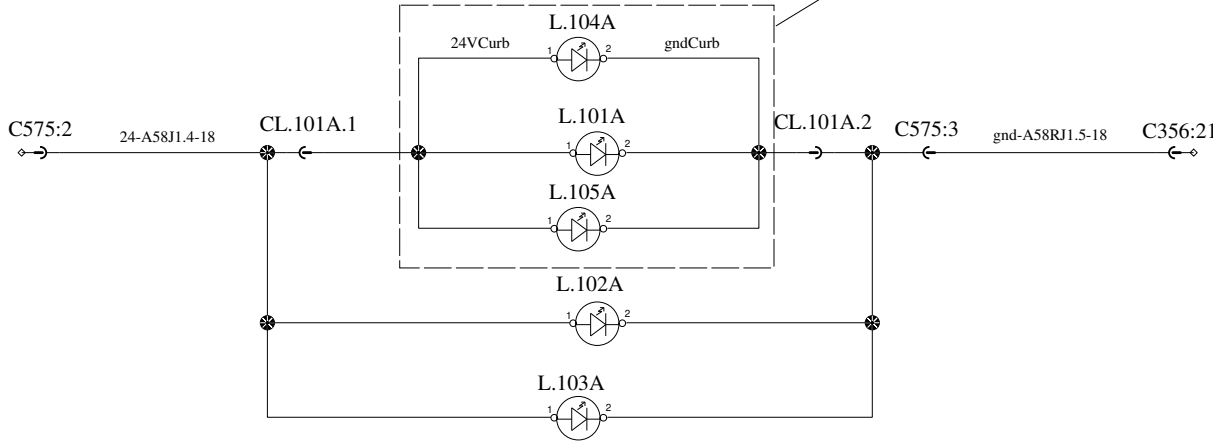

Additional perimeter lights on both side of the coach

A

A

LH

Refer to P26.6 (STD) for all details

202212
adds L104, L105, L104A, L105A

RH

D