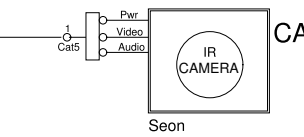

# Mobile Digital Video Recorders (DVR) Customer Adaptation

Plug with C298  
Refer to P35.6  
(Loc. 3-F)

C298:A ← 12-12SS2-18  
C298:C ← 12-12MEM-18  
C298:B ← gnd-0SS2-18

Located in Front LH P-Rack

Seon

CAM2

Seon

CAM2

Seon

**\*\*Note\*\*** : (For Orléans Express customer)  
Connect CAM4 in DVR's CAM3 port as shown

Event Button (Dash)