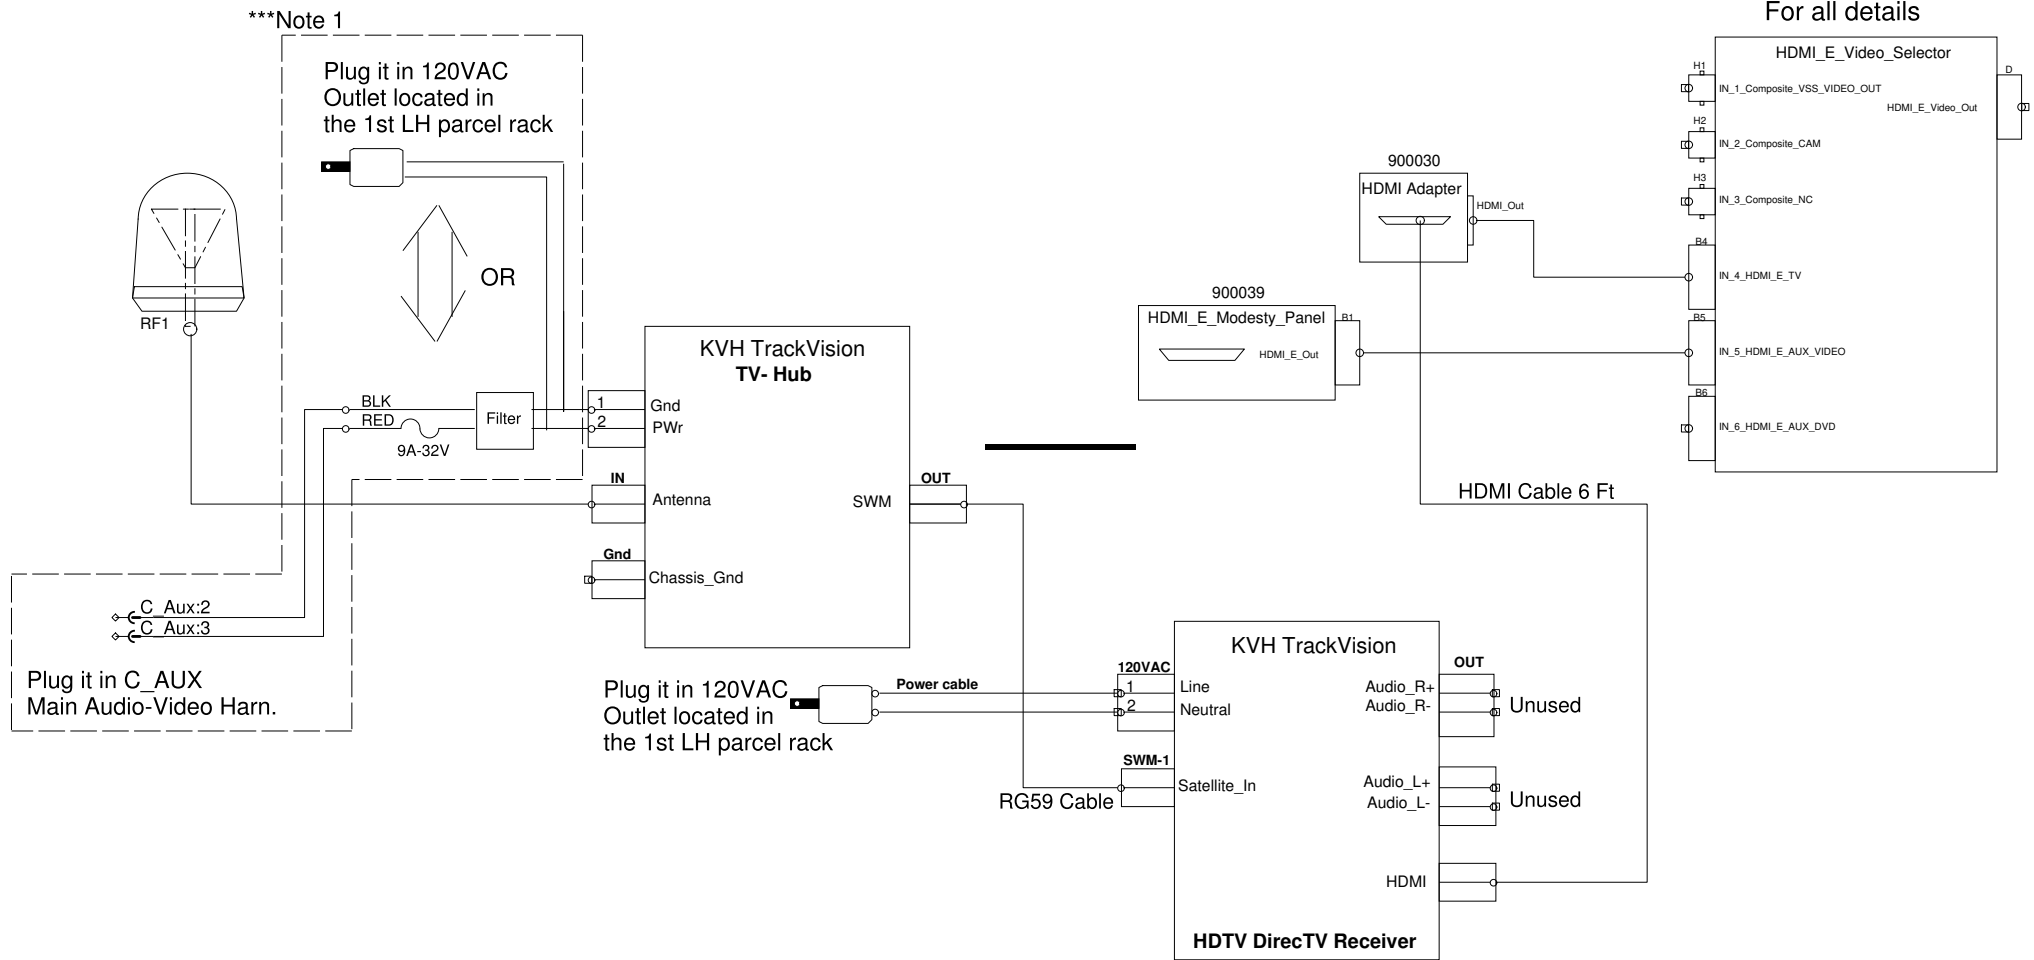

Customer Adaptation TV Satellite Option

Video Distribution HDMI
Refer to P35.3 (STD)
For all details

***Note 1 : Use either 120VAC adapter or fuse + filter, whichever is provided