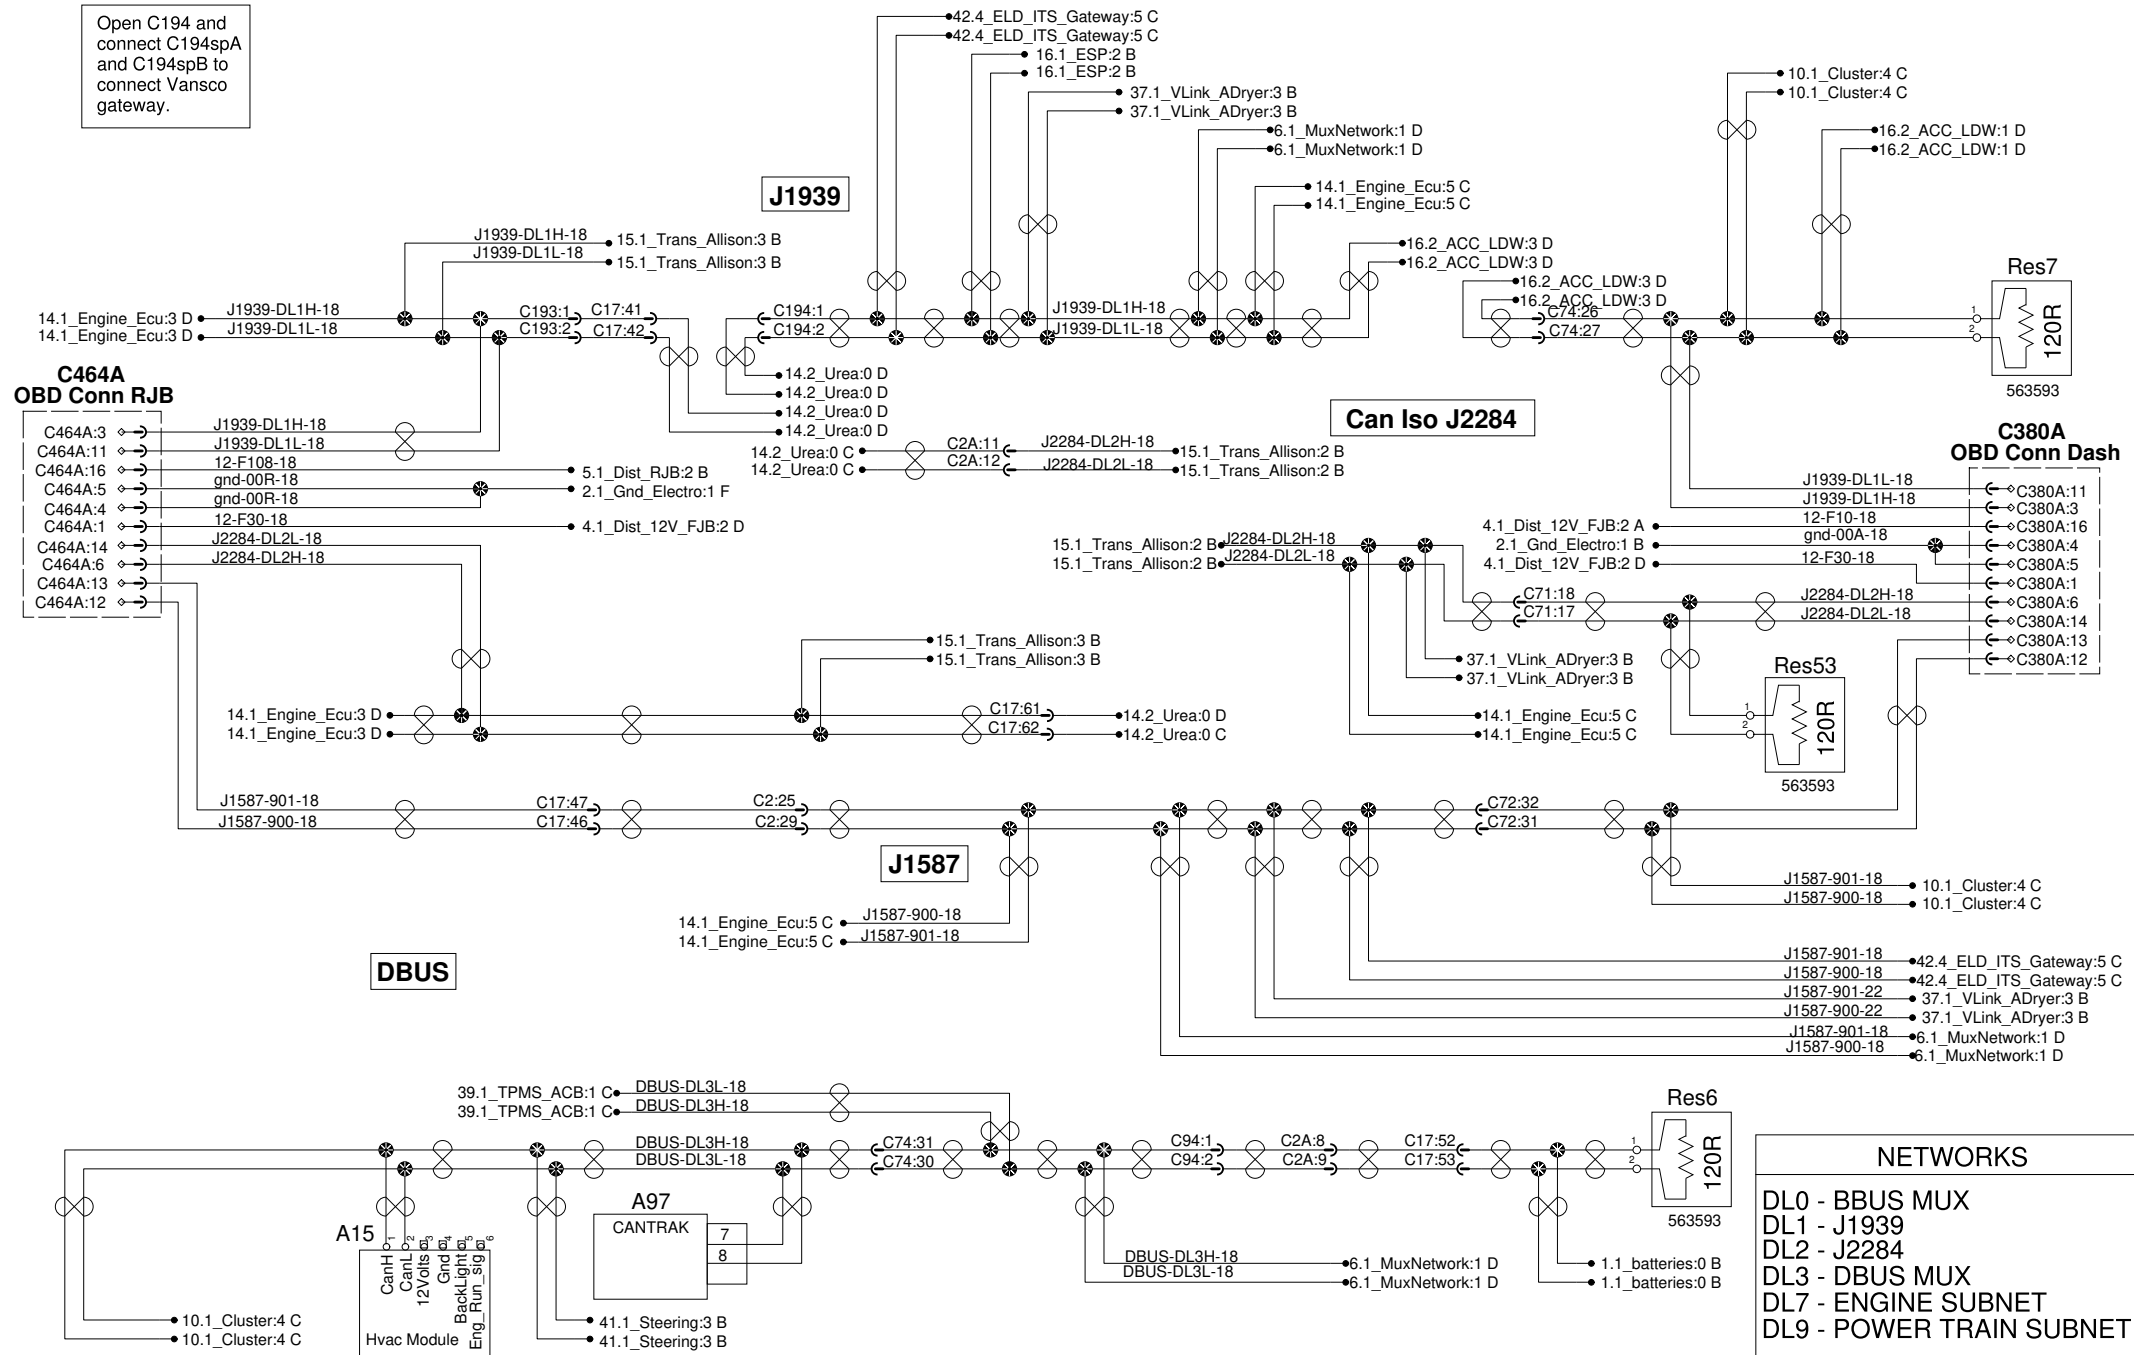

J1939, Can Iso J2284, J1587 and DBUS

Open C194 and connect C194spA and C194spB to connect Vansco gateway.

NETWORKS	
DL0	- BBUS MUX
DL1	- J1939
DL2	- J2284
DL3	- DBUS MUX
DL7	- ENGINE SUBNET
DL9	- POWER TRAIN SUBNET