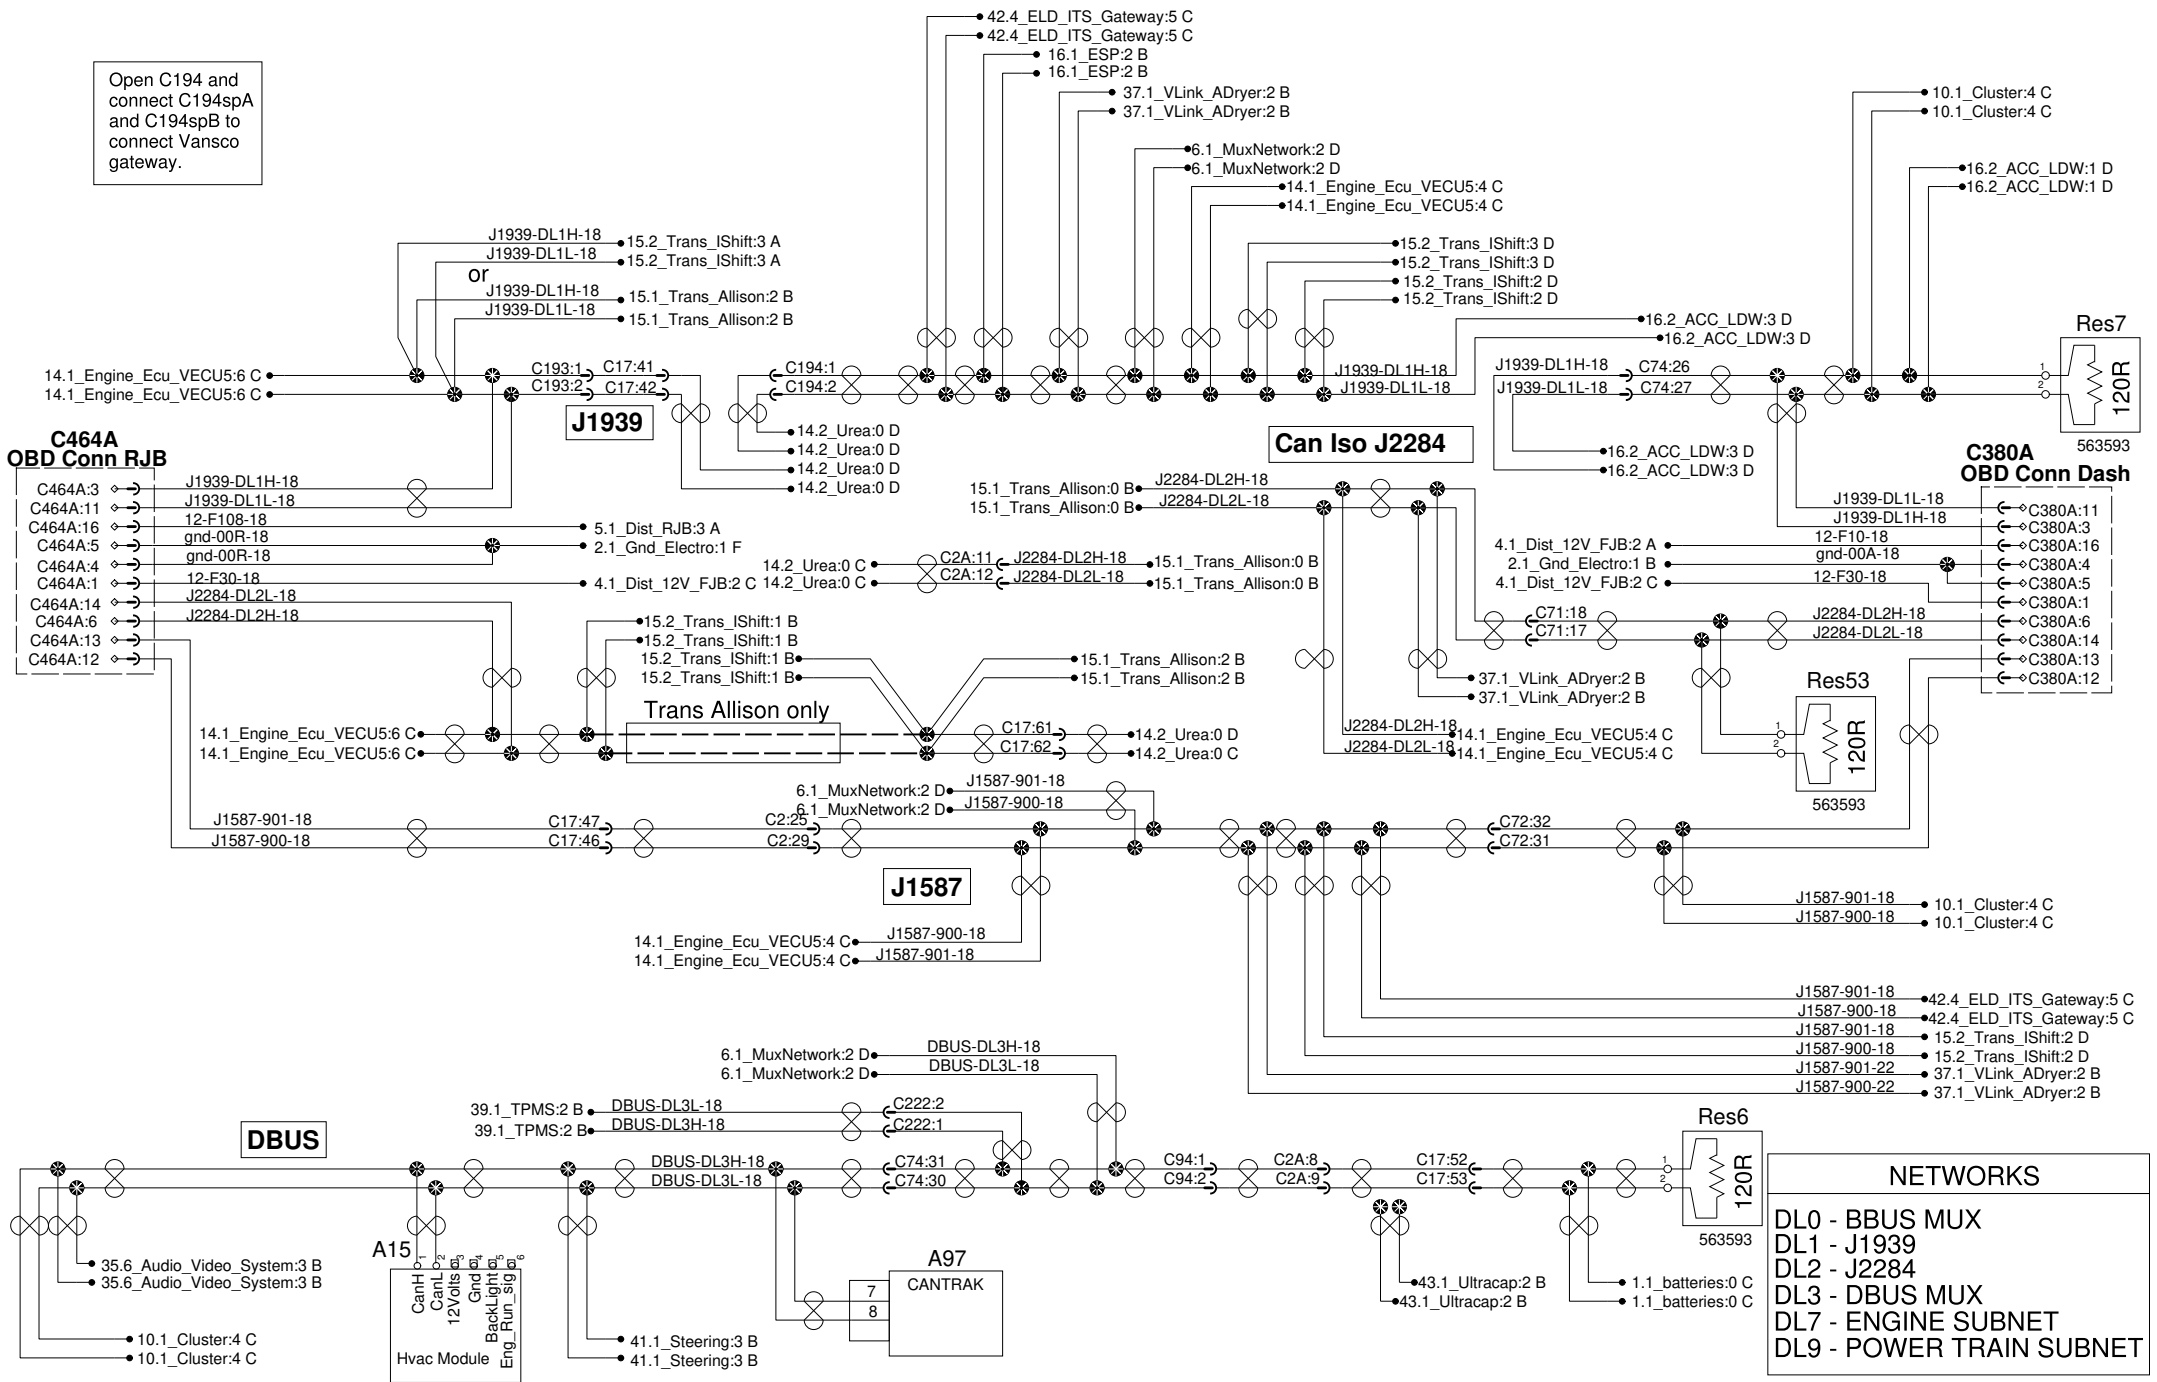

J1939, Can Iso J2284, J1587 and DBUS

Open C194 and connect C194spA and C194spB to connect Vansco gateway.

NETWORKS	
DL0	- BBUS MUX
DL1	- J1939
DL2	- J2284
DL3	- DBUS MUX
DL7	- ENGINE SUBNET
DL9	- POWER TRAIN SUBNET