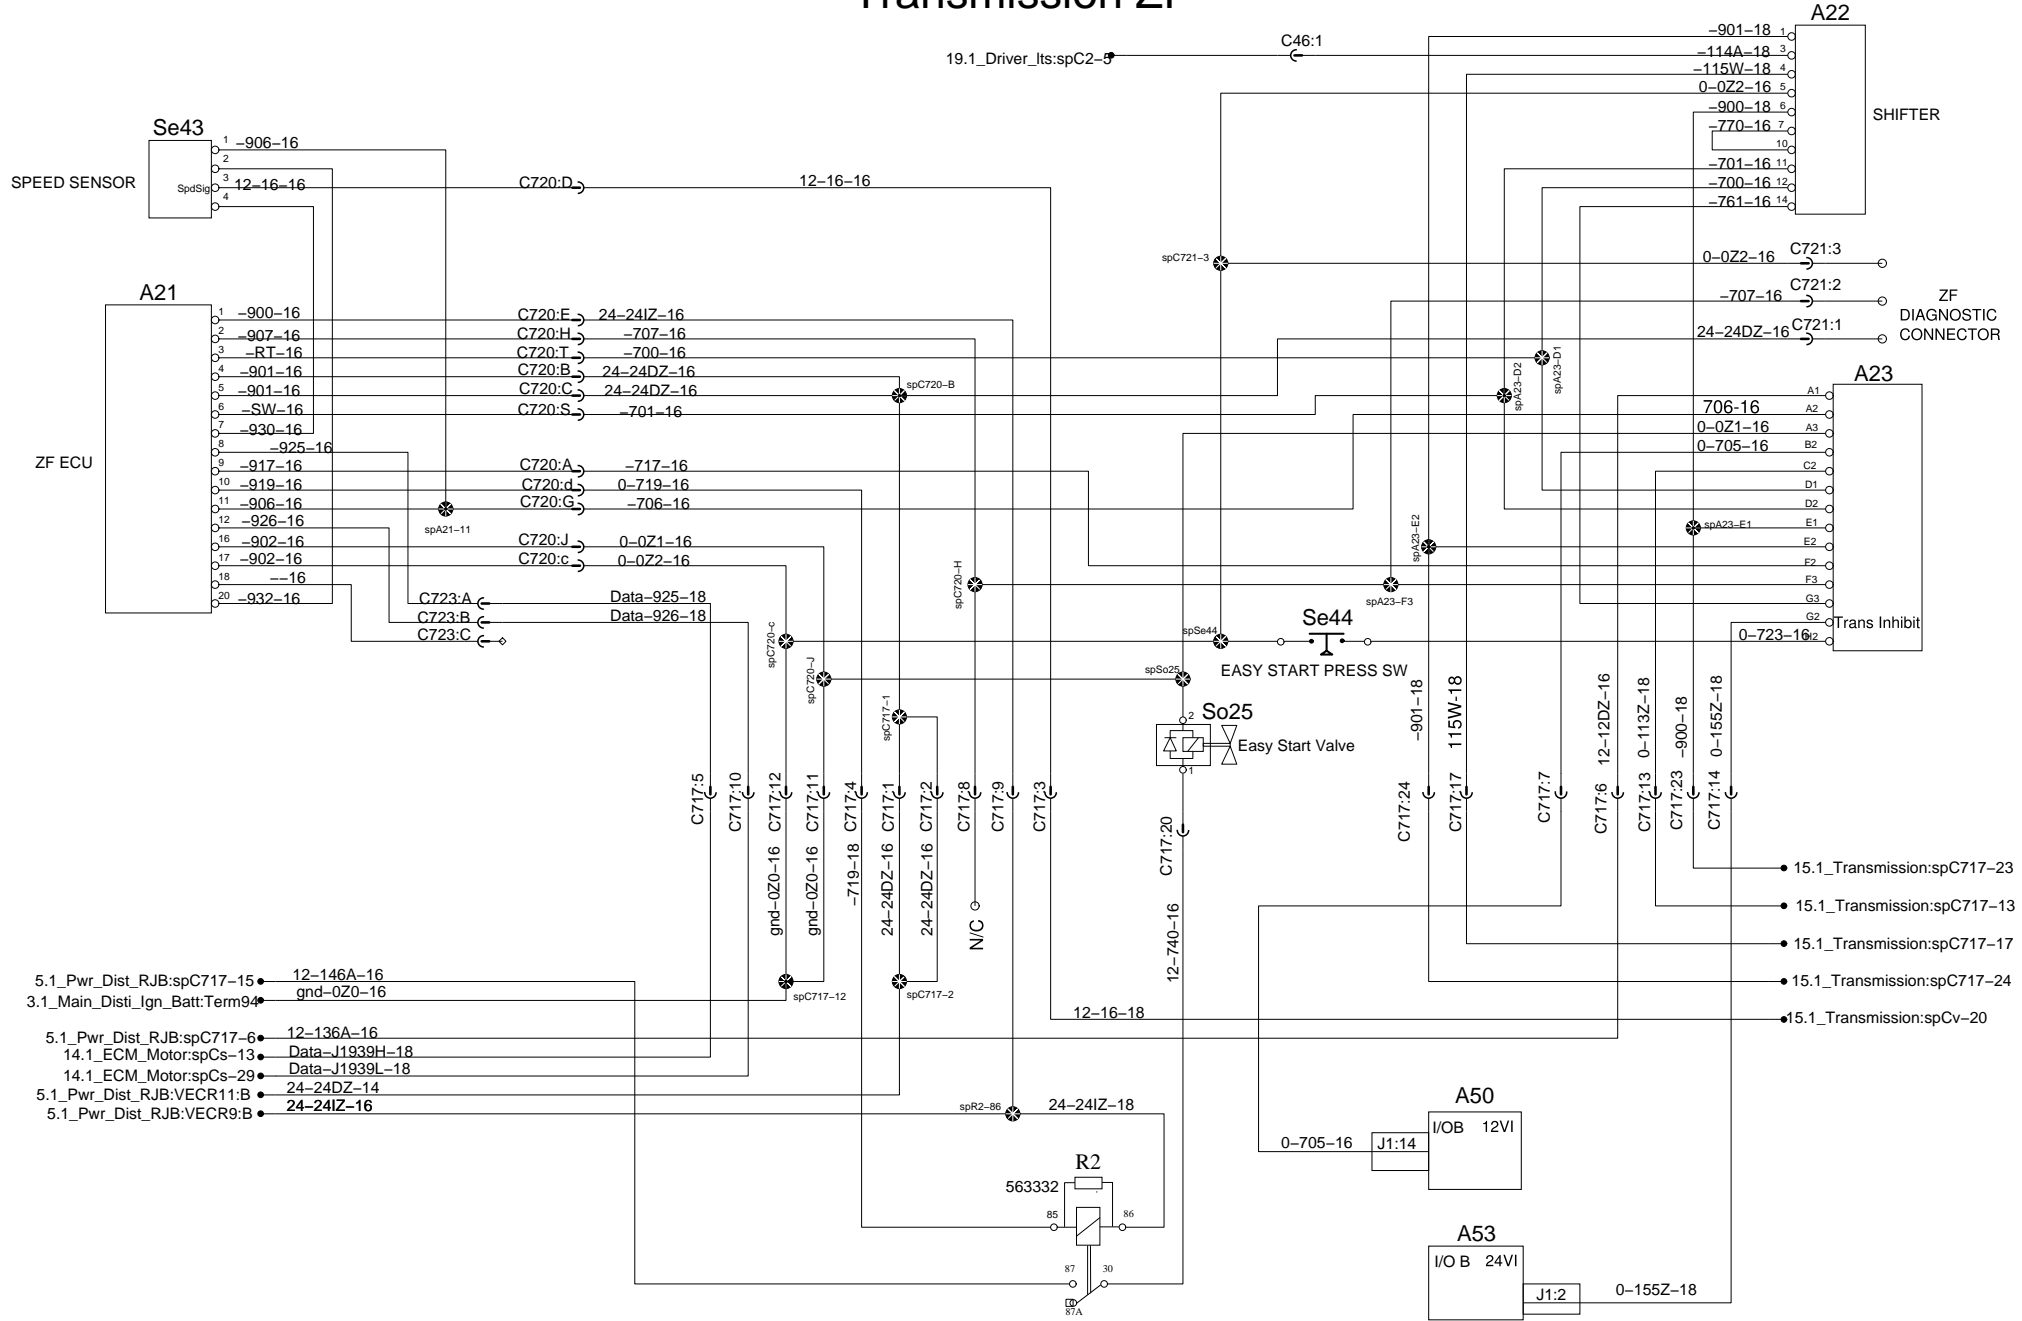

# Transmission ZF

- 5.1\_Pwr\_Dist\_RJB:spC717-15 ● 12-146A-16
- 3.1\_Main\_Disti\_Ign\_Batt:Term9 ● gnd-0Z0-16
- 5.1\_Pwr\_Dist\_RJB:spC717-6 ● 12-136A-16
- 14.1\_ECM\_Motor:spCs-13 ● Data-J1939H-18
- 14.1\_ECM\_Motor:spCs-29 ● Data-J1939L-18
- 5.1\_Pwr\_Dist\_RJB:VECR11:B ● 24-24DZ-14
- 5.1\_Pwr\_Dist\_RJB:VECR9:B ● 24-24IZ-16

- 15.1\_Transmission:spC717-23
- 15.1\_Transmission:spC717-13
- 15.1\_Transmission:spC717-17
- 15.1\_Transmission:spC717-24
- 15.1\_Transmission:spCv-20