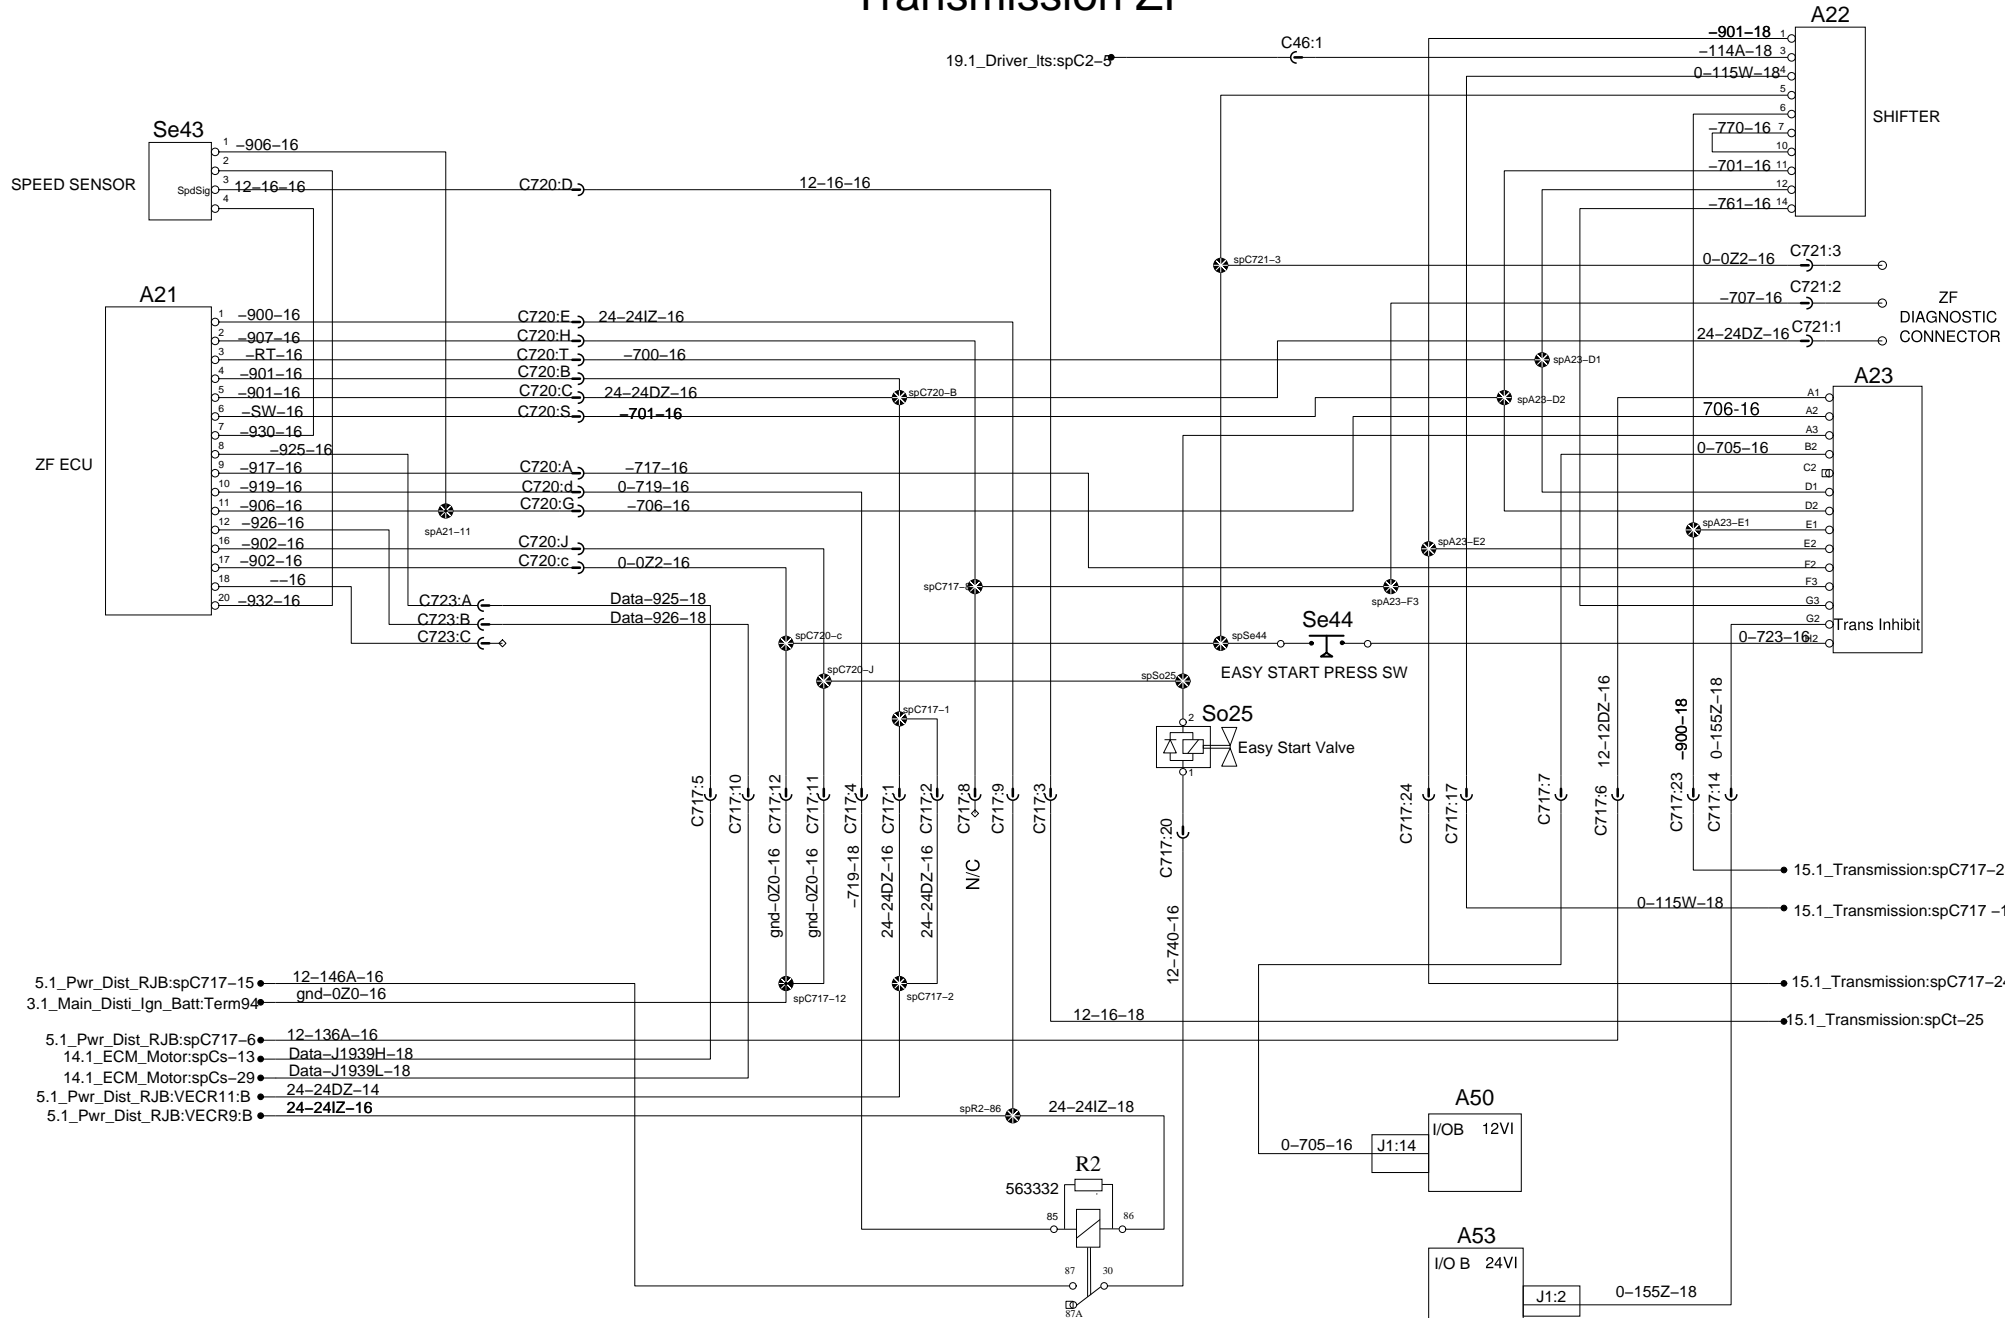

Transmission ZF

- 5.1_Pwr_Dist_RJB:spC717-15 ● 12-146A-16
- 3.1_Main_Disti_Ign_Batt:Term9 ● gnd-0Z0-16
- 5.1_Pwr_Dist_RJB:spC717-6 ● 12-136A-16
- 14.1_ECM_Motor:spCs-13 ● Data-J1939H-18
- 14.1_ECM_Motor:spCs-29 ● Data-J1939L-18
- 5.1_Pwr_Dist_RJB:VECR11:B ● 24-24DZ-14
- 5.1_Pwr_Dist_RJB:VECR9:B ● 24-24IZ-16