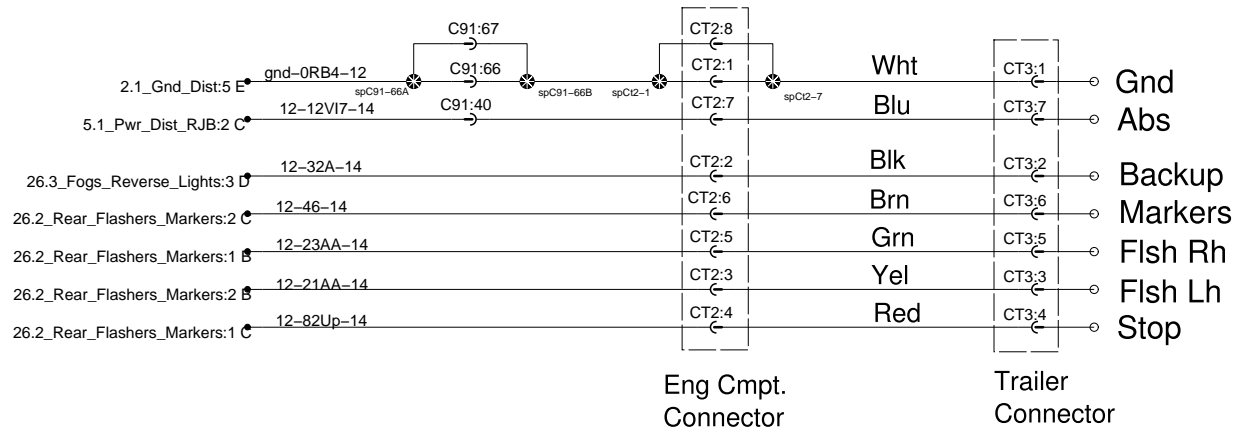

## Front Trailer Connector