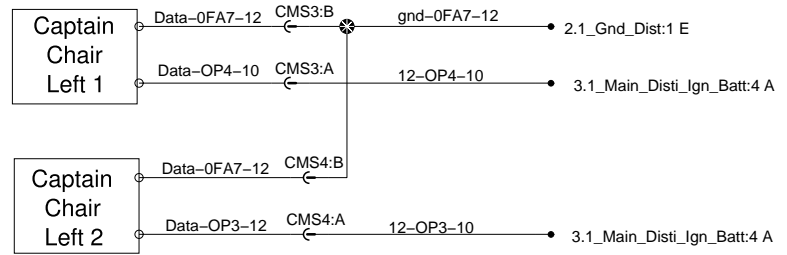

Magnetic switch window ajar LH

Only on H3-45
 Window open = contact close
 Window close = contact open

Magnetic switch window ajar RH

B

B

C

C

Option Captain's Chair