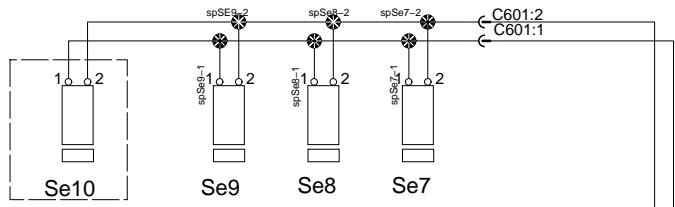

Magnetic switch window ajar LH

Only on H3-45
 Window open = contact close
 Window close = contact open

Magnetic switch window ajar RH

B

B

C

C

Option Captain's Chair