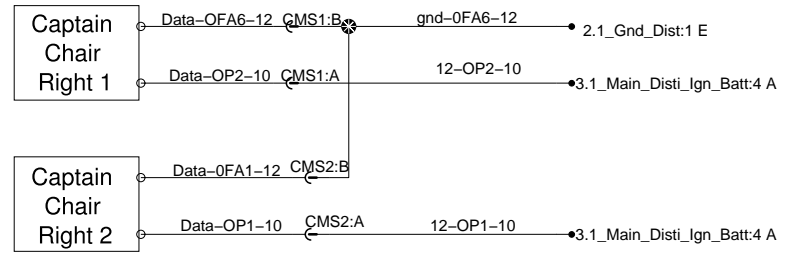

Magnetic switch window ajar LH

Only on H3-45
 Window open = contact close
 Window close = contact open

Magnetic switch window ajar RH

B

B

C

C

Option Captain's Chair