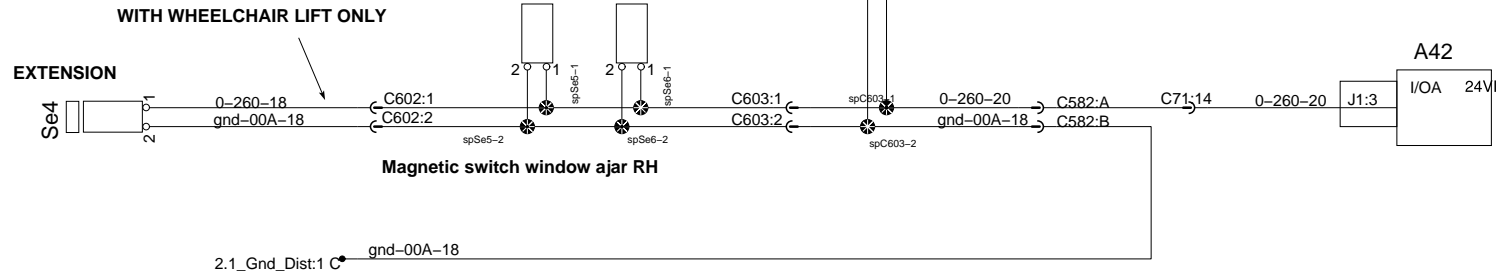

Magnetic switch window ajar LH

Only on H3-45
 Window open = contact close
 Window close = contact open

Magnetic switch window ajar RH

B

B

C

C

Option Captain's Chair