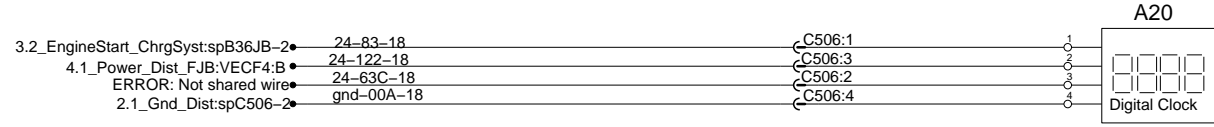

Electronic Destination Sign

Digital Clock

Backup Monitor