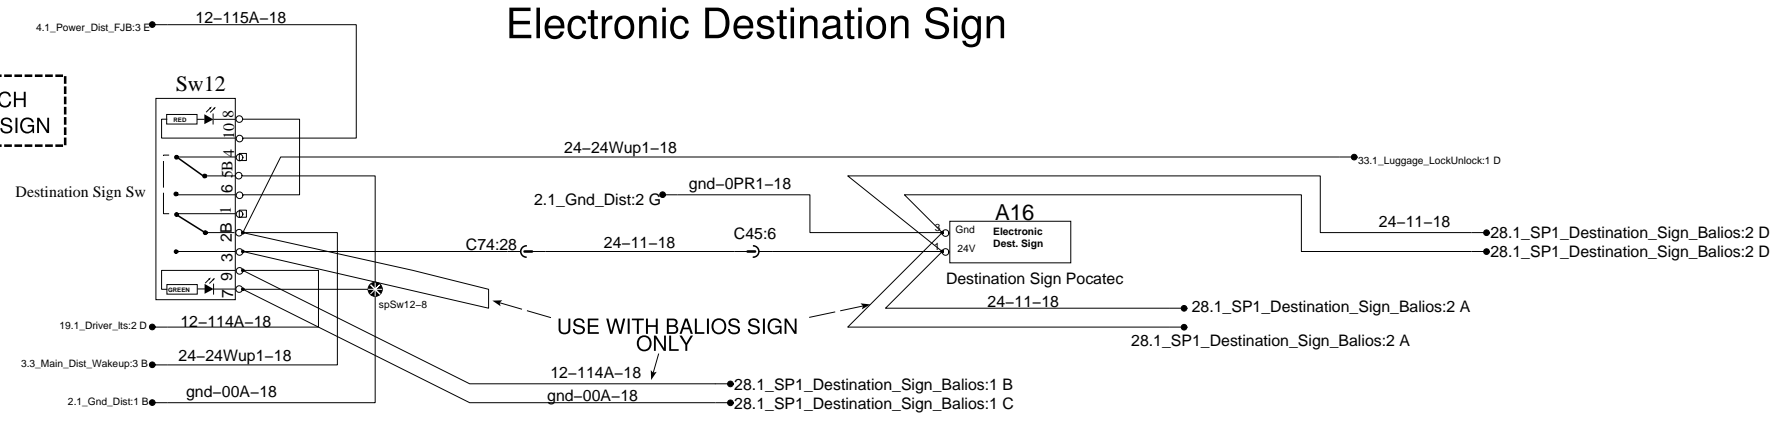

Electronic Destination Sign

REMOVE SWITCH WHEN BALIOS SIGN

Digital Clock

Backup Monitor