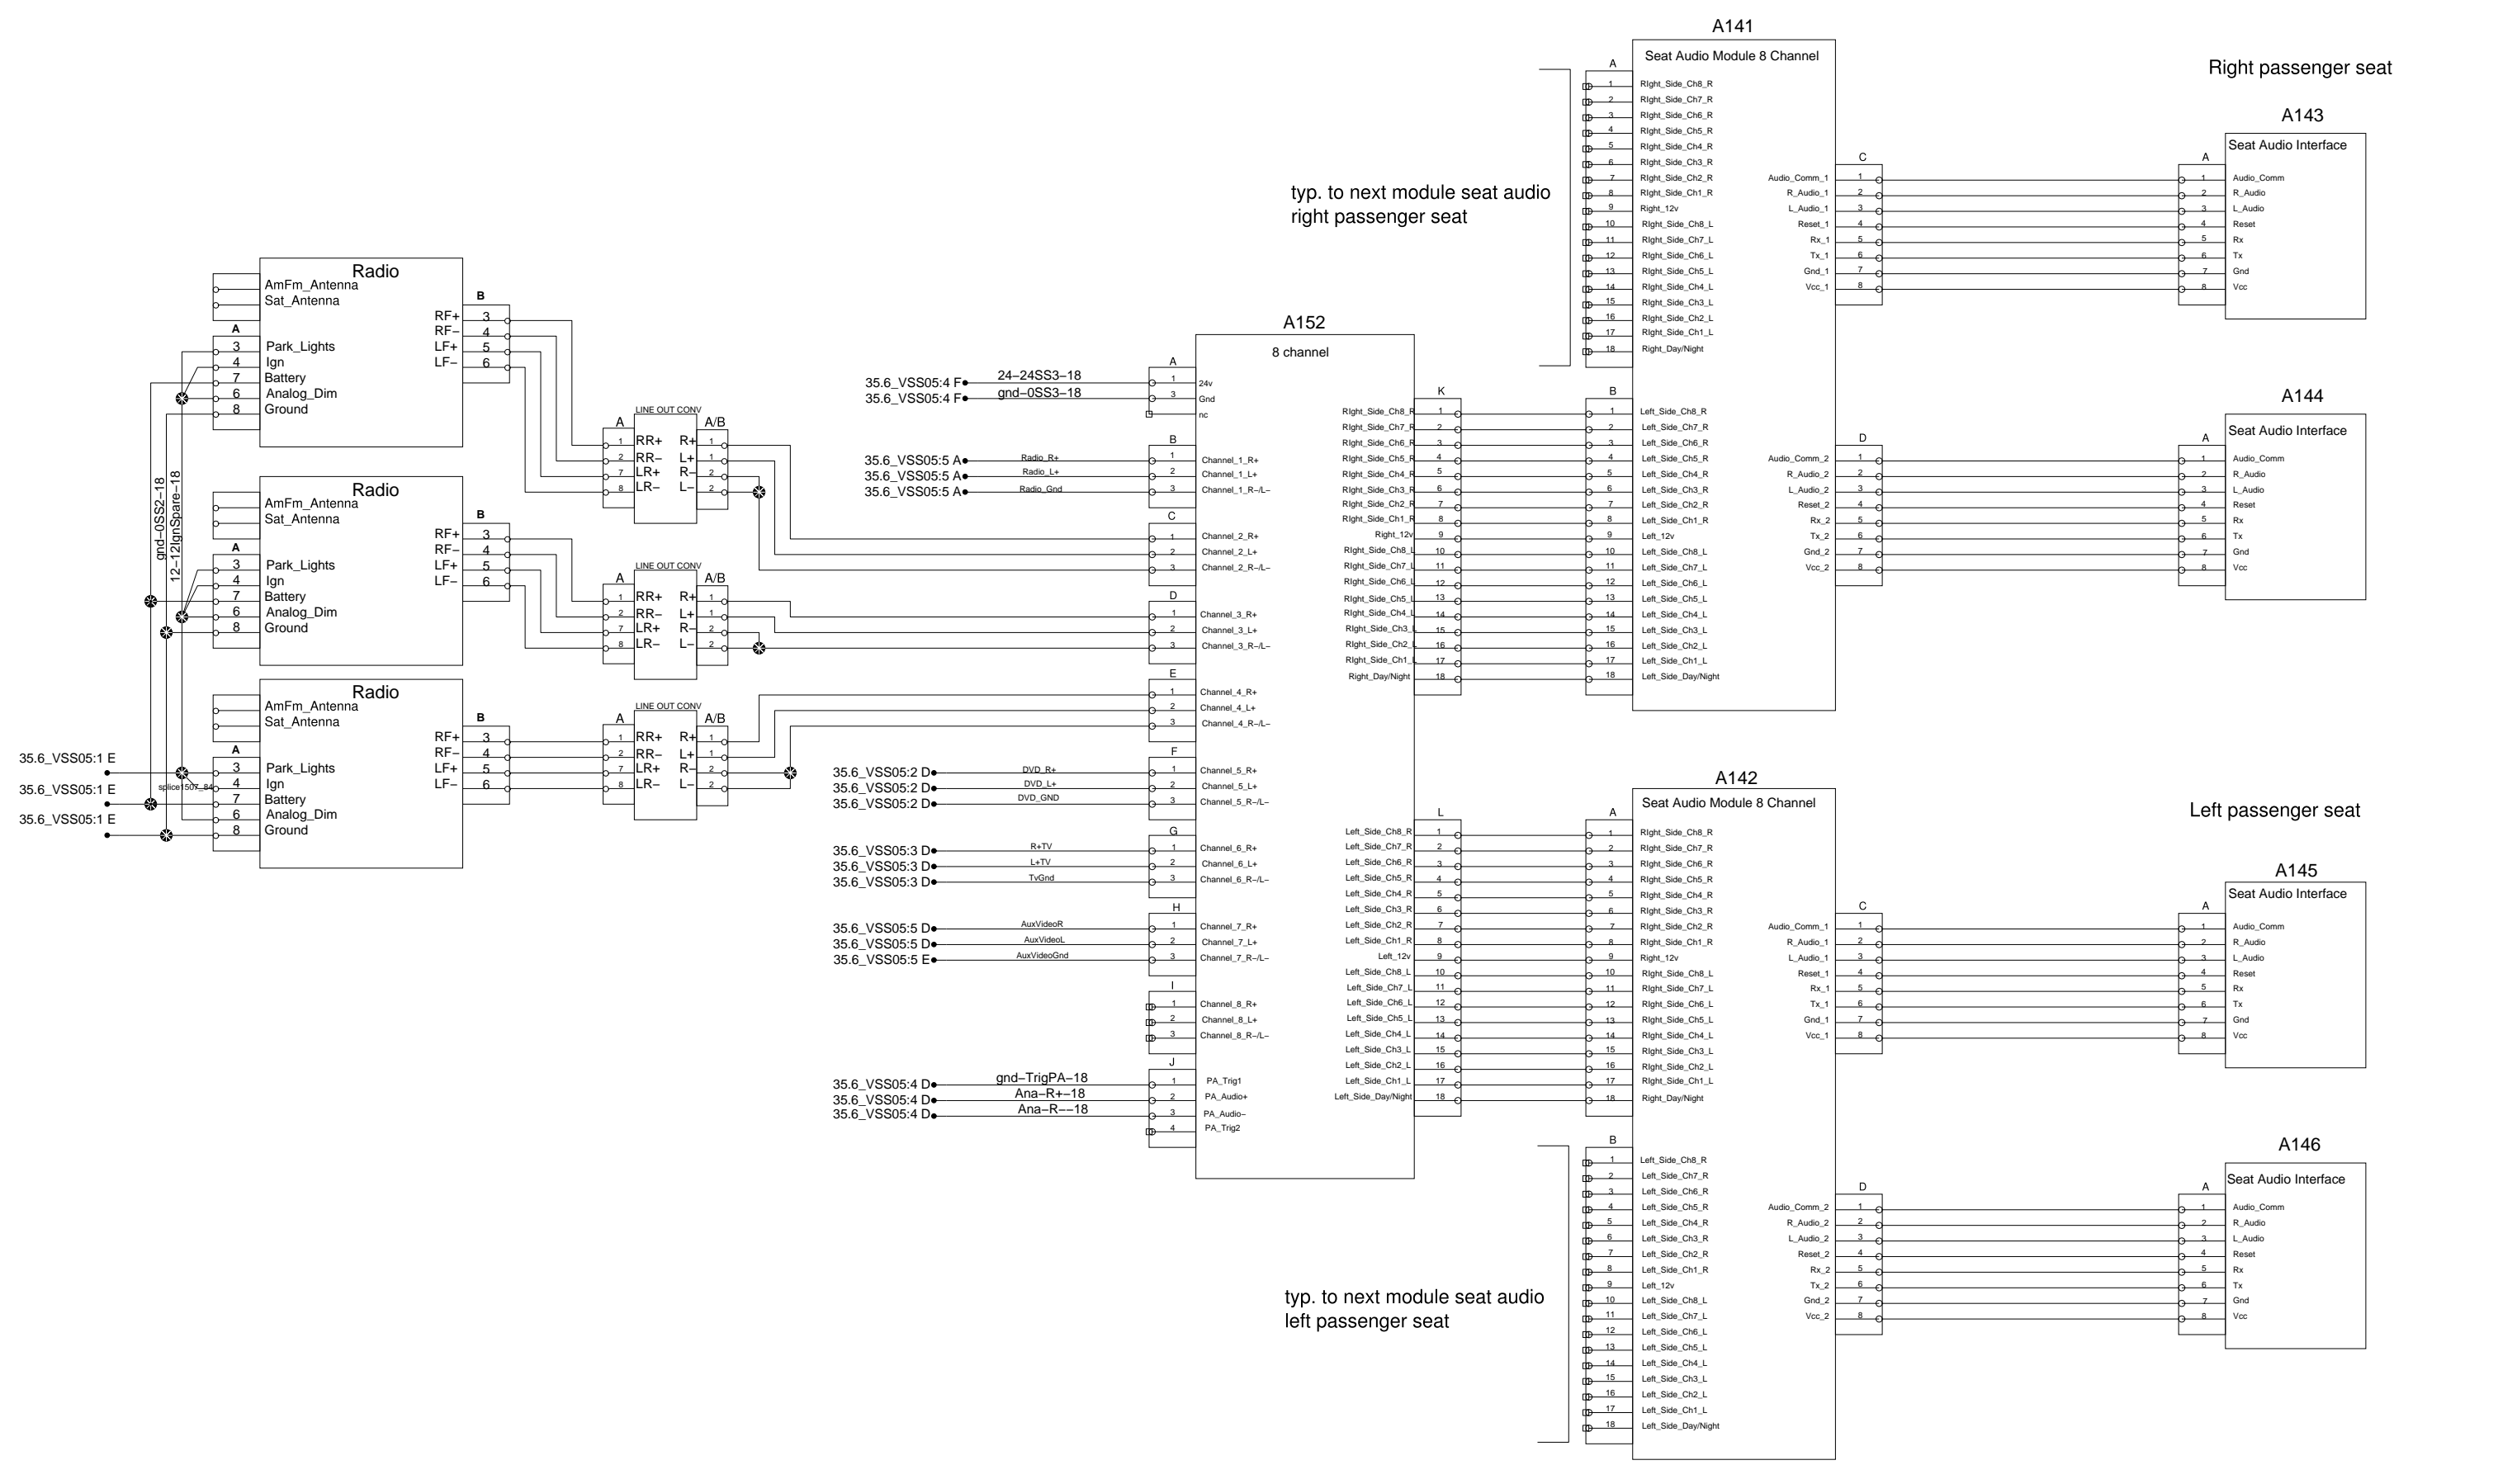

# 8 CHANNEL SEAT AUDIO SYSTEM

typ. to next module seat audio right passenger seat

typ. to next module seat audio left passenger seat