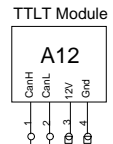

DDDL RJB

DBus

J1939

J1587