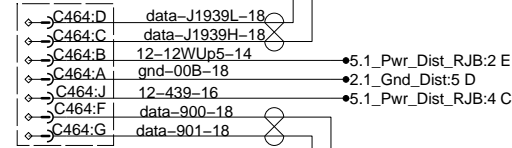

J1939 and J1587 Networks

For Cummins Only
Included in EMS
for Volvo

DDDL RJB