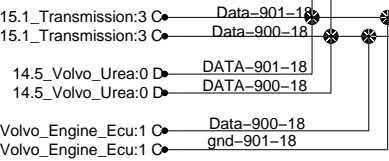

J1939 and J1587 Networks

For Cummins Only
Included in EMS
for Volvo

DDDL RJB