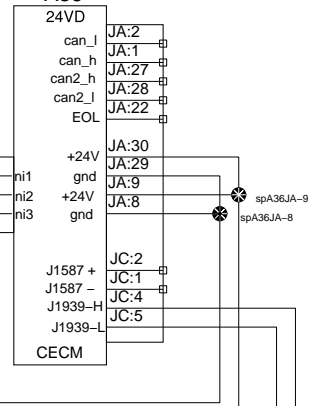

Multiplex Power Supply Distribution

Evaporator Cmpt.

Front Junction Box

A36

6.2_Network:3 B data-J1939L-18
6.2_Network:3 B data-J1939H-18

**OPTION KNEELED
2H/SW A OFF**
24-24Wup1-18 3.3_Main_Dist_Wakeup:3 A