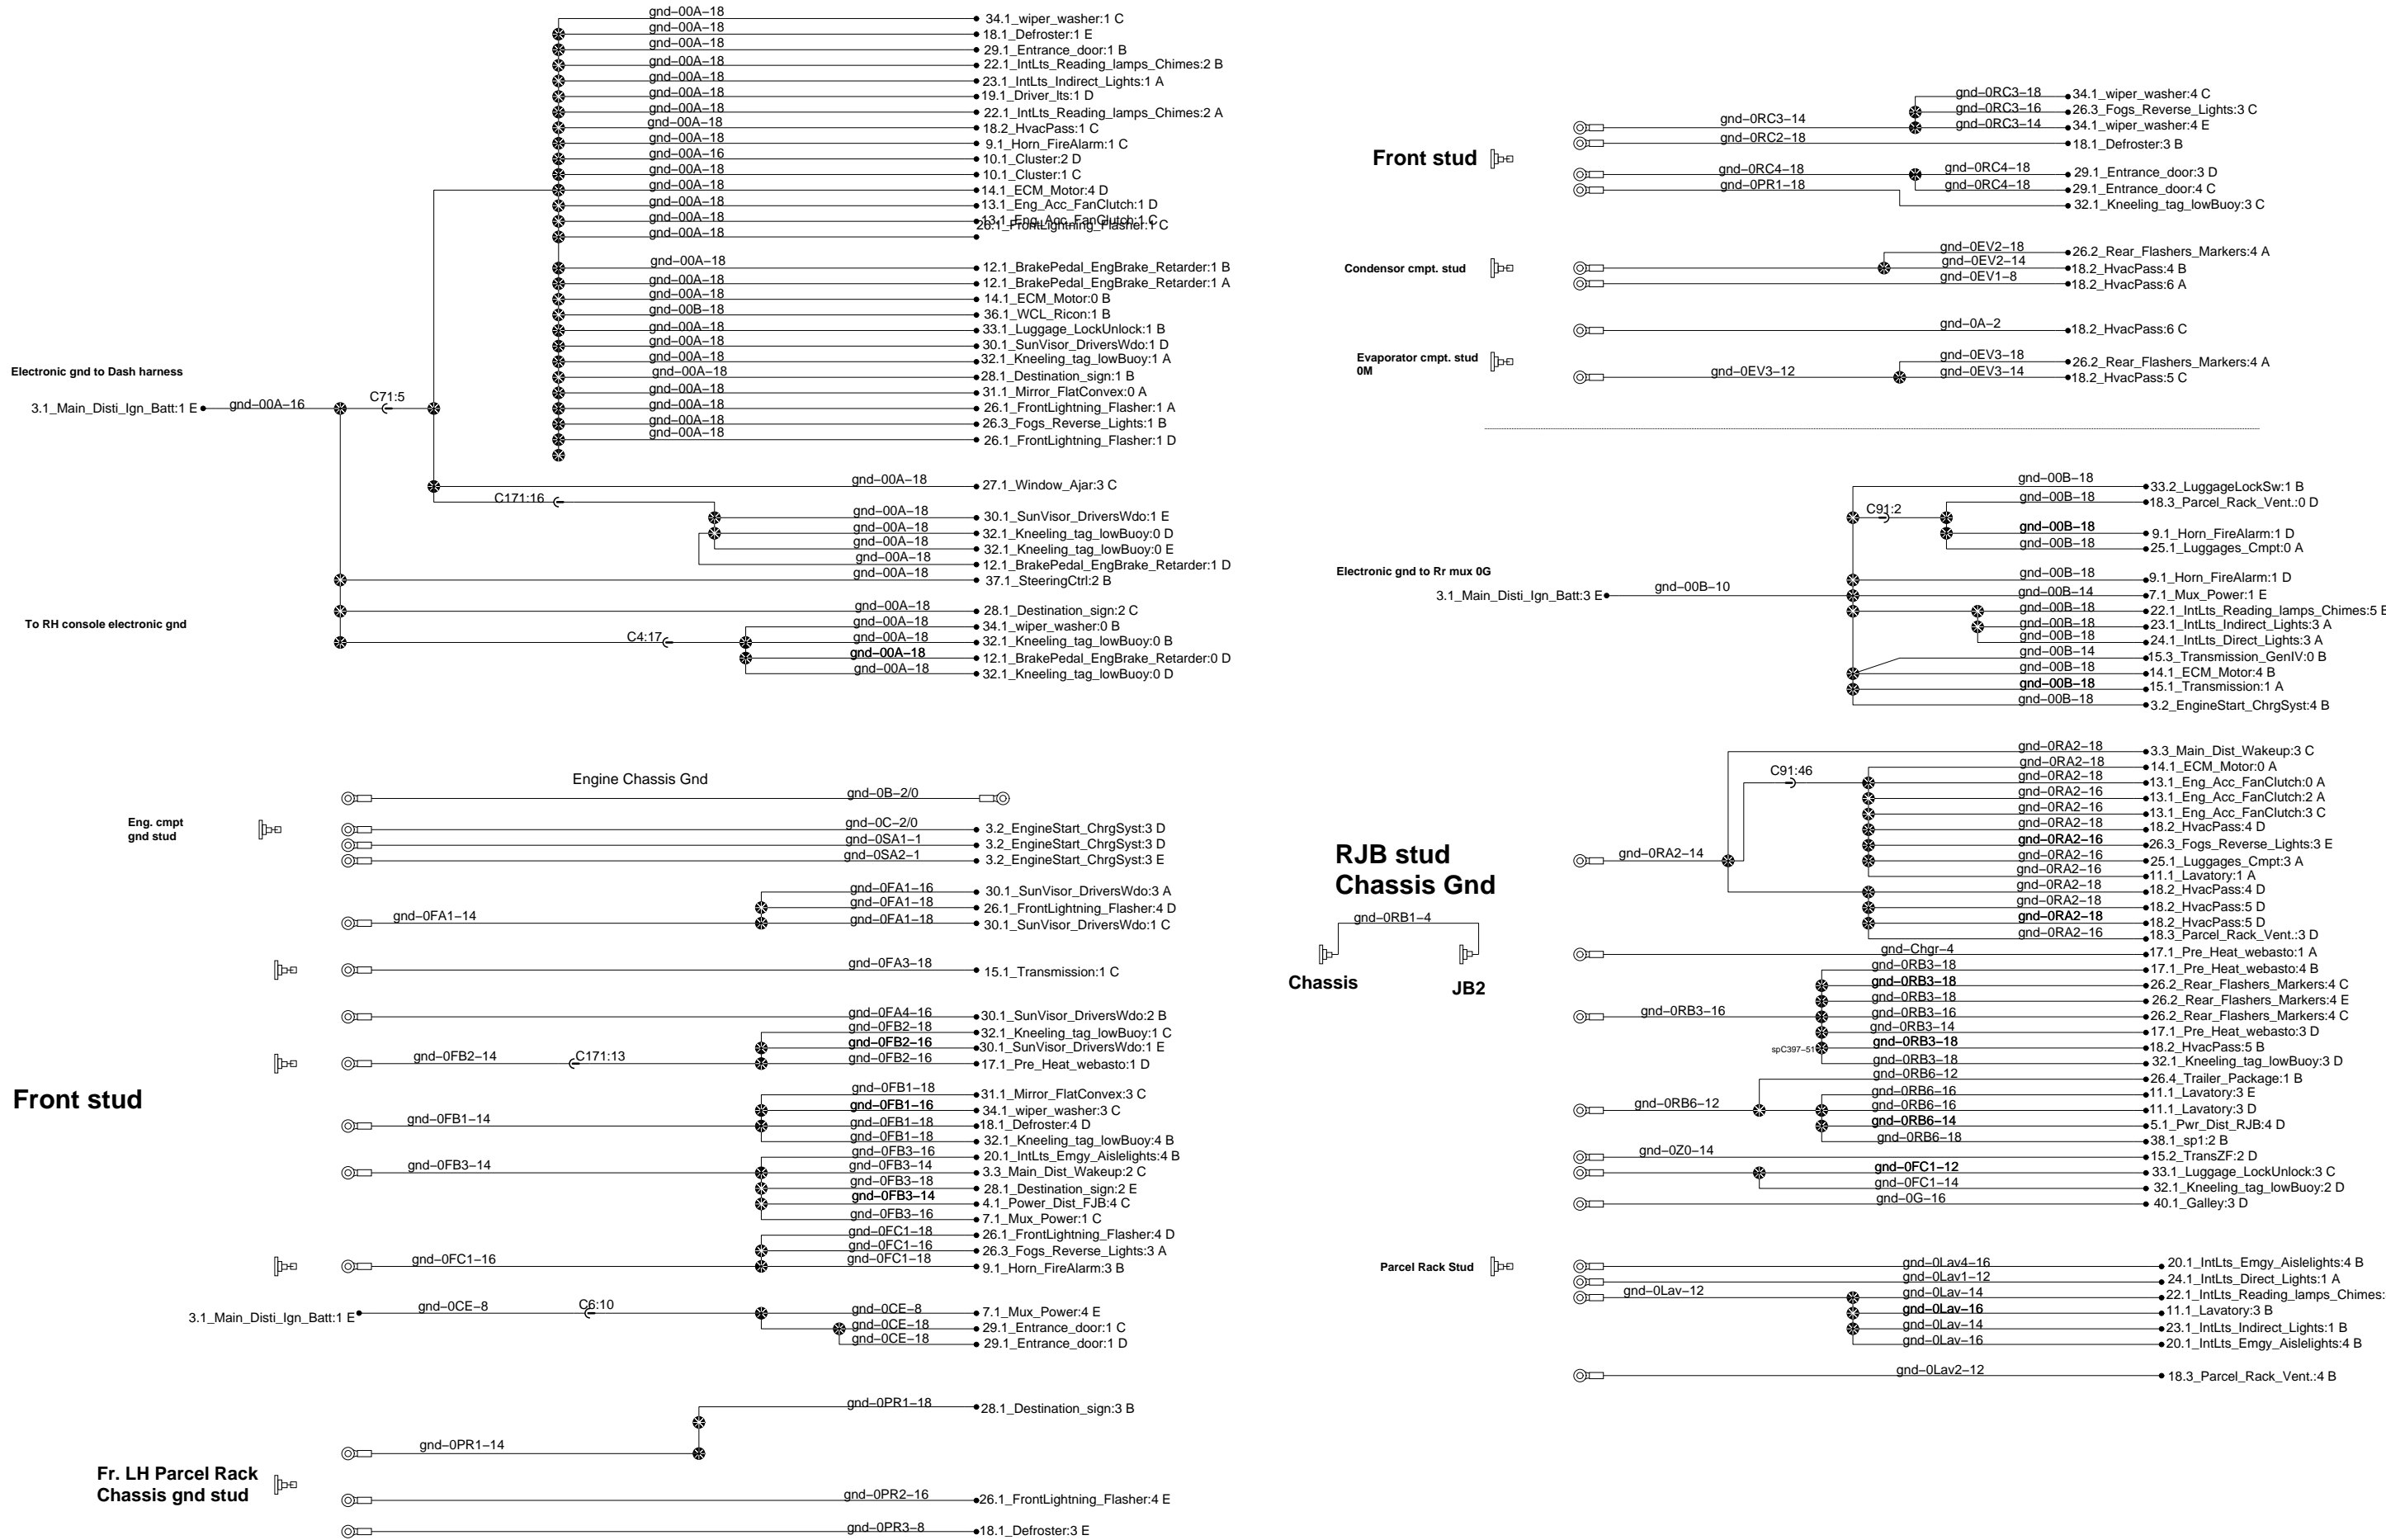

Ground Distribution

Rev:11

Page:2.1

No:D061030

WIRING DIAGRAM

PREVOST®