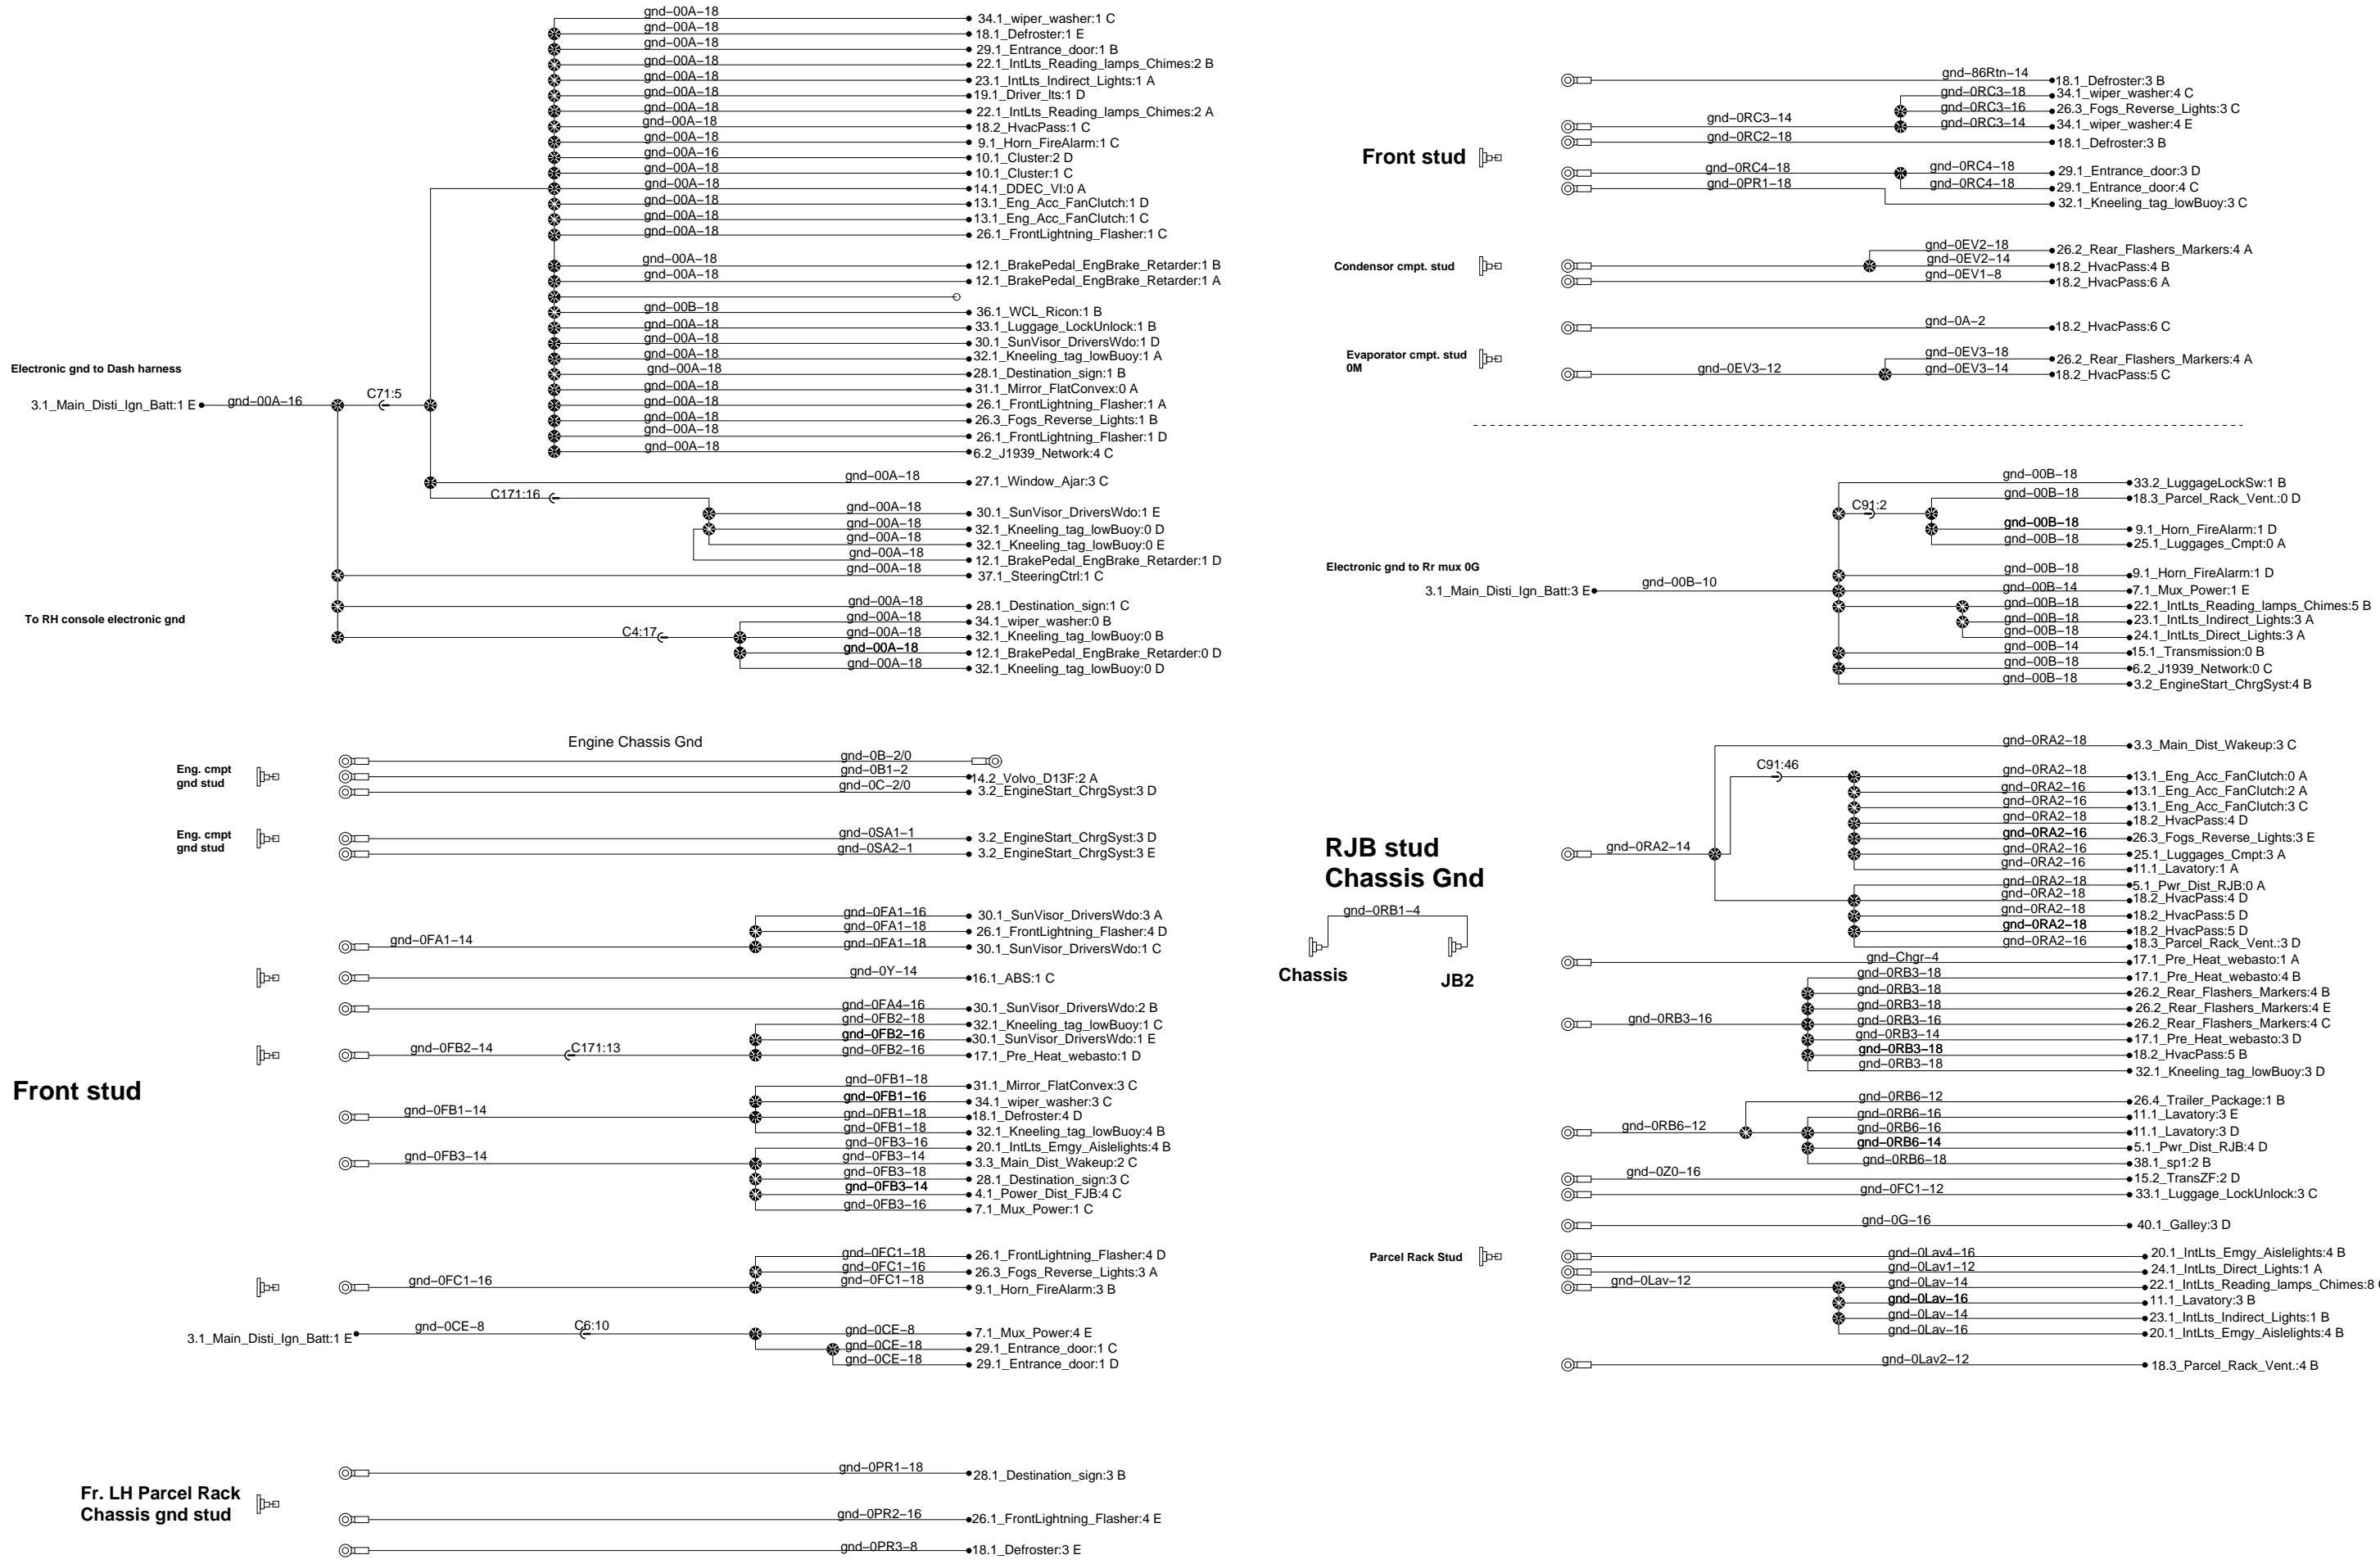

Ground Distribution

Rev:12

Page:2.1

No:D061030

WIRING DIAGRAM

PREVOST®