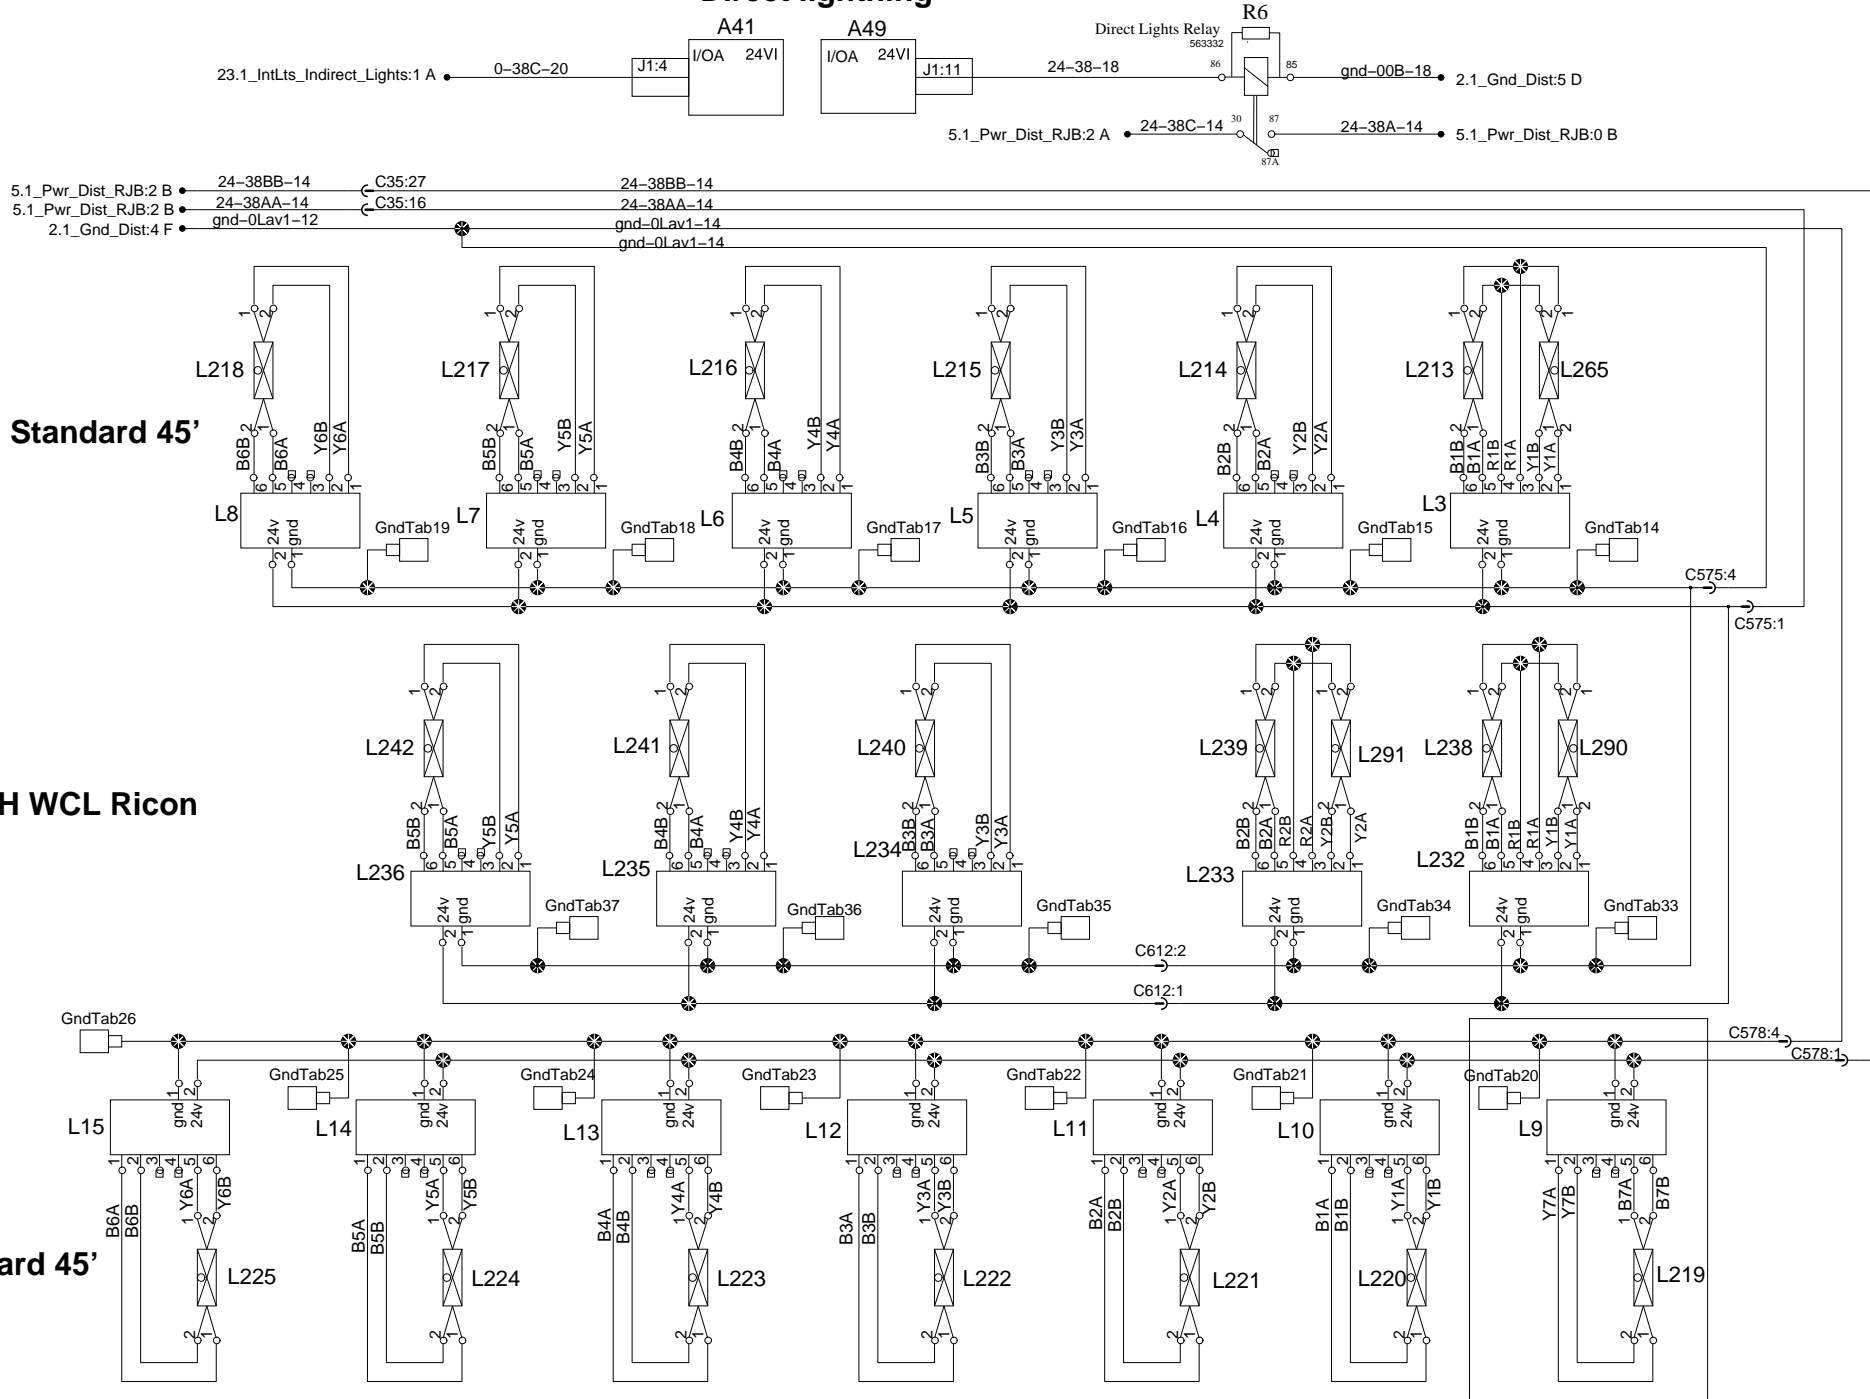

Direct lighting

RH Standard 45'

RH WCL Ricon

LH Standard 45'