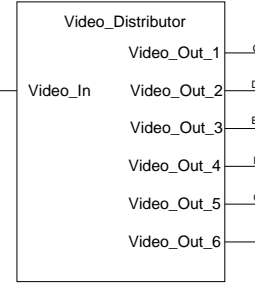

VGA OUTPUT

VGA OUTPUT

OR

VIDEO DISTRIBUTION

FRONT MONITOR

PREVOST®