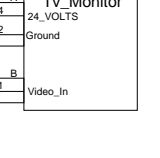

VGA OUTPUT

VGA OUTPUT

OR

VIDEO DISTRIBUTION

FRONT MONITOR

PREVOST®