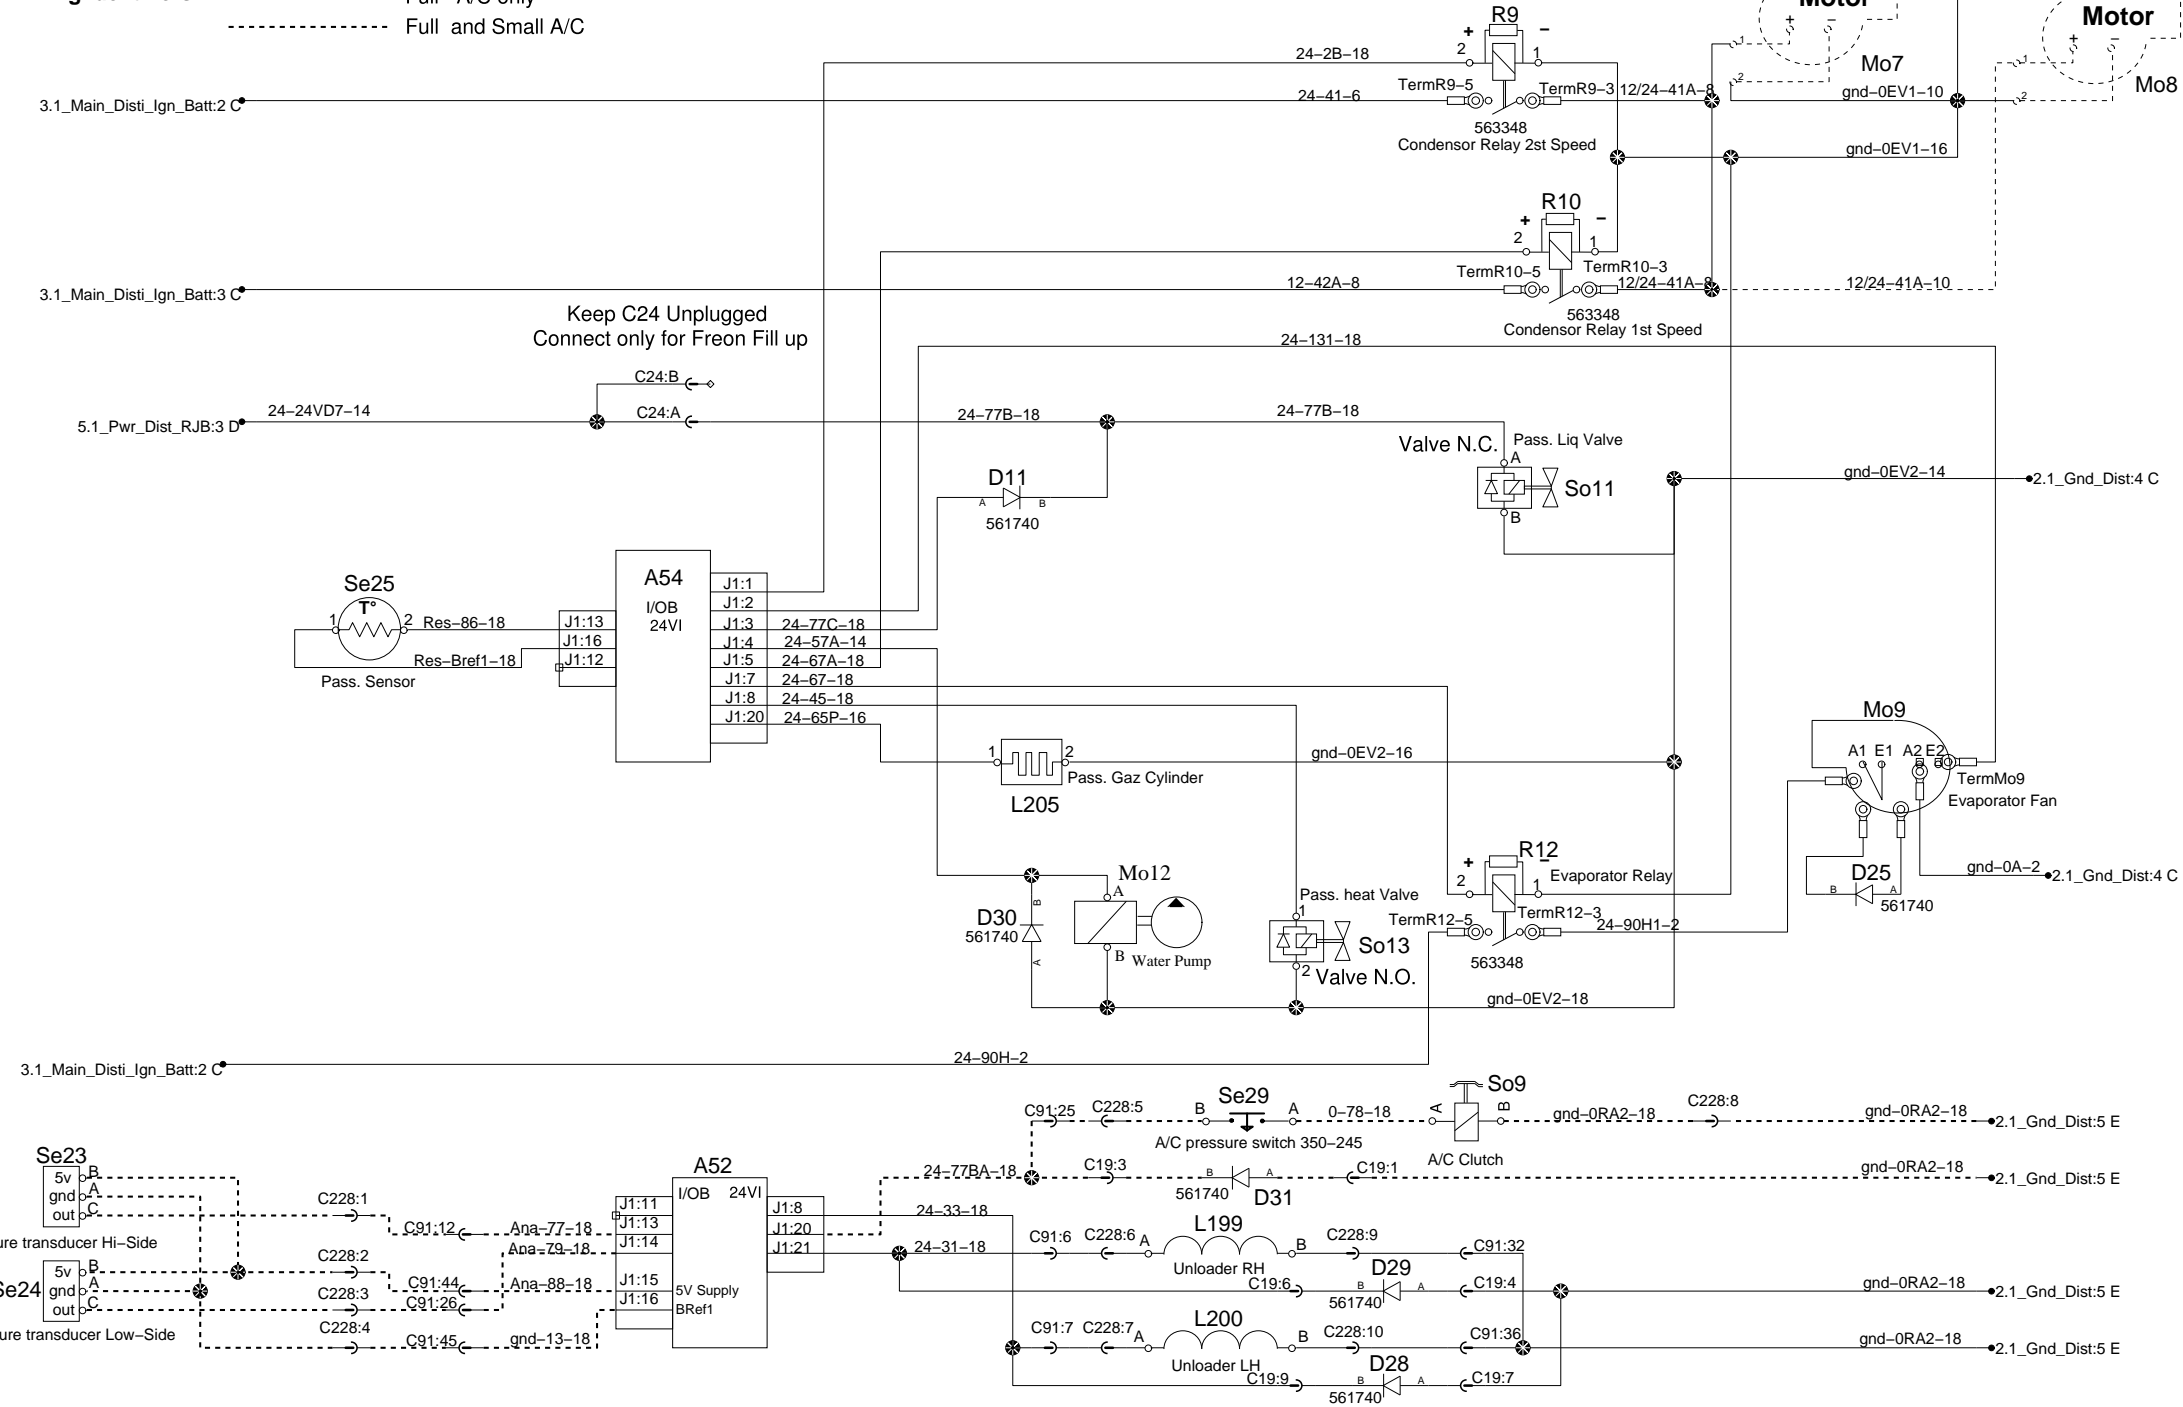

Hvac

Wiring identifiers

- Full A/C only
- - - - - Full and Small A/C

Keep C24 Unplugged
Connect only for Freon Fill up