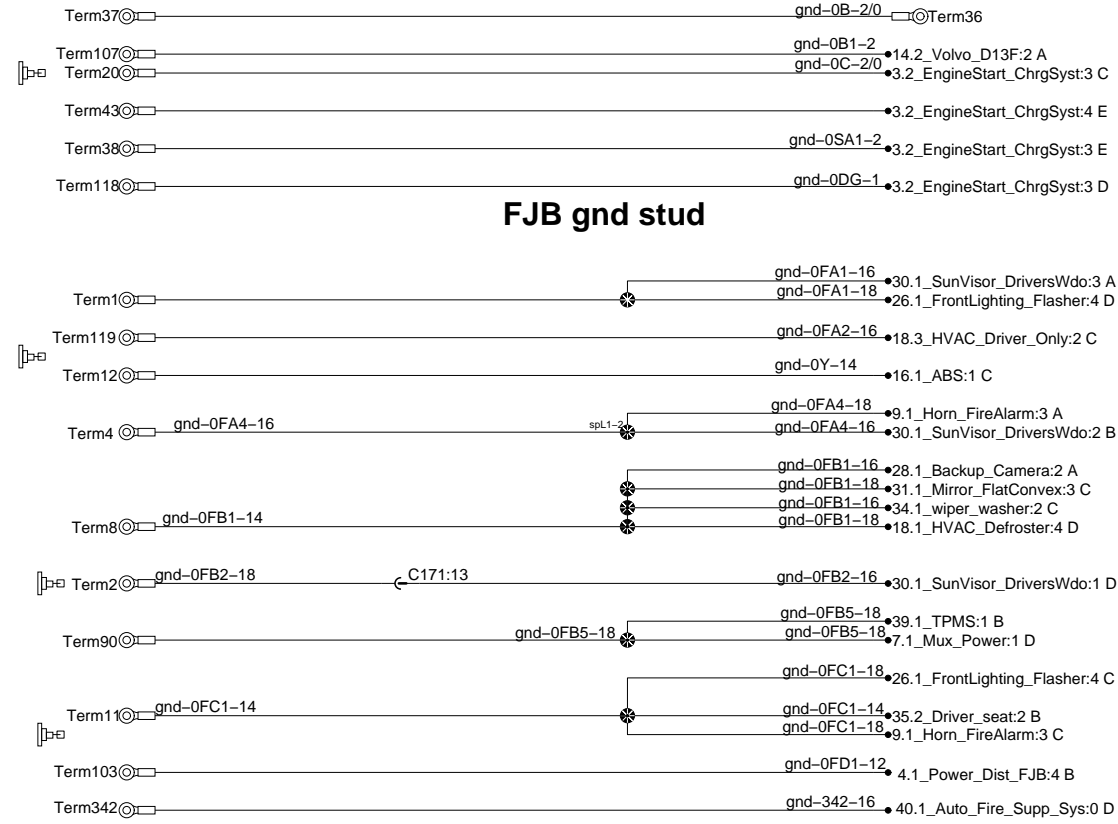

To LH console electronic gnd

To RH console electronic gnd

Eng. cmpt gnd stud

FJB gnd stud