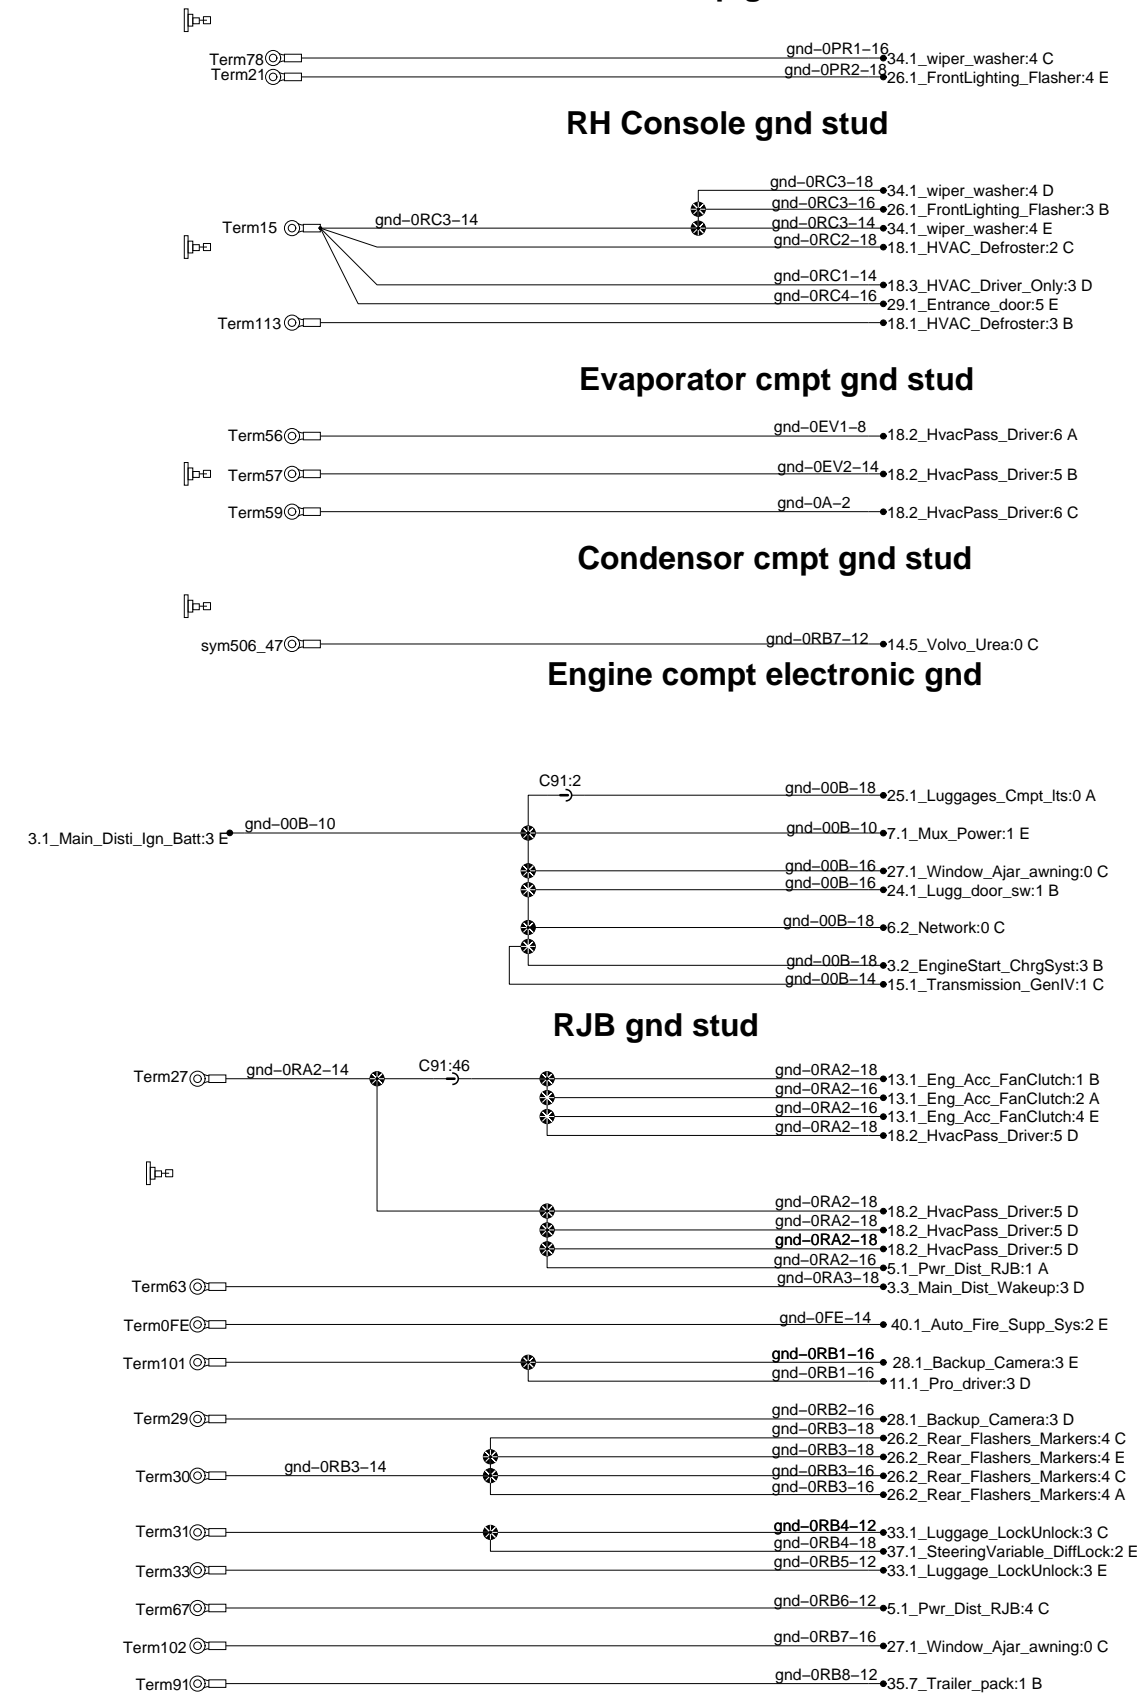

Front Top gnd stud

RH Console gnd stud

Evaporator cmpt gnd stud

Condensor cmpt gnd stud

Engine cmpt electronic gnd

RJB gnd stud