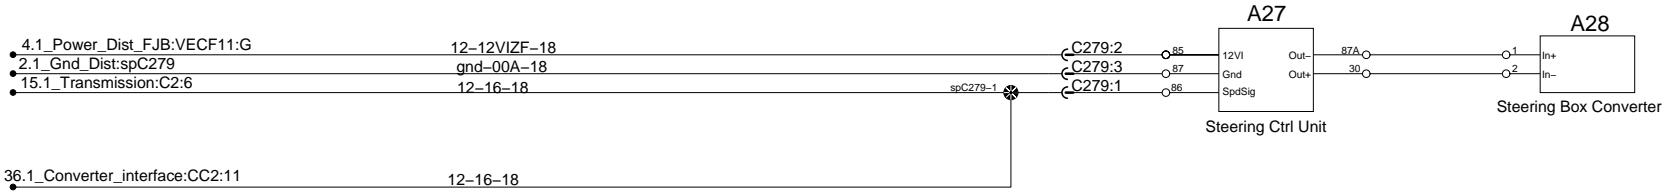

ZF Steering Control

DIFFERENTIAL LOCK < 5 MPH option (not installed)