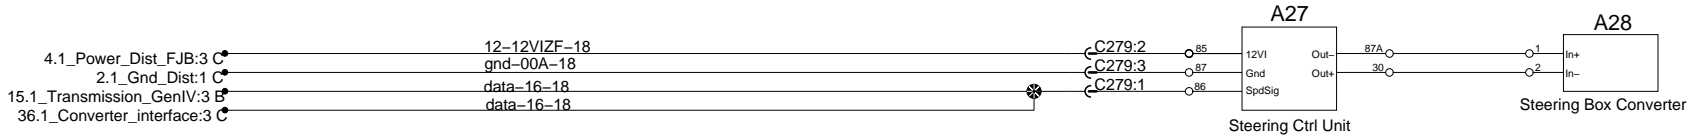

ZF Steering Control

DIFFERENTIAL LOCK < 5 MPH option (not installed)