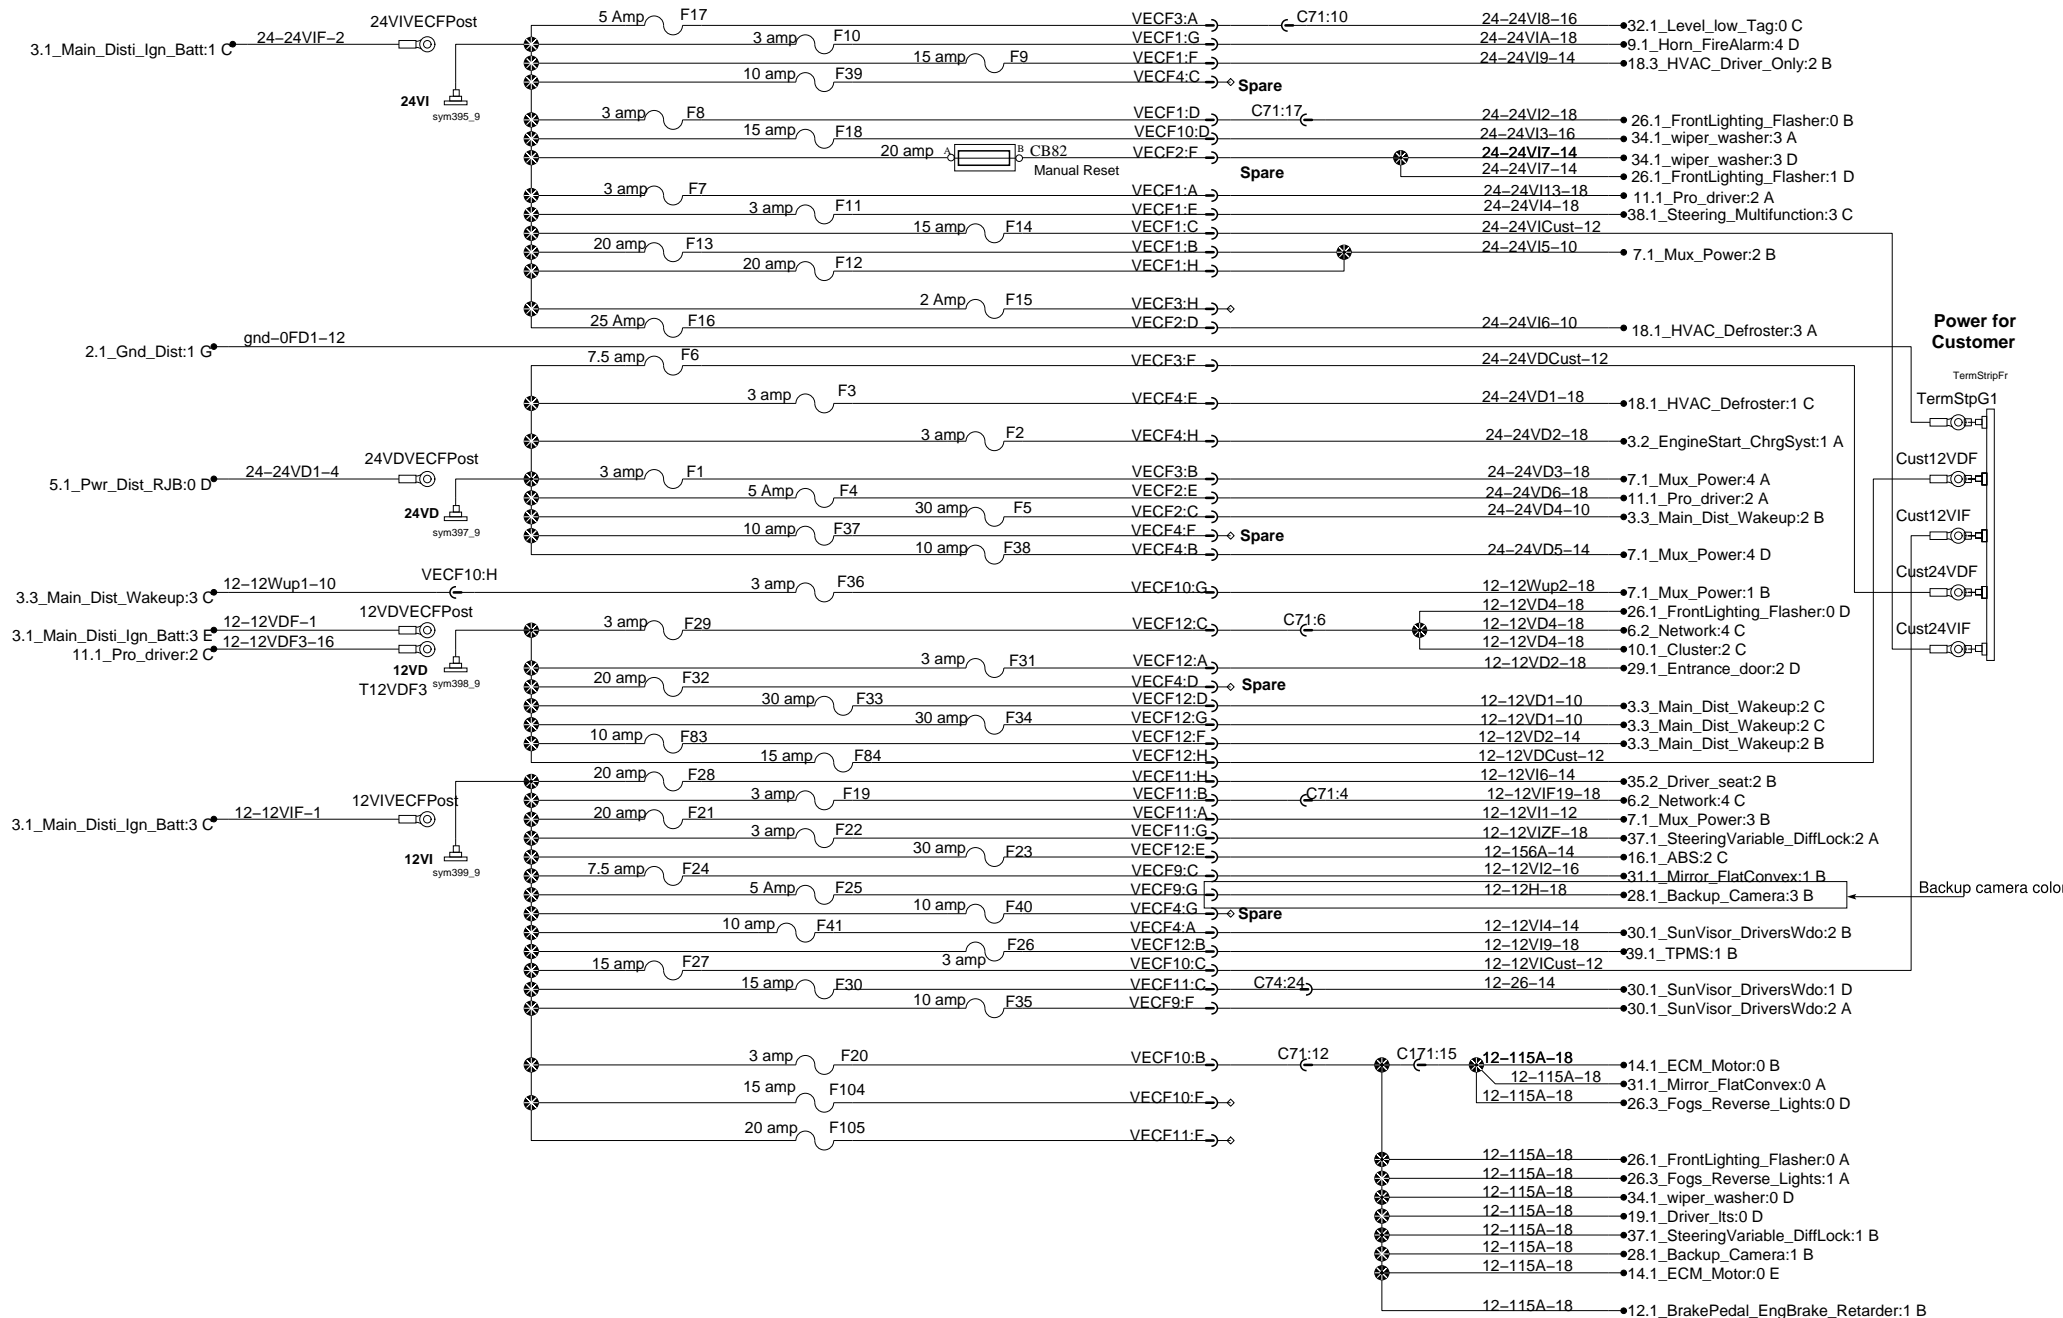

Power Distribution Front Junction Box

Power for Customer

- TermStripFr
- TermStpG1
- Cust12VDF
- Cust12VIF
- Cust24VDF
- Cust24VIF
- Backup camera color