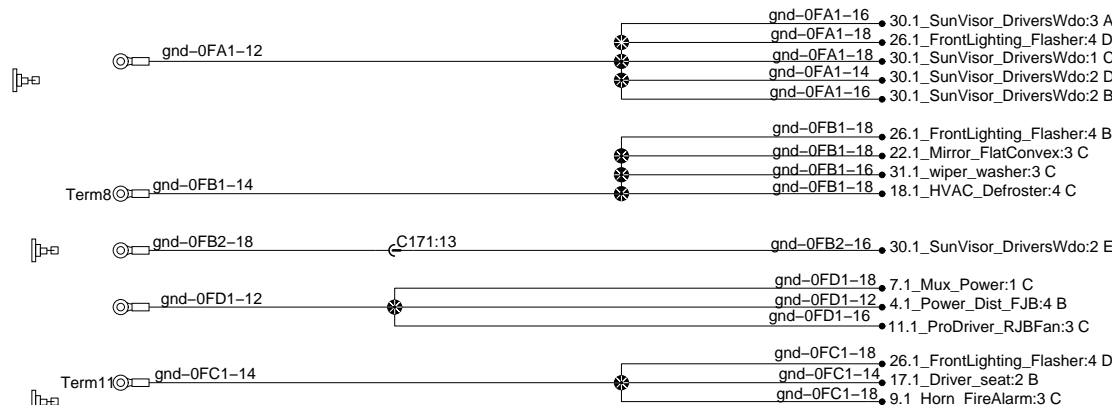

Ground Distribution

Electronic gnd to Dash harness

To LH console electronic gnd

To RH console electronic gnd

Eng. cmpt gnd stud

FJB gnd stud

Front Top gnd stud

RH Console gnd stud