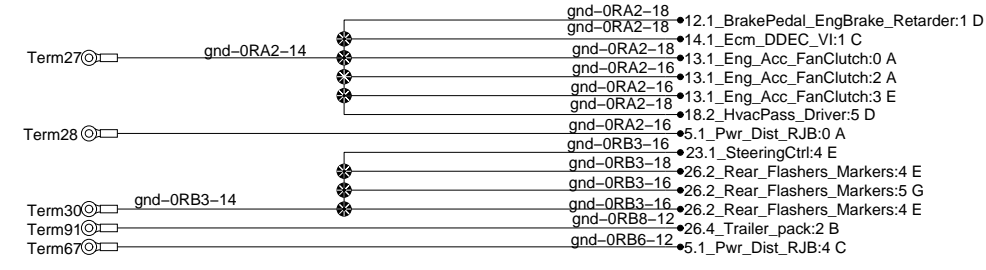

Eng Cmpt gnd stud