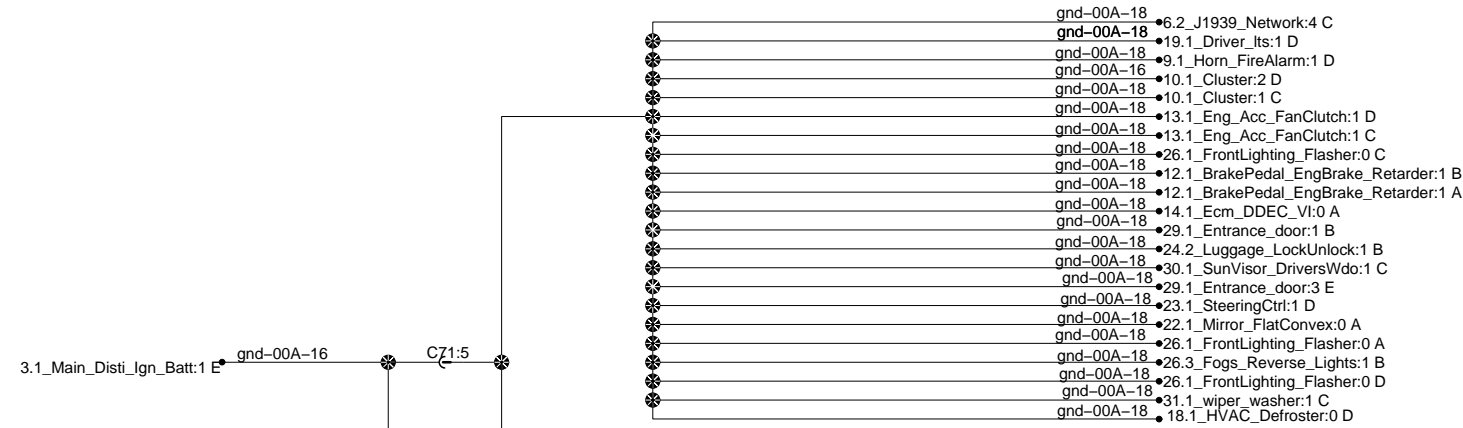

Ground Distribution

Electronic gnd to Dash harness

To LH console electronic gnd

To RH console electronic gnd

Eng. cmpt gnd stud

FJB gnd stud

Front Top gnd stud

RH Console gnd stud