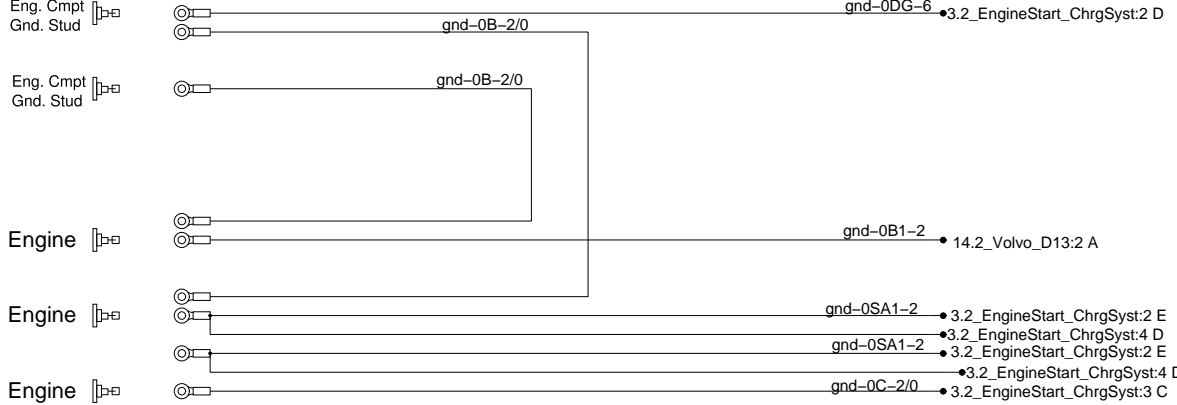

Ground Distribution

Electronic gnd to Dash harness

To LH console electronic gnd

To RH console electronic gnd

Eng. cmpt gnd stud

FJB gnd stud

Front Top gnd stud

RH Console gnd stud