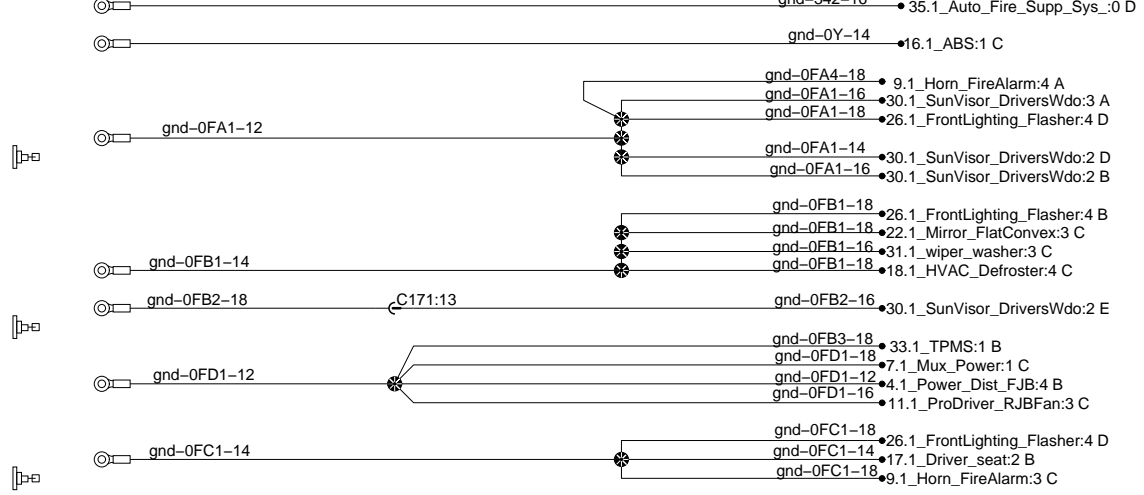

Ground Distribution

Electronic gnd to Dash harness

To LH console electronic gnd

To RH console electronic gnd

Eng. cmpt gnd stud

FJB gnd stud

Front Top gnd stud

RH Console gnd stud