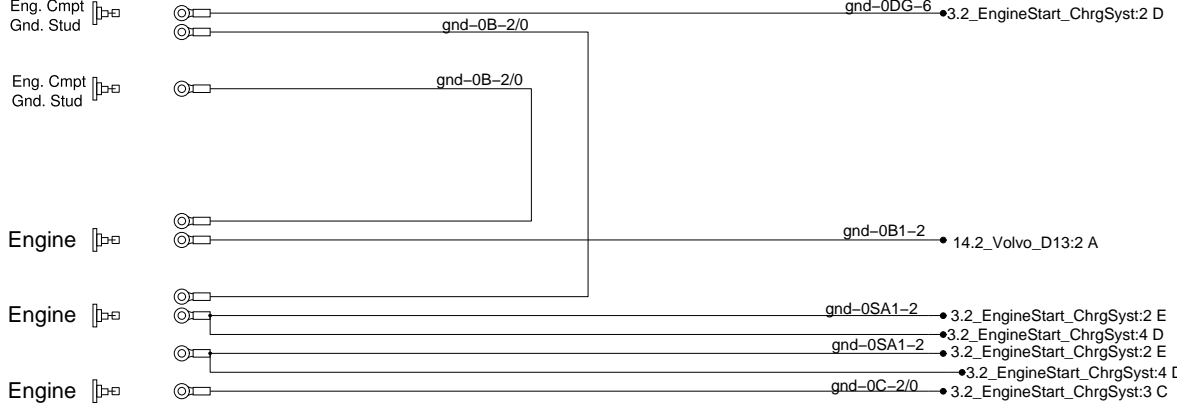

Ground Distribution

Electronic gnd to Dash harness

To LH console electronic gnd

To RH console electronic gnd

Eng. cmpt gnd stud

FJB gnd stud

Front Top gnd stud

RH Console gnd stud