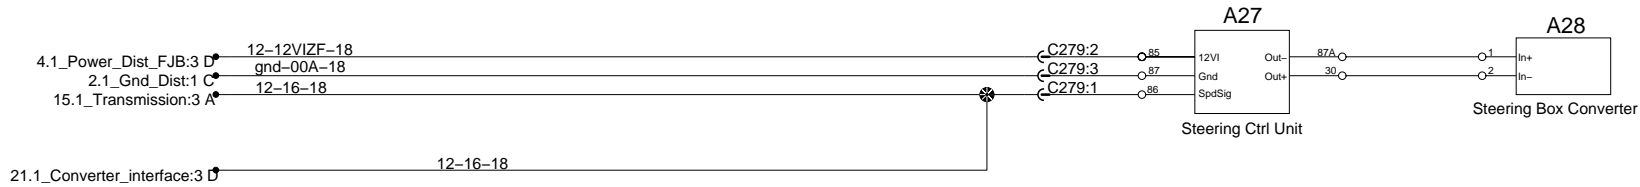

ZF Steering Control

DIFFERENTIAL LOCK 5 MPH option (not installed)