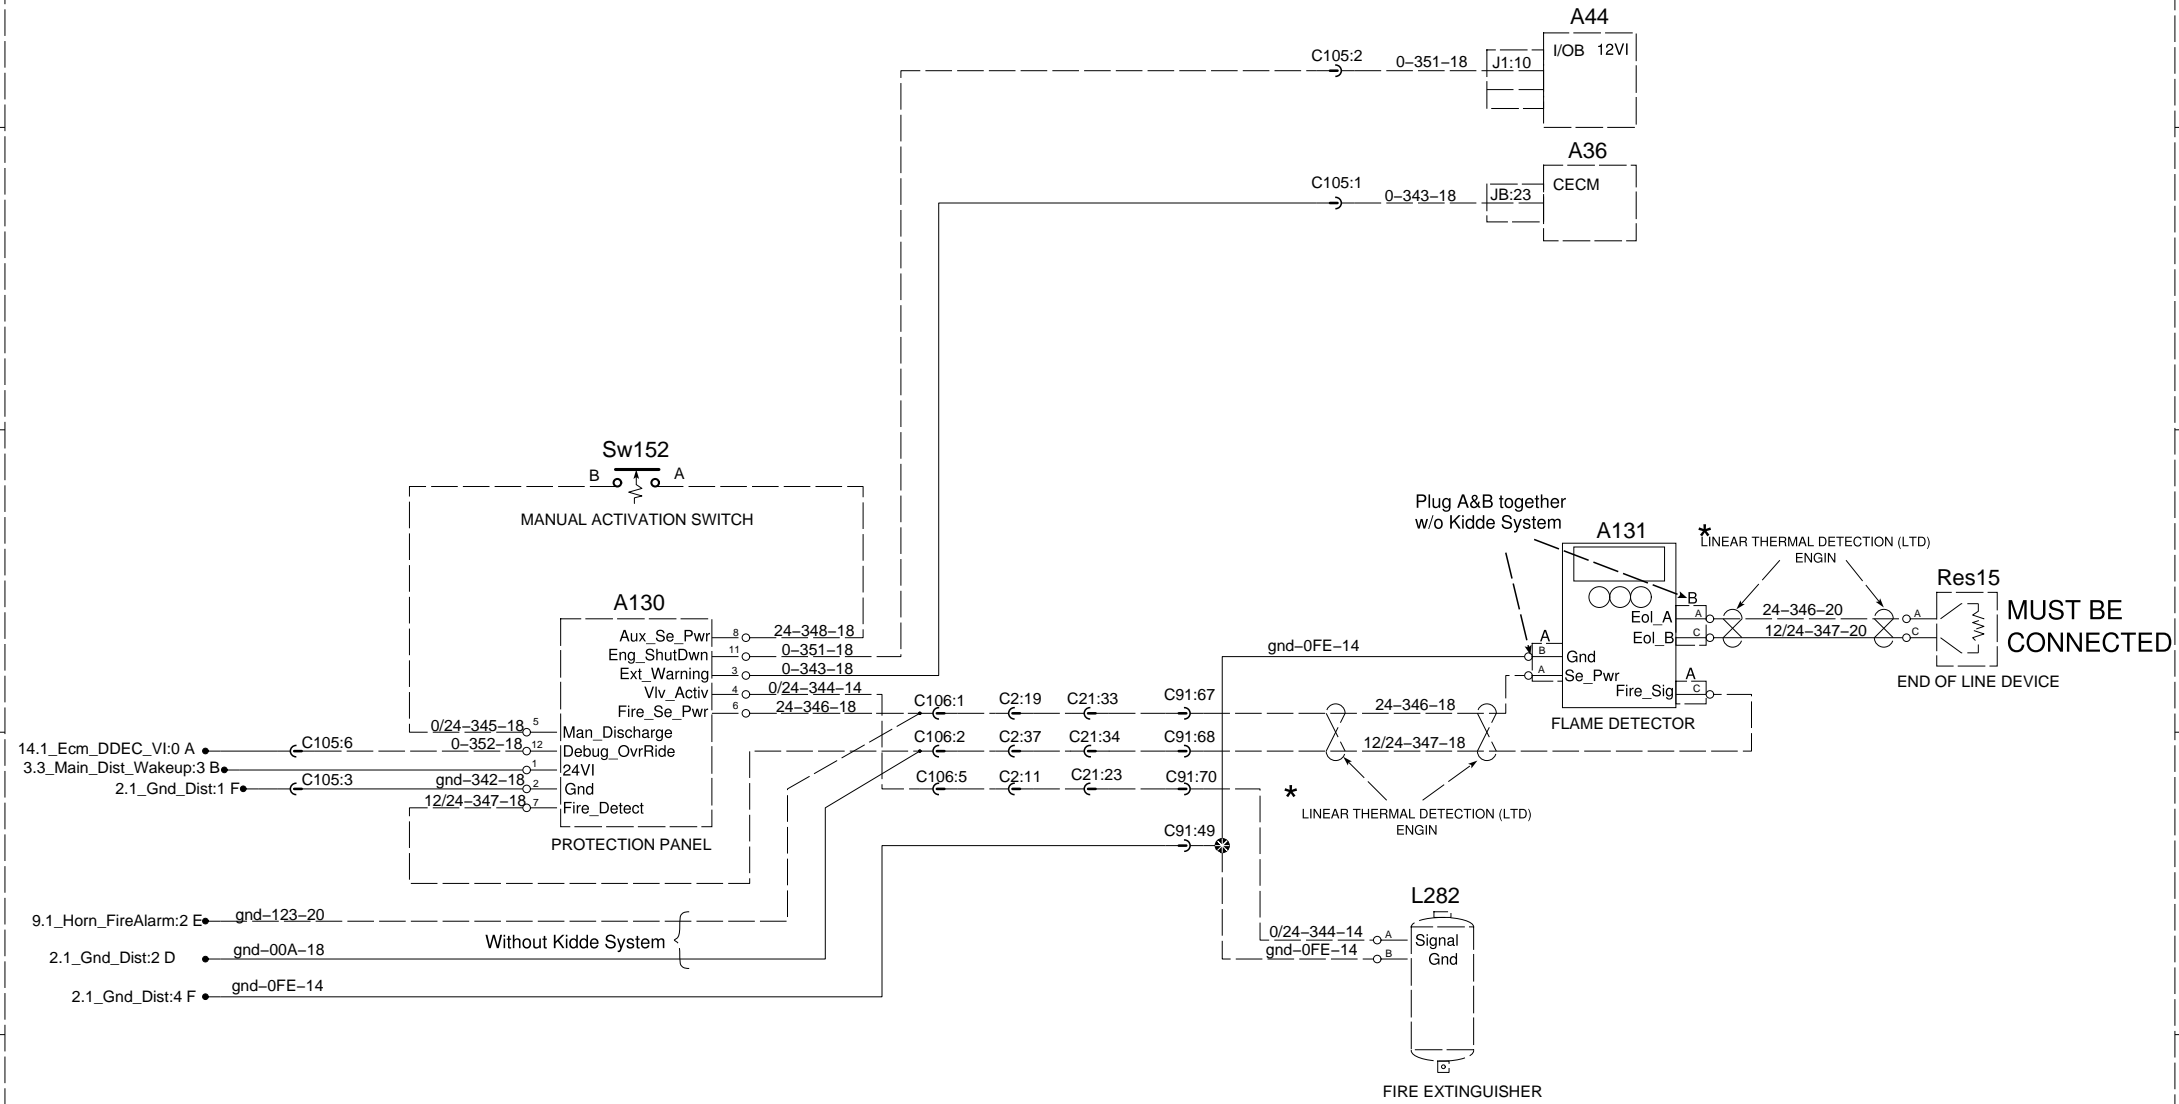

Automatic Fire Suppression System

MUST BE CONNECTED

*LTD ARE RATED TO ALARM BETWEEN 334F (168C) AND 356F (180C), IF THE TEMPERATURE-SENSITIVE INSULATION MELT, THE TWO WIRES GIVE A SIGNAL BY A SHORT-CIRCUITING.