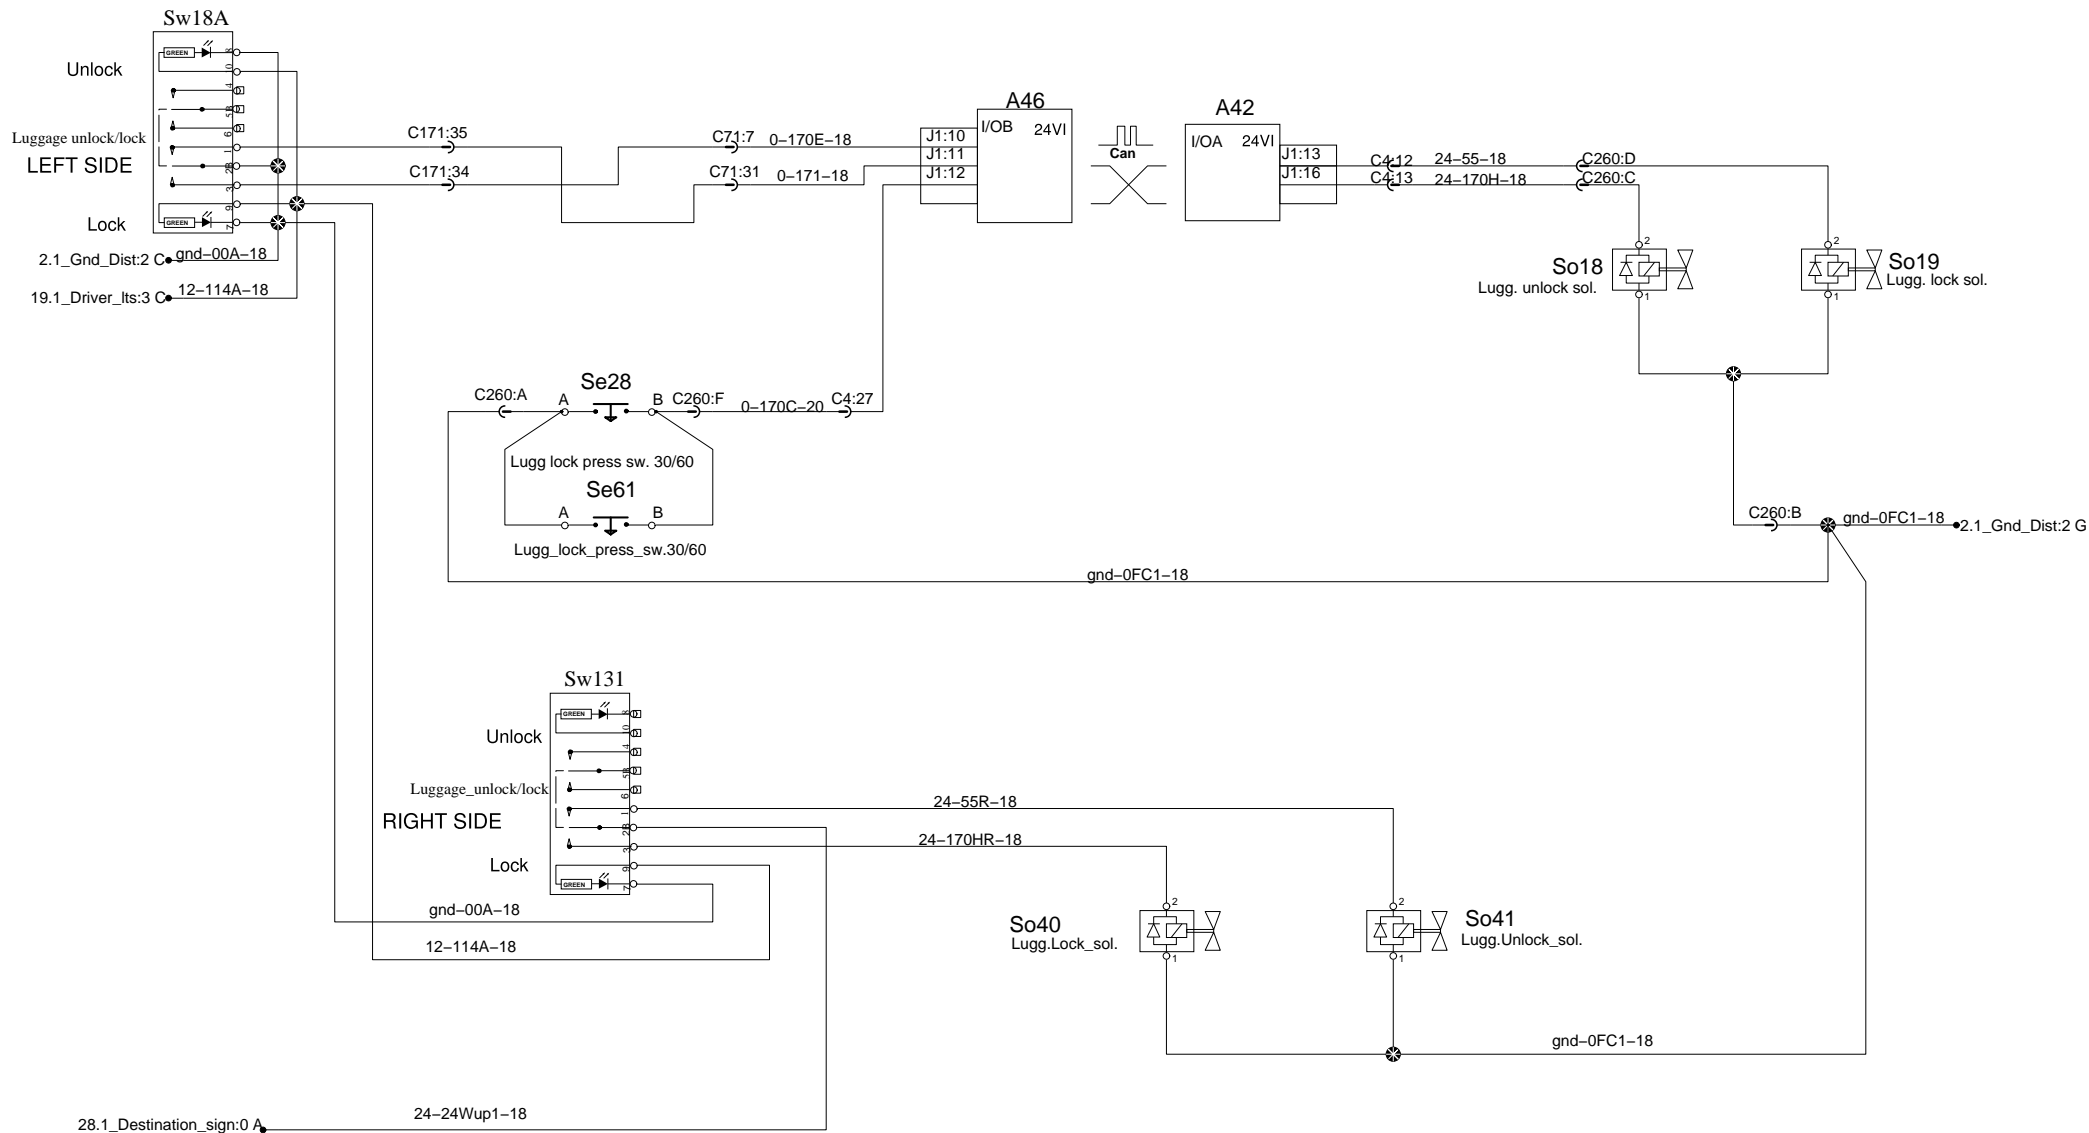

# Luggage door Lock/Unlock

FROM DESTINATION SIGN SWITCH