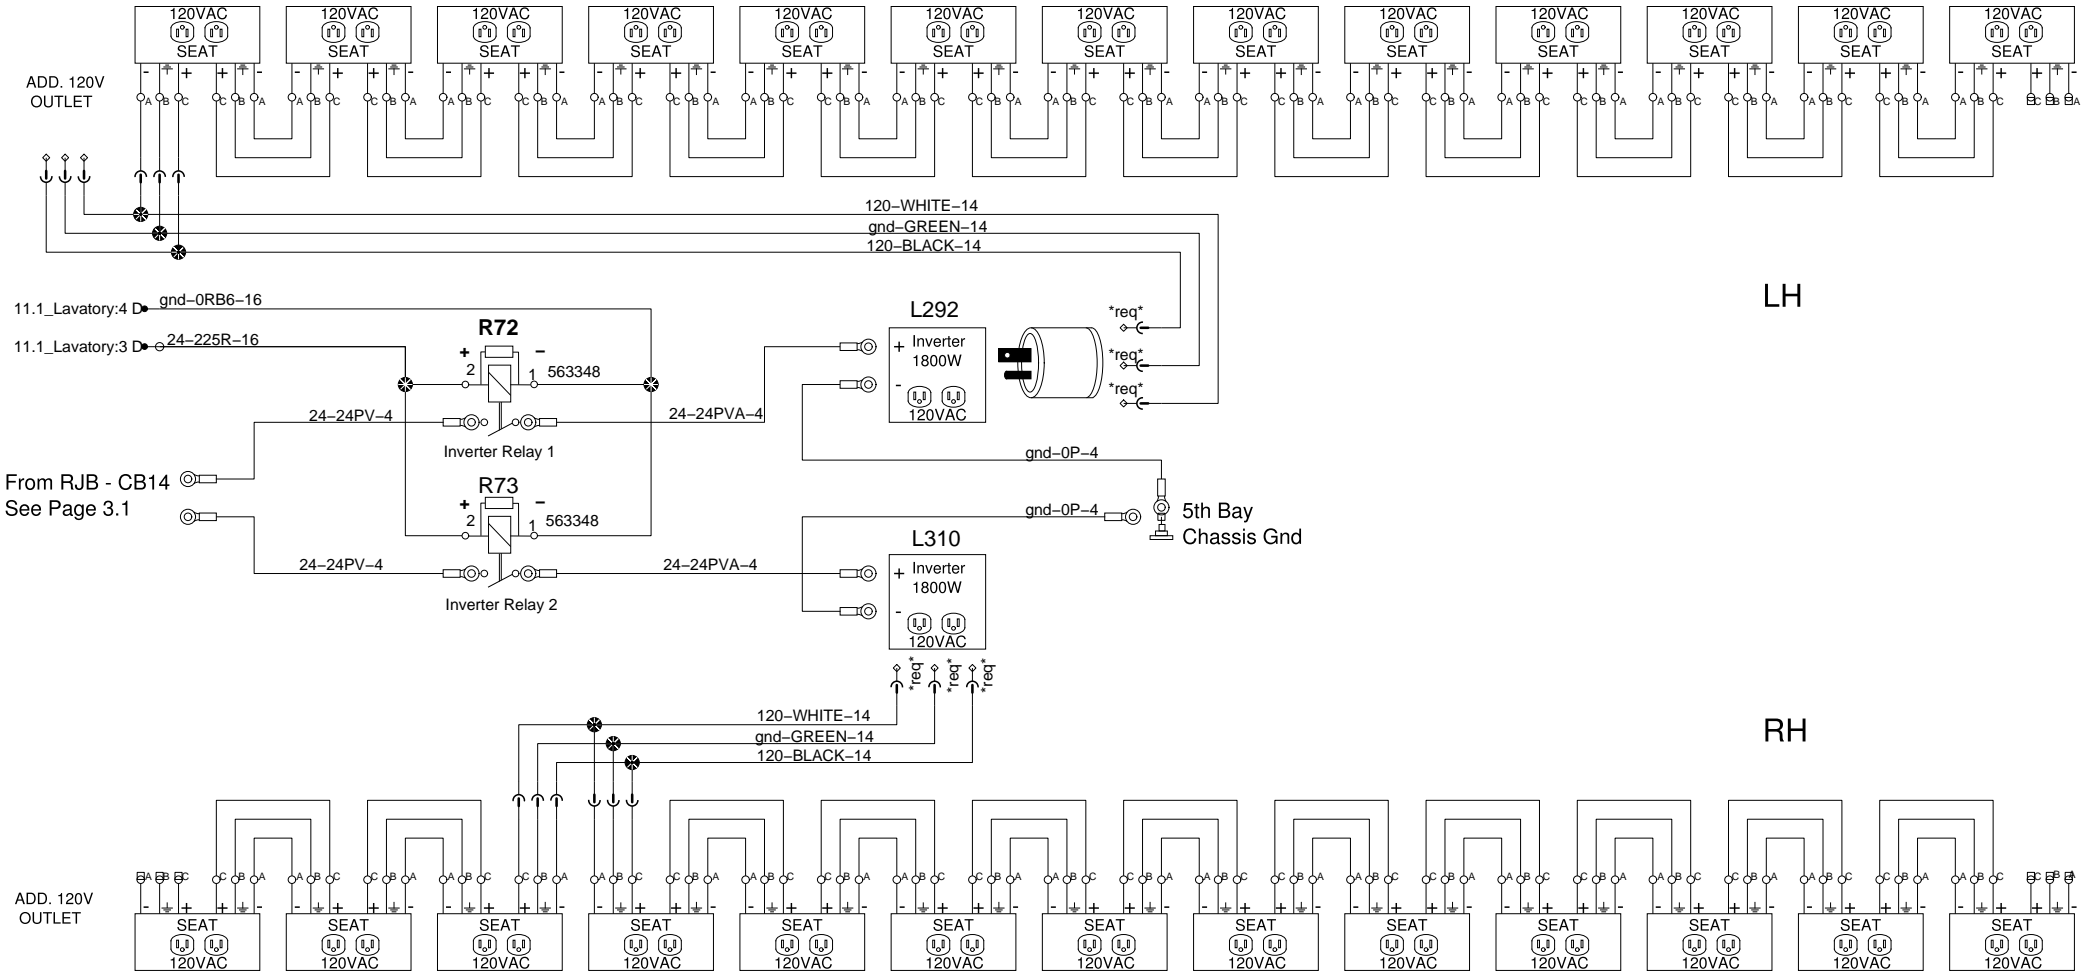

INVERTERS & 120VAC OUTLETS

REAR

FRONT

Modesty Panel

From RJB - CB14
See Page 3.1

ADD. 120V
OUTLET

Modesty Panel