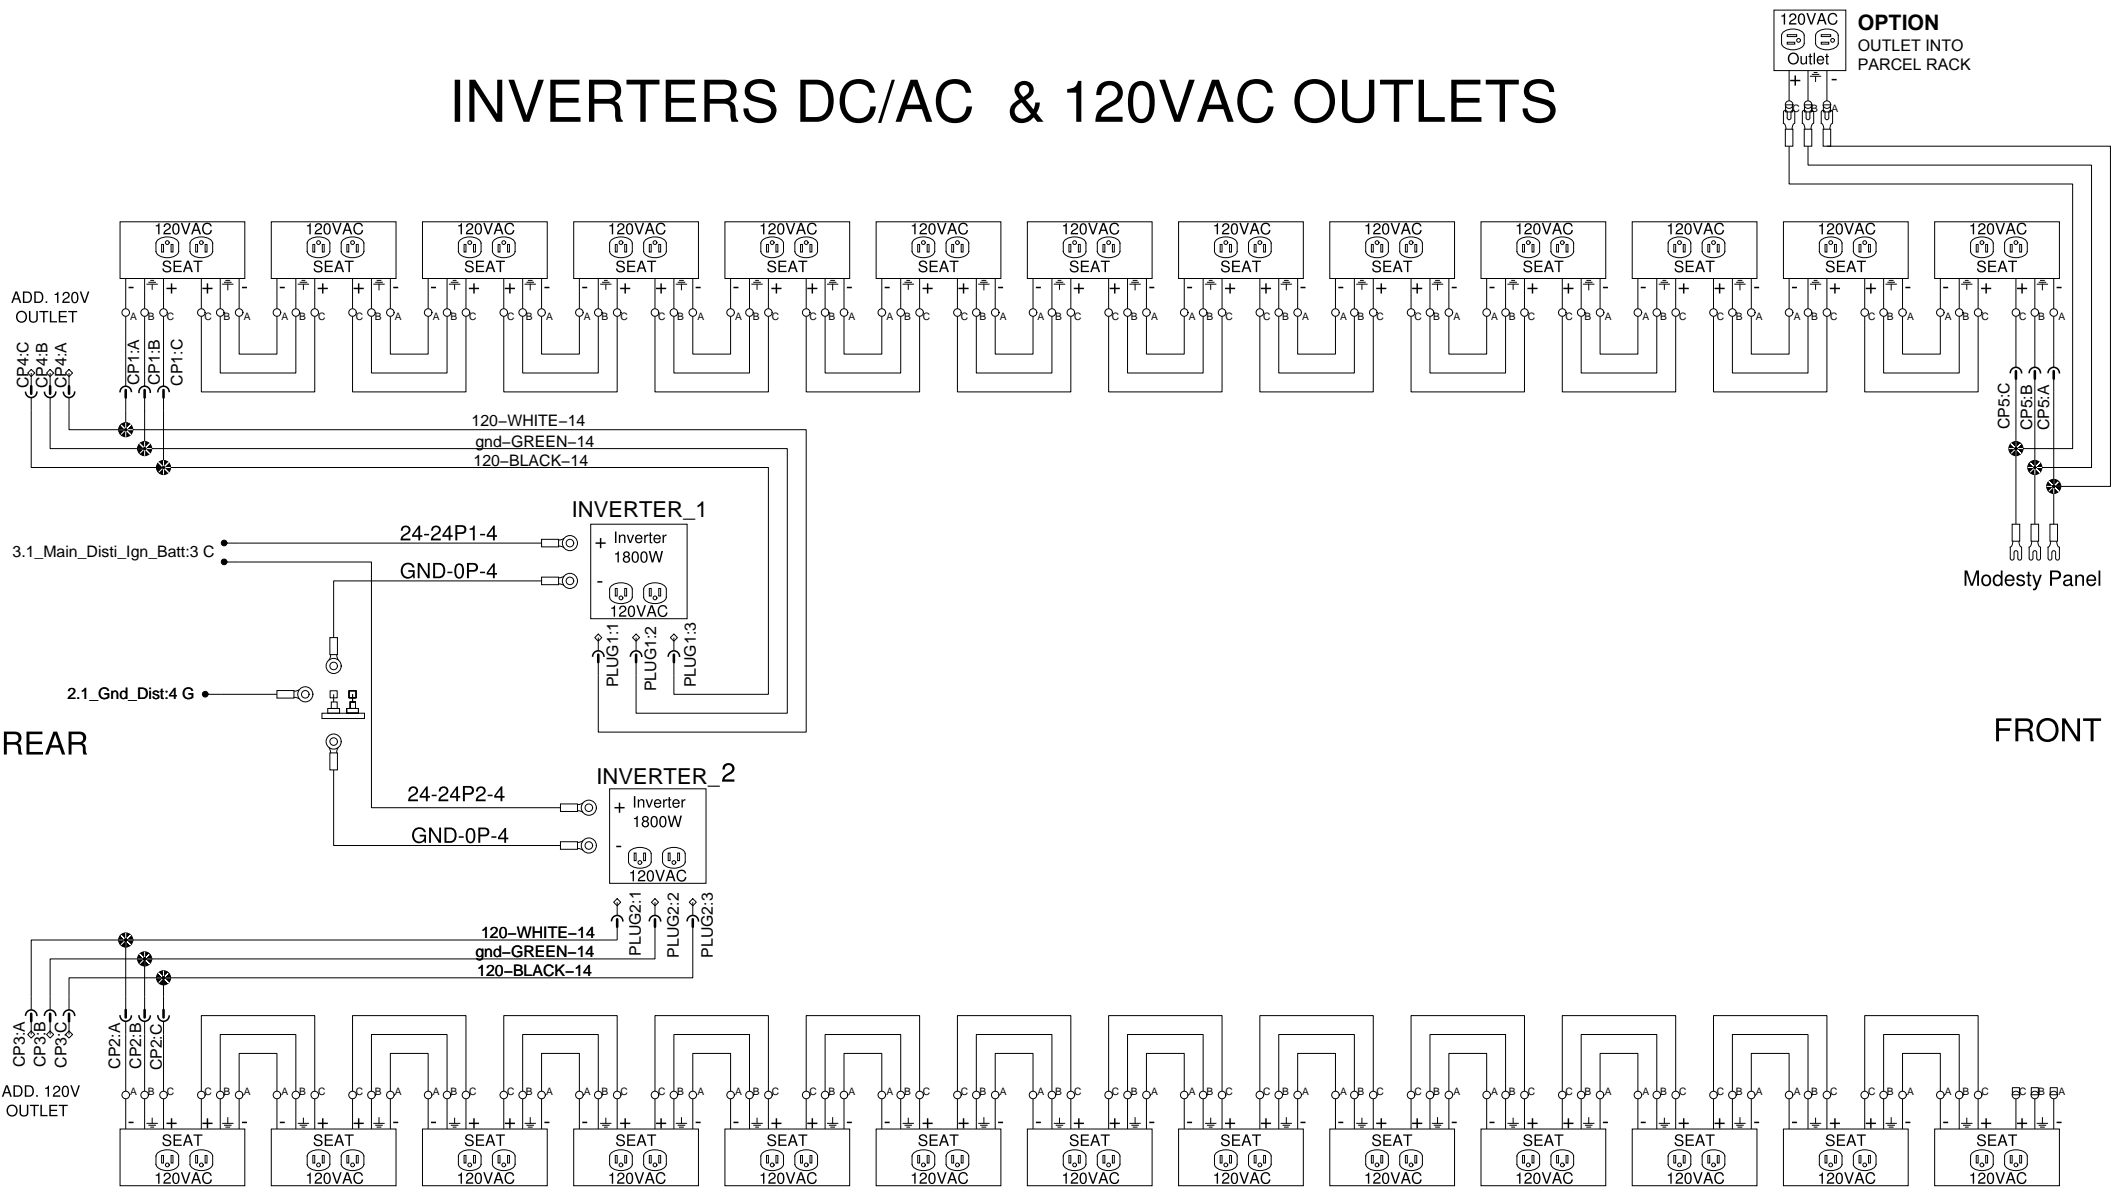

INVERTERS DC/AC & 120VAC OUTLETS

REAR

FRONT