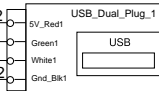

USB Plugs OPTION

Note: All other USB outlets are powered from 120 Vac on the seats

REAR LH

From FJB 4.1_Power_Dist_FJB:2 A
See F39 4.1_Power_Dist_FJB:4 B

24-24MUSB-14
gnd-0MUSB-14

TYP.

C333:1
C333:2

24-24MUSB-16
gnd-0MUSB-16

NEER WCL DOOR

C331:1
C331:2

C334:1
C334:2

C323:1
C323:2

24-24MUSB-14
gnd-0MUSB-14

24 VOLTS
INPUT

REGULATED OUTPUT

A154

A155

NOTICE:

5 VDC @ 500mA
MAXIMUM !