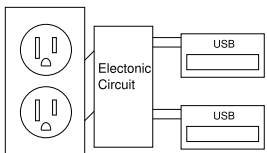

# USB Plugs OPTION

Note: All other USB outlets are powered from 120 Vac on the seats

REAR LH

From FJB 4.1\_Power\_Dist\_FJB:2 A  
See F39 4.1\_Power\_Dist\_FJB:4 B

24-24MUSB-14  
gnd-0MUSB-14

TYP.

C333:1  
C333:2