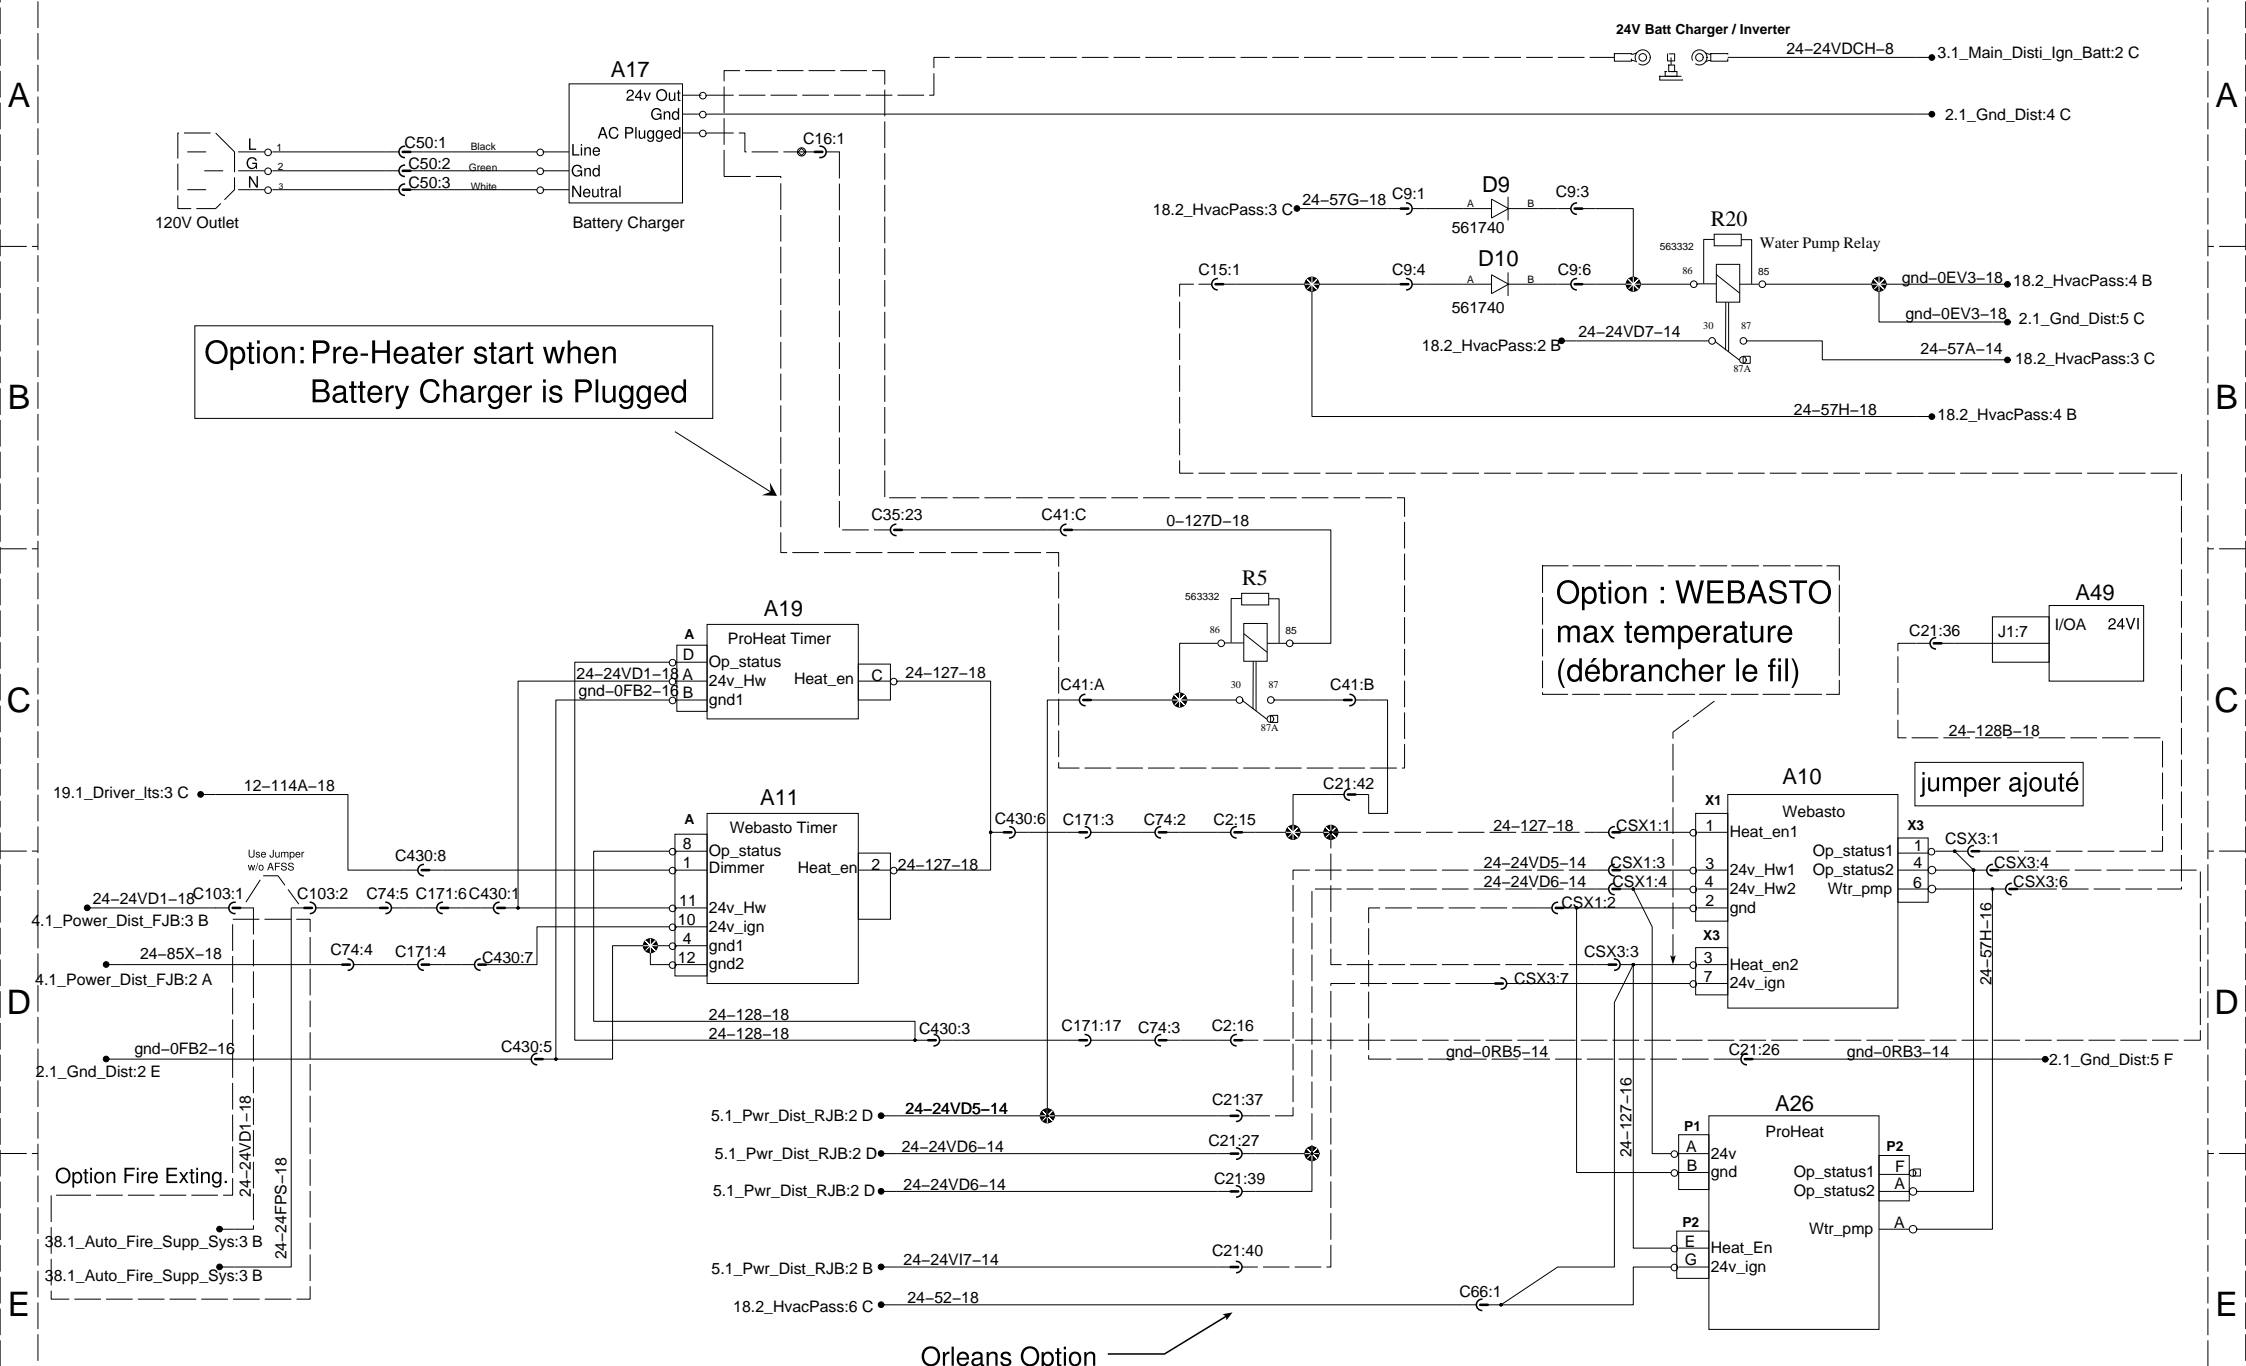

Water PreHeater (Webasto or Pro-Heat)

Option: Pre-Heater start when Battery Charger is Plugged

Option : WEBASTO max temperature (débrancher le fil)

jumper ajouté

Orleans Option