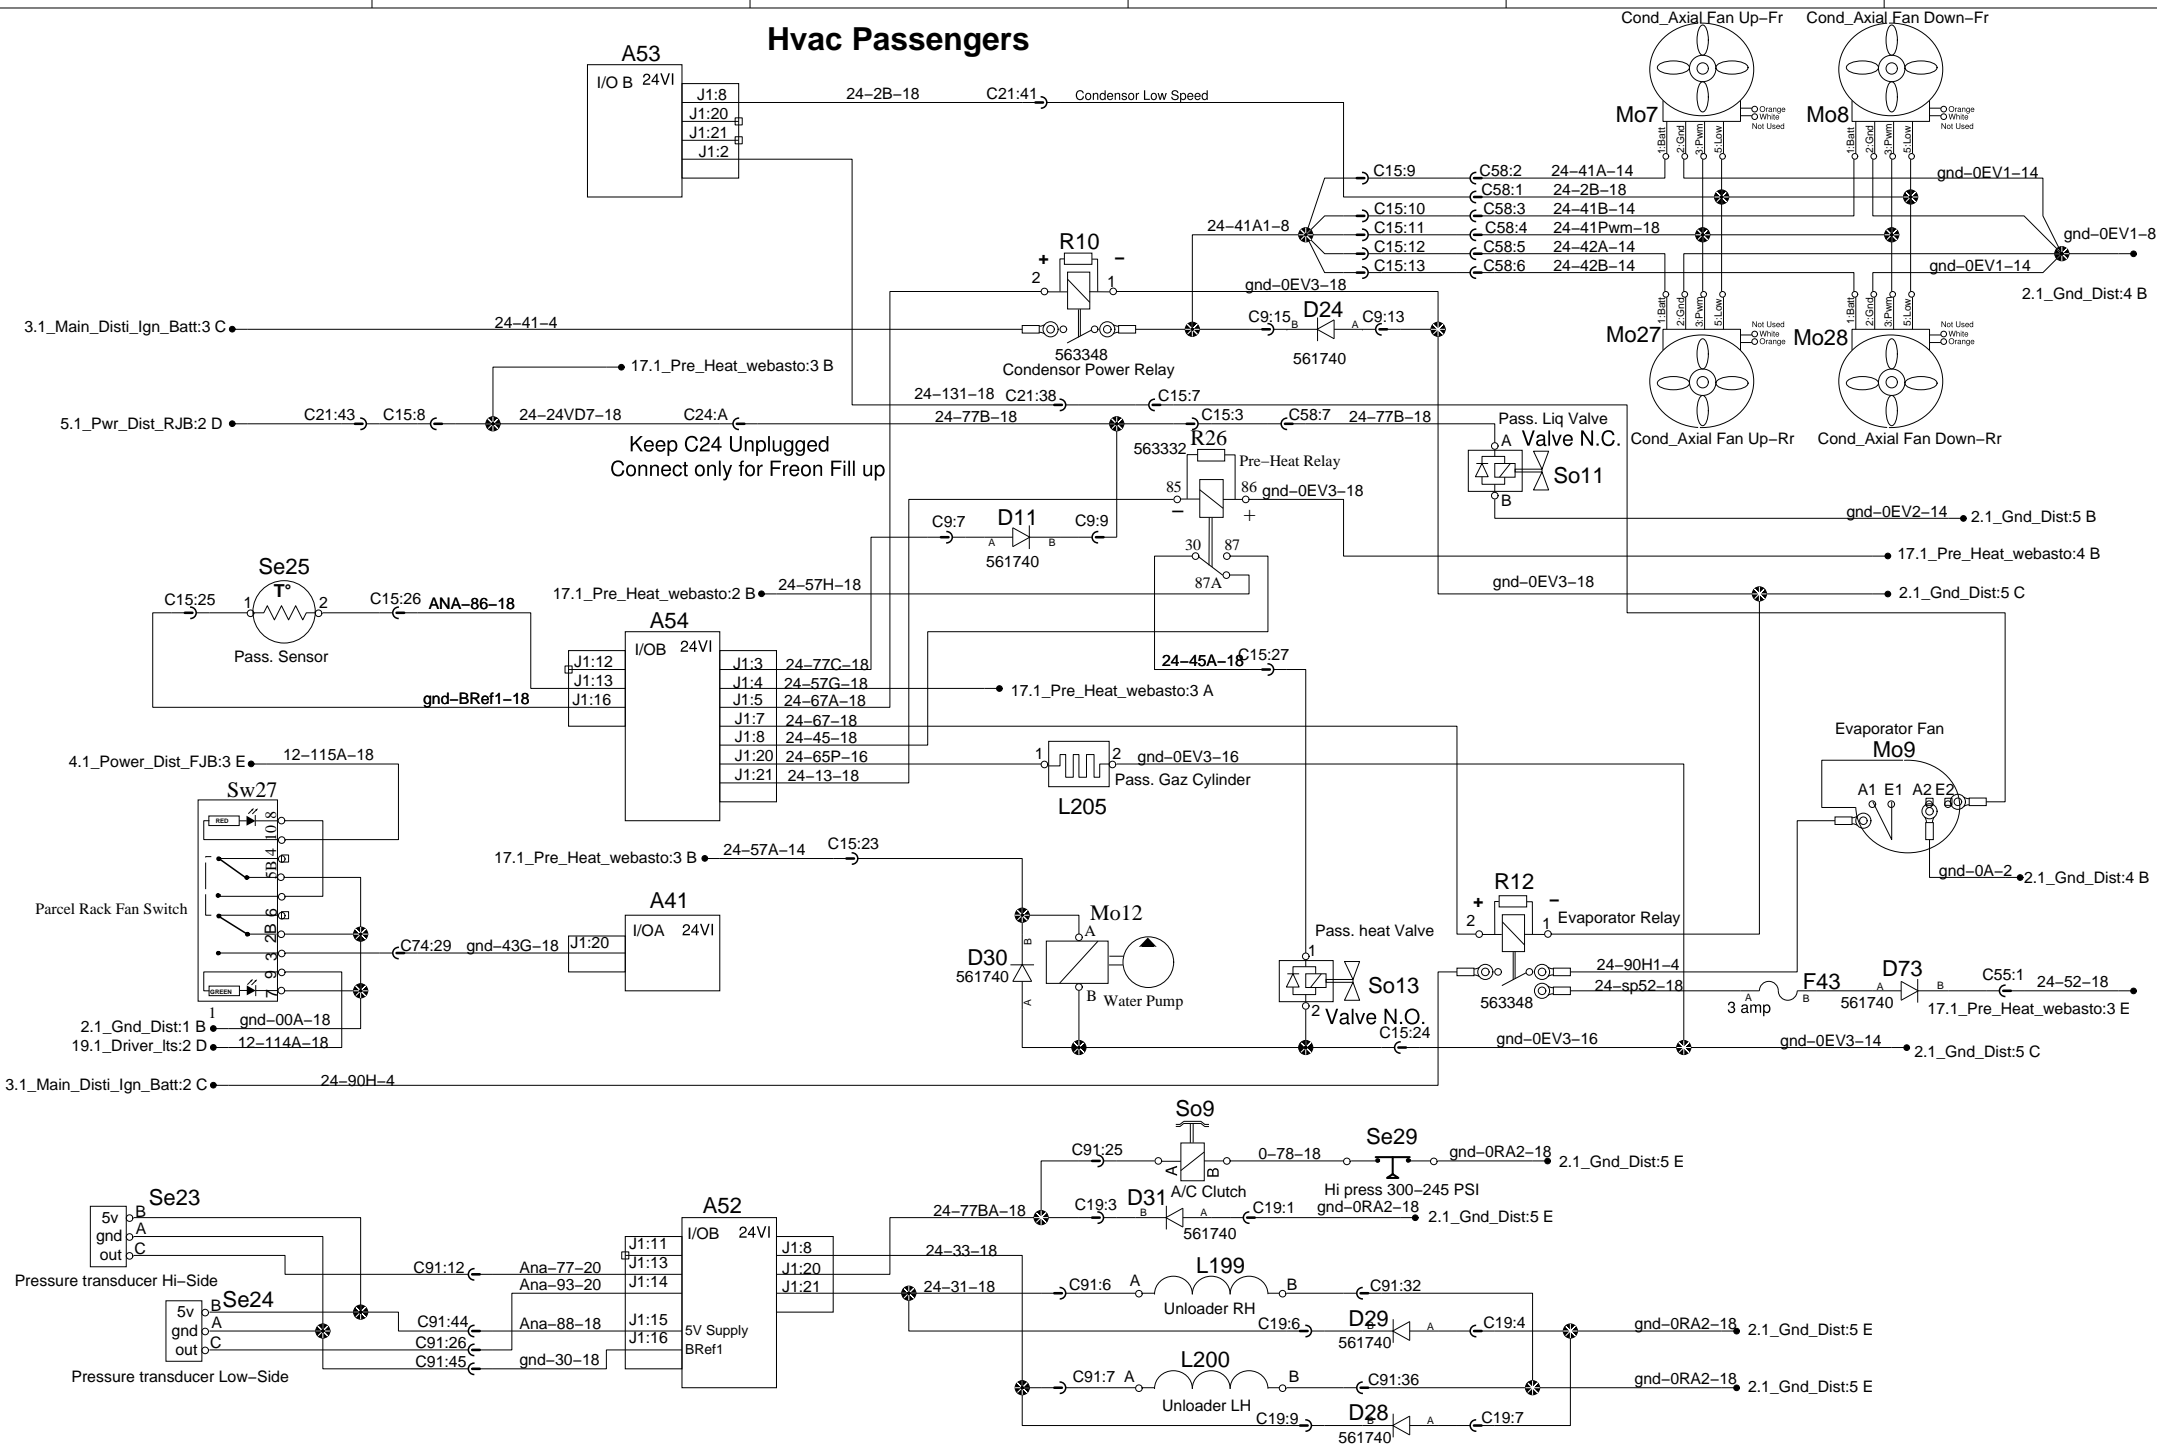

# Hvac Passengers

Keep C24 Unplugged  
Connect only for Freon Fill up