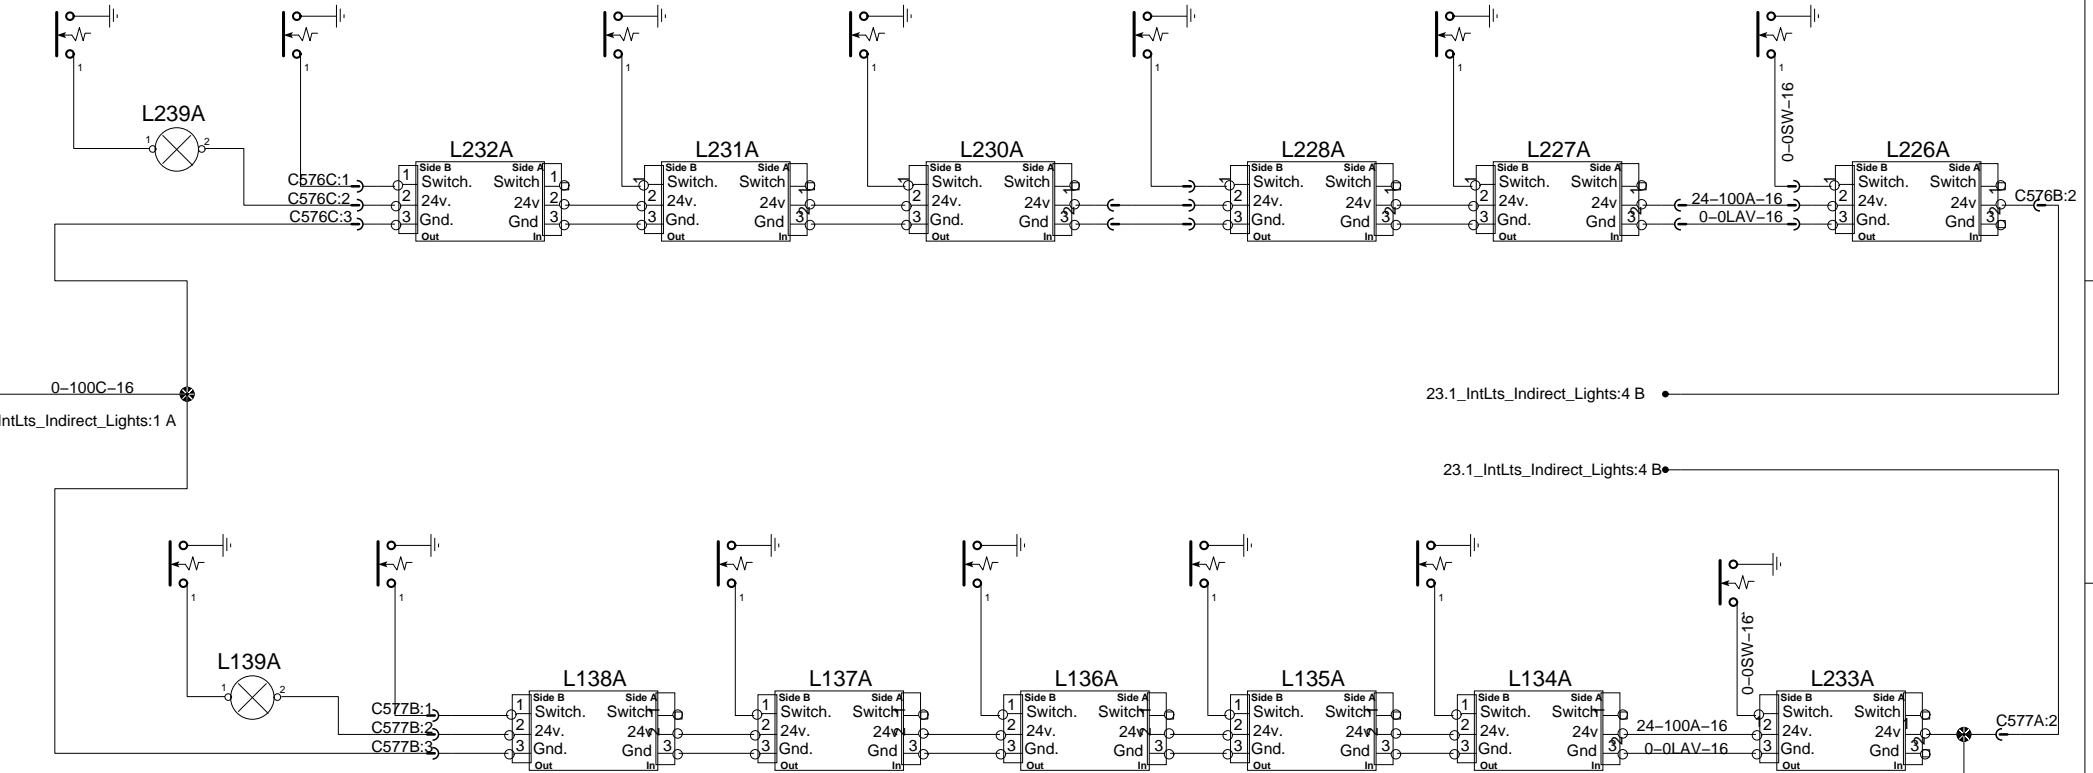

INDIRECT LIGHTING LED AND HAT RACK

RH Standard 45'

RH WCL Ricon

LH Standard 45'