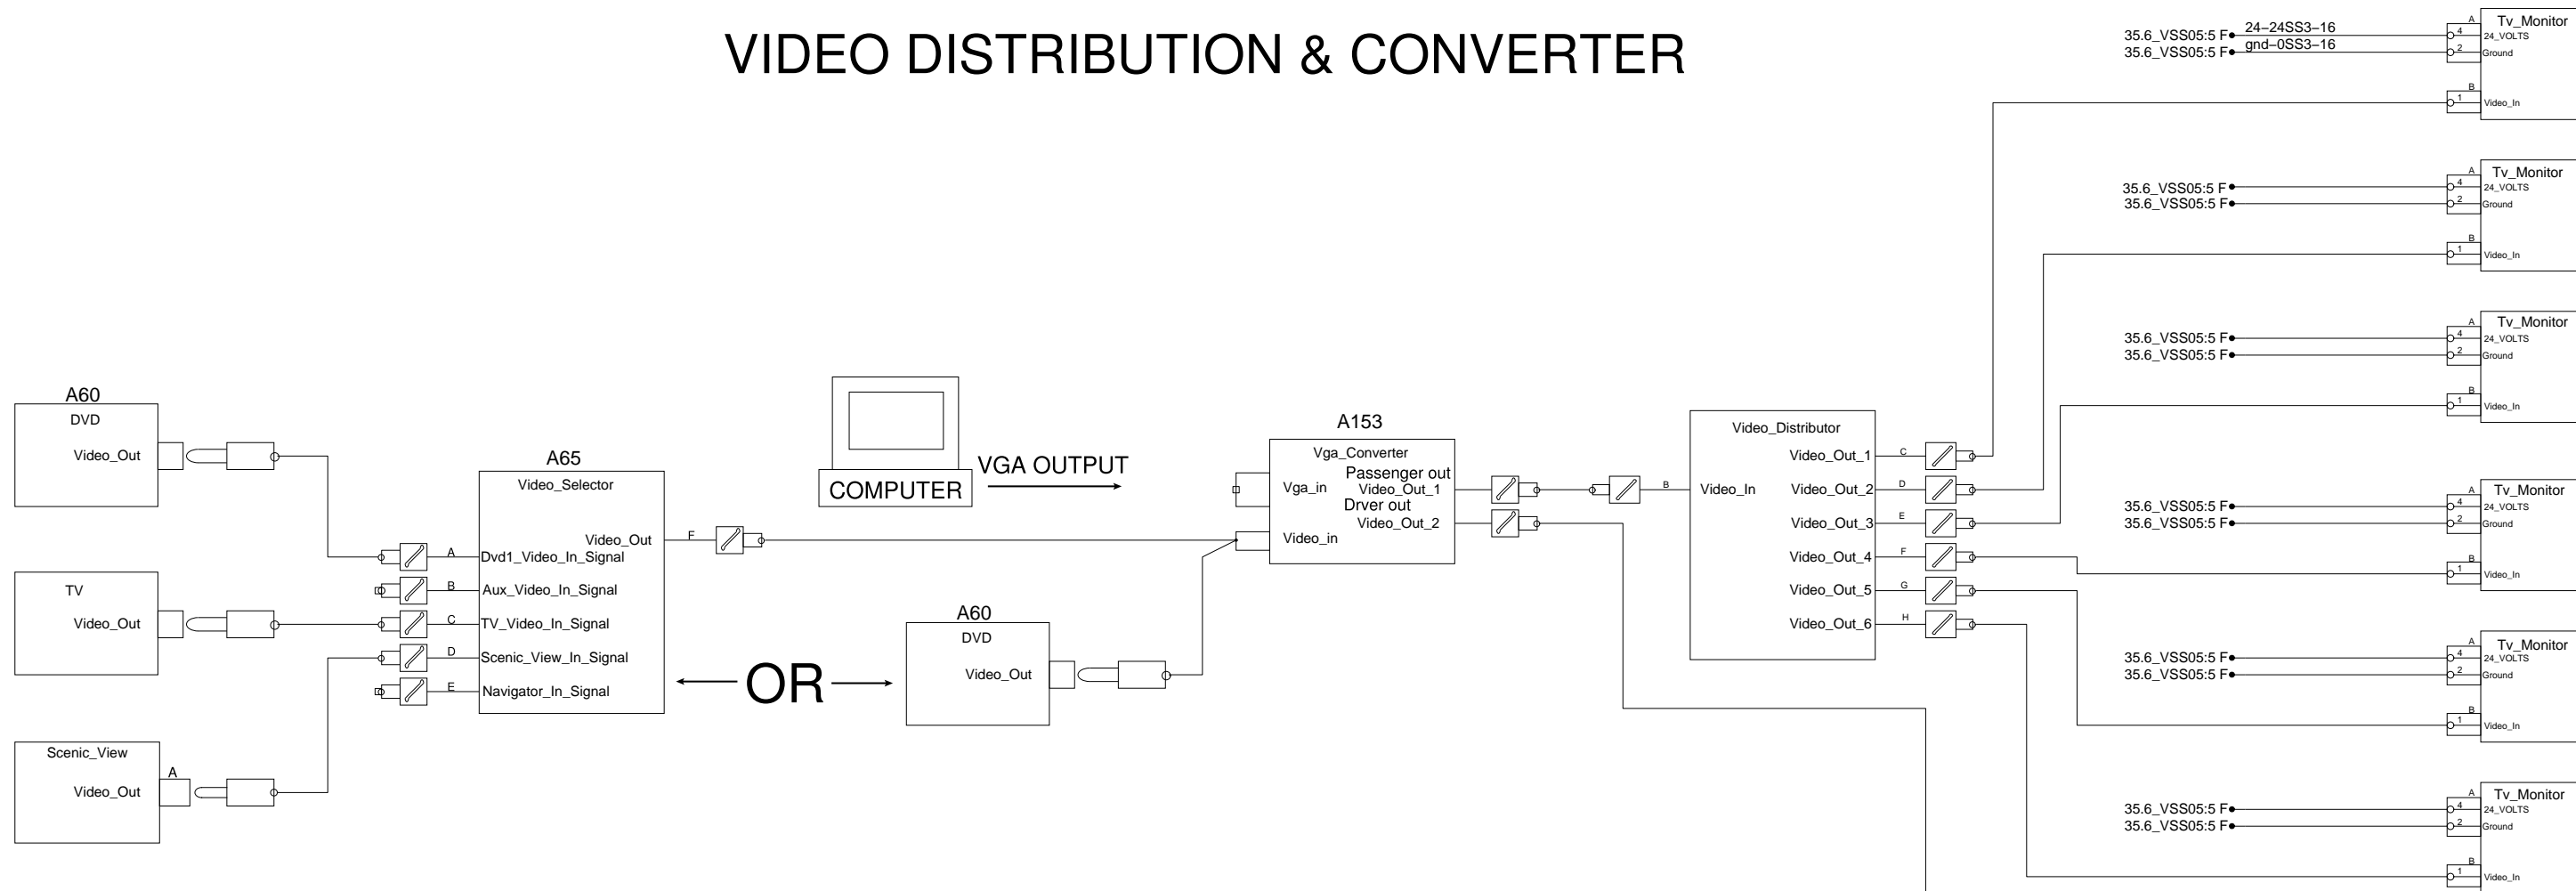

# 5 VDC REGULATOR & AUDIO INPUT

# OPTION WIRELESS INTERNET (WIFI)