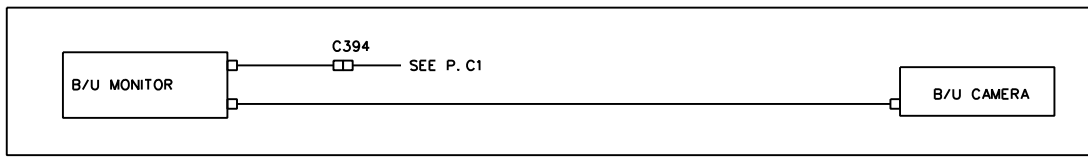

C206 INCLUDE WITH FRONT READING LIGHTS RH C209

FOR CADEC SYSTEM  
REFER TO PAGE 42.1SP1

R.H. CONSOL. MIC. ← C558

FROM CENTRAL DASHBOARD HARNESS ← C452

RADIO

CAN C777

C298A  
12V PWR

BACKUP MONITOR WIRING ONLY