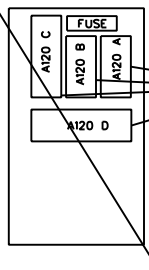

C206 INCLUDE WITH FRONT READING LIGHTS RH C209

FOR CADEC SYSTEM  
REFER TO PAGE 42.1SP1

R.H. CONSOL. MIC. ← C558

FROM CENTRAL DASHBOARD HARNESS ← C452

RADIO

CAN C777

C298A  
12V PWR

BACKUP MONITOR WIRING ONLY