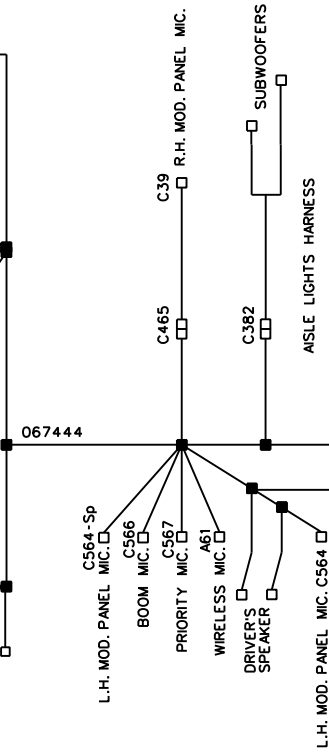

C206 INCLUDE WITH FRONT READING LIGHTS RH C209

FOR CADEC SYSTEM  
REFER TO PAGE 42.1SP1

R.H. CONSOL. MIC. ← C558

FROM CENTRAL DASHBOARD HARNESS ← C452

RADIO

CAN C777

C298A  
12V PWR

BACKUP MONITOR WIRING ONLY

INCLUDE WITH READING LIGHTS LH  
C207  
SPEAKERS L.H. PASS.