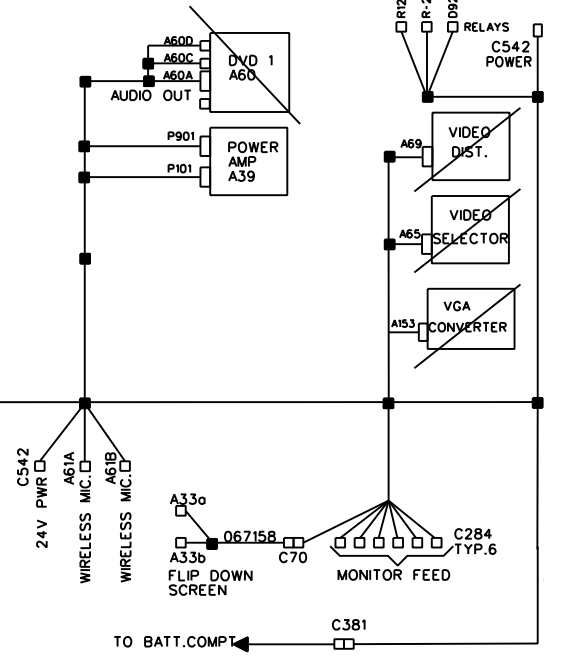

C206 INCLUDE WITH FRONT READING LIGHTS RH C209

FOR CADEC SYSTEM  
REFER TO PAGE 42.1SP1

R.H. CONSOL. MIC. ← C558

FROM CENTRAL DASHBOARD HARNESS ← C452

RADIO

CAN C777

C298A  
12V PWR

BACKUP MONITOR WIRING ONLY

INCLUDE WITH READING LIGHTS LH  
C207  
SPEAKERS L.H. PASS.