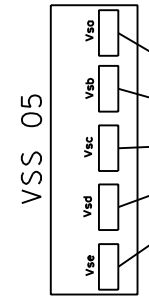

C206 INCLUDE WITH FRONT READING LIGHTS RH C209

FOR CADEC SYSTEM  
REFER TO PAGE 42.1SP1

R.H. CONSOL. MIC. ← C558

FROM CENTRAL DASHBOARD HARNESS ← C452

RADIO

CAN C777

C298A  
12V PWR

BACKUP MONITOR WIRING ONLY

INCLUDE WITH READING LIGHTS LH  
C207  
SPEAKERS L.H. PASS.