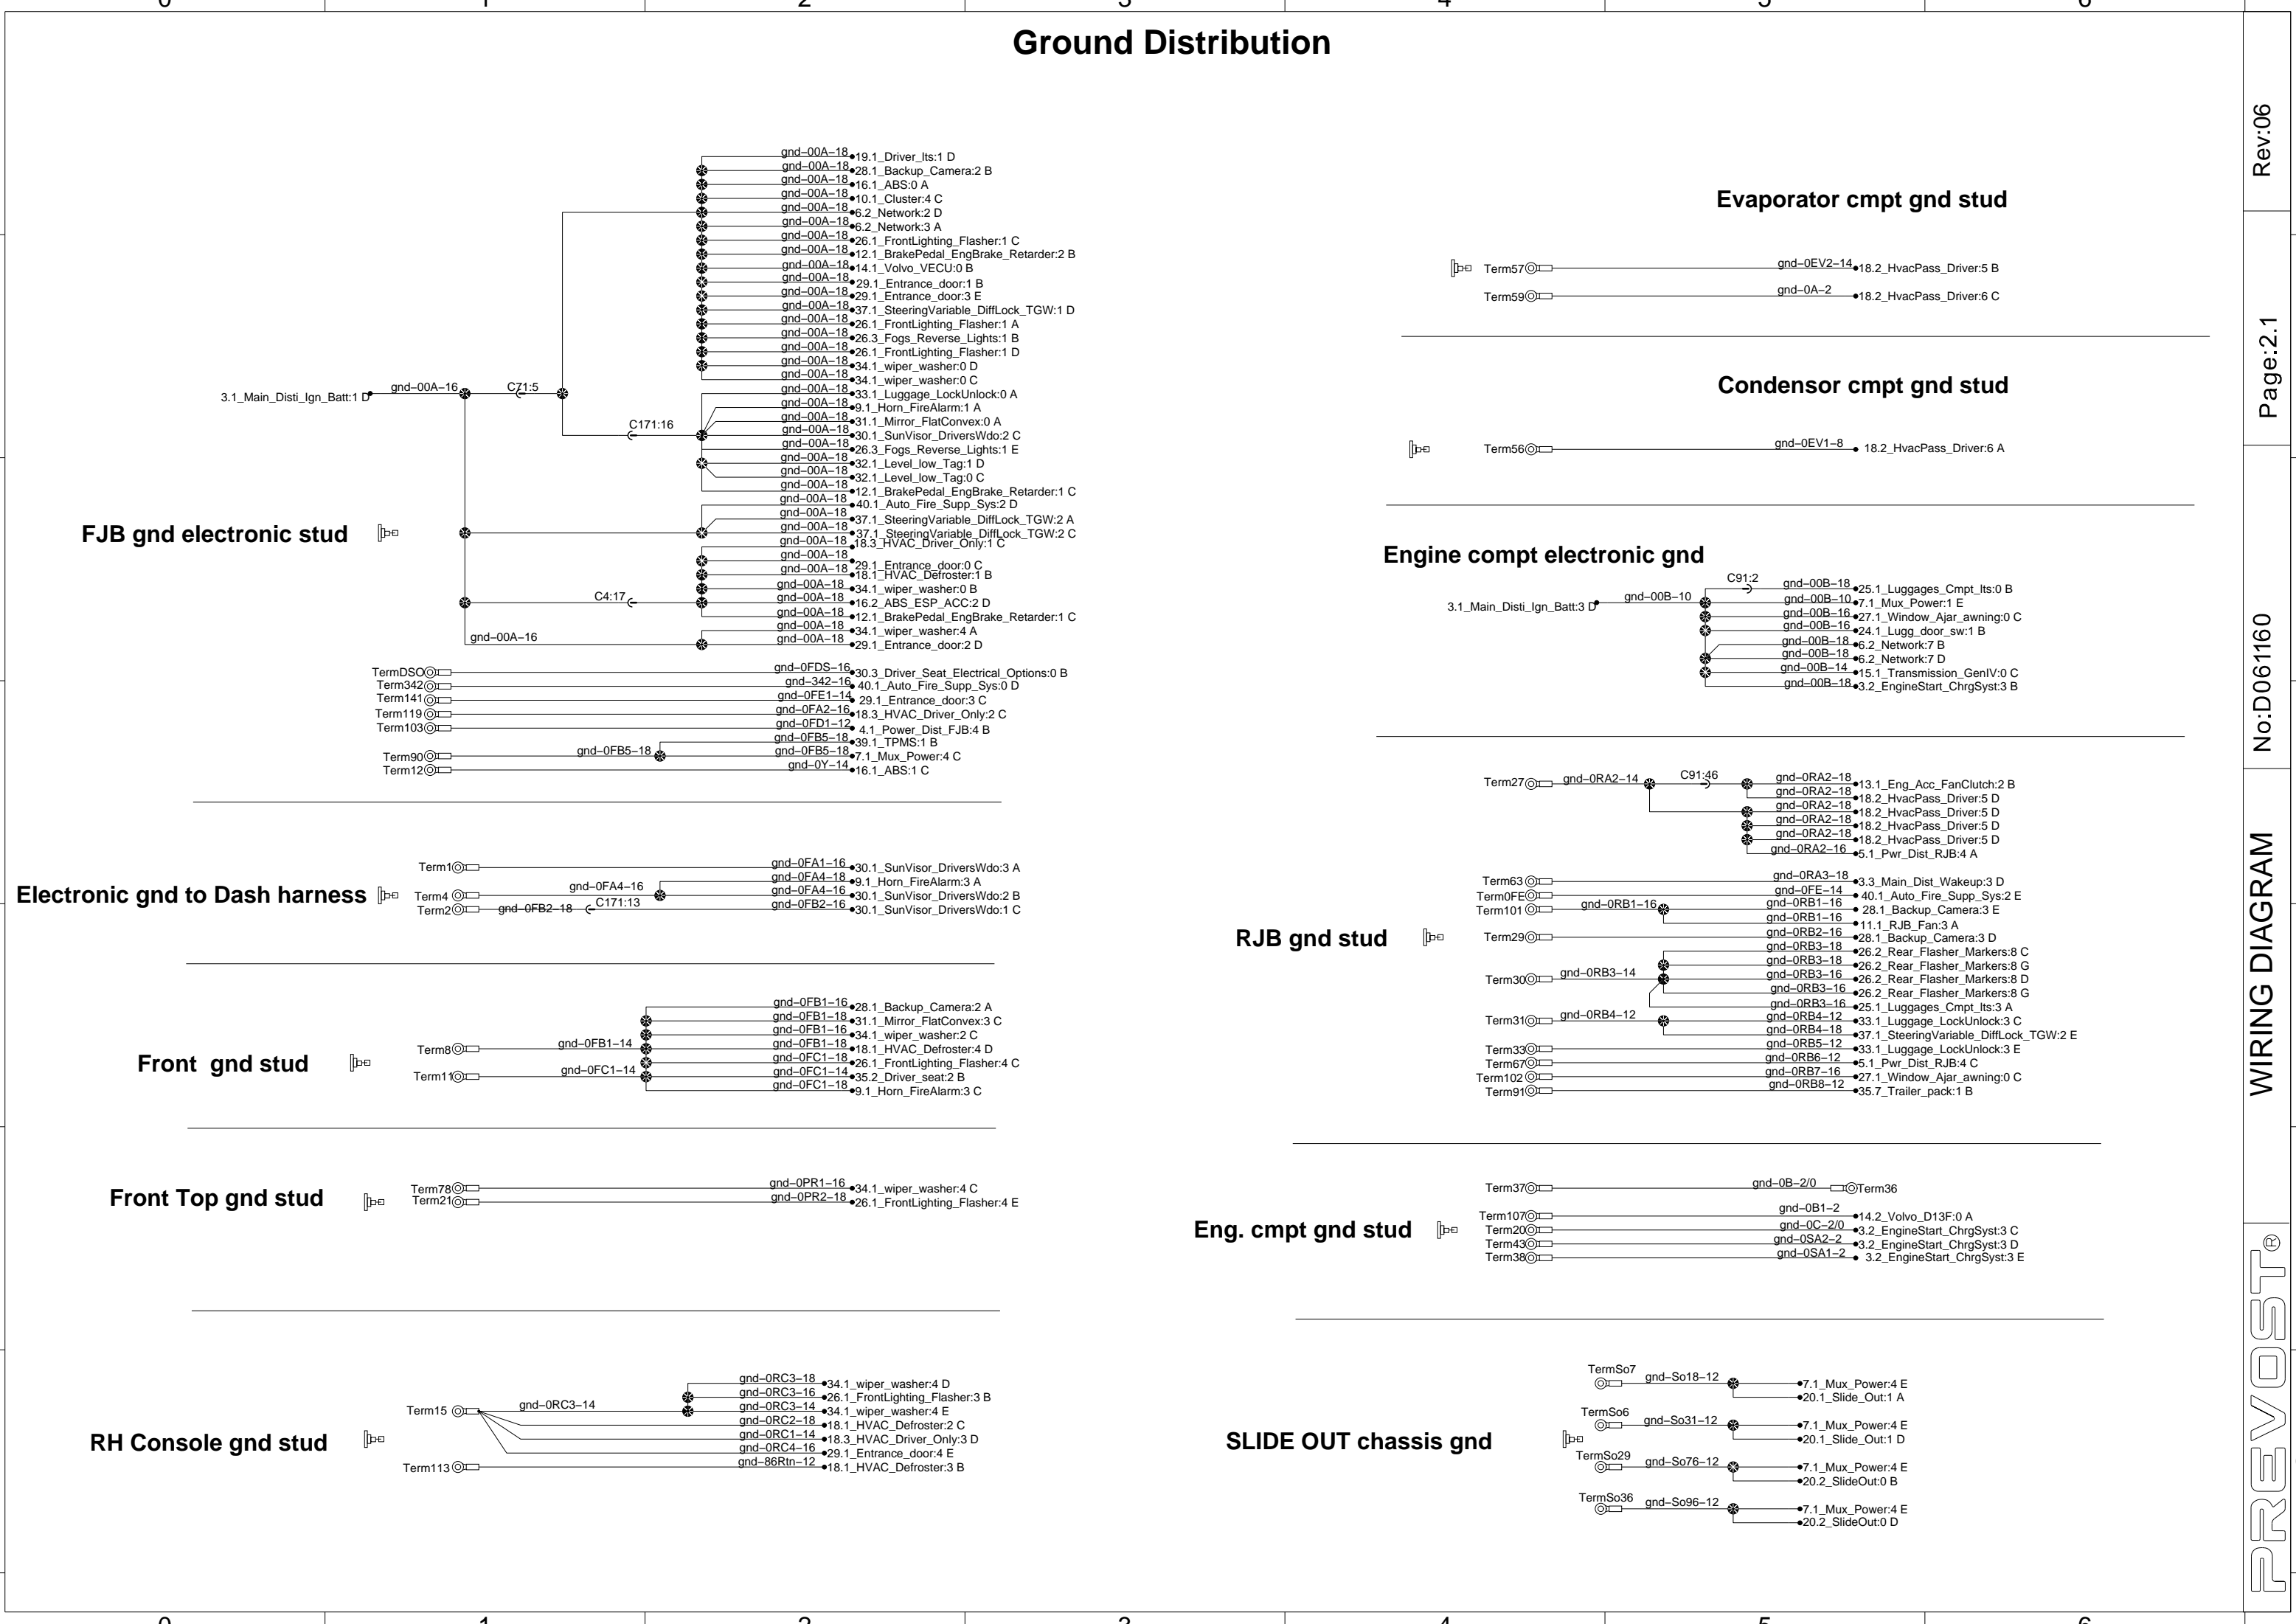

Ground Distribution

Rev:06

Page:2.1

No:D061160

WIRING DIAGRAM

PREVOST®